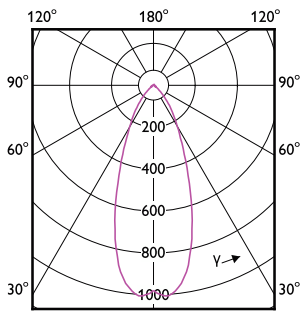

MASTER LEDspot χαμηλής τάσης

Order Code	Full Product Name	Εύρος θερμοκρασίας περιβάλλοντος	Κατανάλωση ενέργειας kWh/1000 ώρες
30730800	MASTER LEDspotLV DimTone 5.8-35W MR16 36D	-20 έως +40 °C	6 kWh
30732200	MASTER LED SPOT VLE D 7.5-50W MR16 927 36D	-20 έως +40 °C	8 kWh
30734600	MASTER LED SPOT VLE D 7.5-50W MR16 930 36D	-20 έως +40 °C	8 kWh
30736000	MASTER LED SPOT VLE D 7.5-50W MR16 940 36D	-20 έως +40 °C	8 kWh
35990100	MASTER LEDspotLV 3.5-20W 827 MR11 24D	-20 έως +45 °C	4 kWh
30744500	MASTER LEDspotLV DimTone 7.5-50W MR16 36D	-20 έως +40 °C	8 kWh
30738400	MASTER LED SPOT VLE D 7.5-50W MR16 927 60D	-20 έως +40 °C	8 kWh
30740700	MASTER LED SPOT VLE D 7.5-50W MR16 930 60D	-20 έως +40 °C	8 kWh
30742100	MASTER LED SPOT VLE D 7.5-50W MR16 940 60D	-20 έως +40 °C	8 kWh