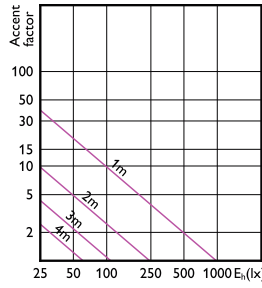

Accent Diagram - MAS LED spot VLE D 5.8-35W
MR16 940 60D

Accent Diagram - MAS LEDspotLV 3.5-20W 827
MR11 24D

Accent Diagrams

Accent Diagram - MAS LED SPOT VLE D
7.5-50W MR16 930 60D

Accent Diagram - MAS LEDspotLV DimTone
7.5-50W MR16 36D