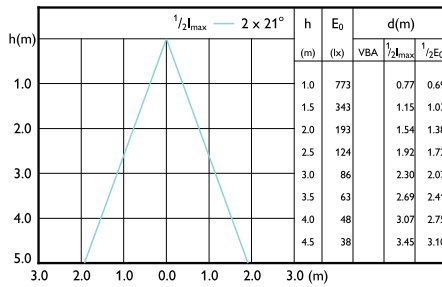

Beam diagram - MAS LED spot VLE D 5.8-35W MR16 940 36D