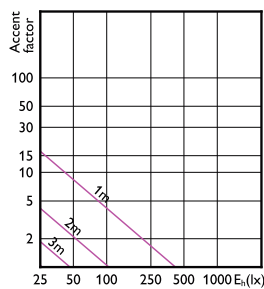

MASTER LEDspot χαμηλής τάσης

Order Code	Full Product Name	Εύρος θερμοκρασίας περιβάλλοντος	Κατανάλωση ενέργειας kWh/1000 ώρες
30730800	MASTER LEDspotLV DimTone 5.8-35W MR16 36D	-20 έως +40 °C	6 kWh
30732200	MASTER LED SPOT VLE D 7.5-50W MR16 927 36D	-20 έως +40 °C	8 kWh
30734600	MASTER LED SPOT VLE D 7.5-50W MR16 930 36D	-20 έως +40 °C	8 kWh
30736000	MASTER LED SPOT VLE D 7.5-50W MR16 940 36D	-20 έως +40 °C	8 kWh
35990100	MASTER LEDspotLV 3.5-20W 827 MR11 24D	-20 έως +45 °C	4 kWh
30744500	MASTER LEDspotLV DimTone 7.5-50W MR16 36D	-20 έως +40 °C	8 kWh
30738400	MASTER LED SPOT VLE D 7.5-50W MR16 927 60D	-20 έως +40 °C	8 kWh
30740700	MASTER LED SPOT VLE D 7.5-50W MR16 930 60D	-20 έως +40 °C	8 kWh
30742100	MASTER LED SPOT VLE D 7.5-50W MR16 940 60D	-20 έως +40 °C	8 kWh

MASTER LEDspot χαμηλής τάσης

Accent Diagrams

Accent Diagram - MAS LED SPOT VLE D
7.5-50W MR16 927 60D

Accent Diagram - MAS LED SPOT VLE D
7.5-50W MR16 930 36D

Accent Diagram - MAS LEDspotLV DimTone
5.8-35W MR16 36D

Accent Diagram - MAS LED SPOT VLE D
7.5-50W MR16 940 36D

Accent Diagram - MAS LED spot VLE D 5.8-35W
MR16 940 36D

Accent Diagram - MAS LED spot VLE D 5.8-35W
MR16 927 36D

Accent Diagram - MAS LED spot VLE D 5.8-35W
MR16 930 60D