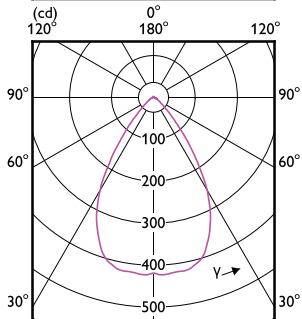

MASTER LEDspot χαμηλής τάσης

Order Code	Full Product Name	Εύρος θερμοκρασίας περιβάλλοντος	Κατανάλωση ενέργειας kWh/1000 ώρες
30730800	MASTER LEDspotLV DimTone 5.8-35W MR16 36D	-20 έως +40 °C	6 kWh
30732200	MASTER LED SPOT VLE D 7.5-50W MR16 927 36D	-20 έως +40 °C	8 kWh
30734600	MASTER LED SPOT VLE D 7.5-50W MR16 930 36D	-20 έως +40 °C	8 kWh
30736000	MASTER LED SPOT VLE D 7.5-50W MR16 940 36D	-20 έως +40 °C	8 kWh
35990100	MASTER LEDspotLV 3.5-20W 827 MR11 24D	-20 έως +45 °C	4 kWh
30744500	MASTER LEDspotLV DimTone 7.5-50W MR16 36D	-20 έως +40 °C	8 kWh
30738400	MASTER LED SPOT VLE D 7.5-50W MR16 927 60D	-20 έως +40 °C	8 kWh
30740700	MASTER LED SPOT VLE D 7.5-50W MR16 930 60D	-20 έως +40 °C	8 kWh
30742100	MASTER LED SPOT VLE D 7.5-50W MR16 940 60D	-20 έως +40 °C	8 kWh