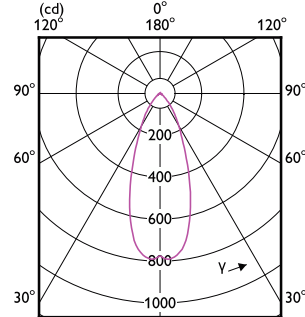

MASTER LEDspot χαμηλής τάσης

Order Code	Full Product Name	Εύρος θερμοκρασίας περιβάλλοντος	Κατανάλωση ενέργειας kWh/1000 ώρες
30730800	MASTER LEDspotLV DimTone 5.8-35W MR16 36D	-20 έως +40 °C	6 kWh
30732200	MASTER LED SPOT VLE D 7.5-50W MR16 927 36D	-20 έως +40 °C	8 kWh
30734600	MASTER LED SPOT VLE D 7.5-50W MR16 930 36D	-20 έως +40 °C	8 kWh
30736000	MASTER LED SPOT VLE D 7.5-50W MR16 940 36D	-20 έως +40 °C	8 kWh
35990100	MASTER LEDspotLV 3.5-20W 827 MR11 24D	-20 έως +45 °C	4 kWh
30744500	MASTER LEDspotLV DimTone 7.5-50W MR16 36D	-20 έως +40 °C	8 kWh
30738400	MASTER LED SPOT VLE D 7.5-50W MR16 927 60D	-20 έως +40 °C	8 kWh
30740700	MASTER LED SPOT VLE D 7.5-50W MR16 930 60D	-20 έως +40 °C	8 kWh
30742100	MASTER LED SPOT VLE D 7.5-50W MR16 940 60D	-20 έως +40 °C	8 kWh