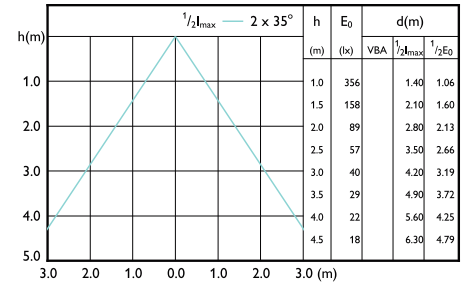

Beam diagram - MAS LED spot VLE D 5.8-35W MR16 930 60D