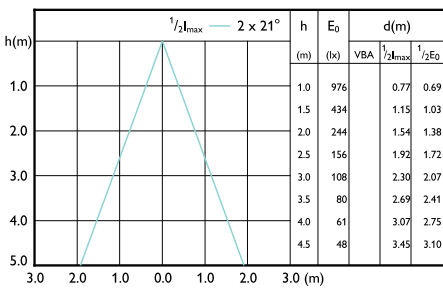

Beam Diagrams

Beam diagram - MAS LED SPOT VLE D 7.5-50W
MR16 927 36D