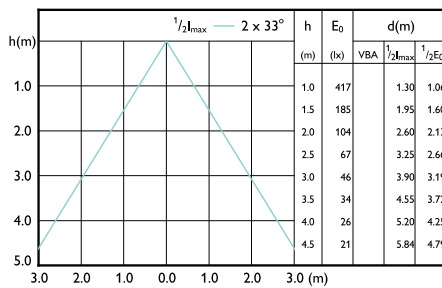

Beam diagram - MAS LED spot VLE D 5.8-35W
MR16 940 60D