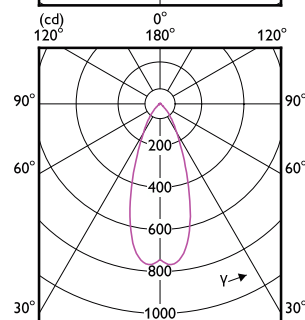

MASTER LEDspot χαμηλής τάσης

Order Code	Full Product Name	Εύρος θερμοκρασίας περιβάλλοντος	Κατανάλωση ενέργειας kWh/1000 ώρες
30730800	MASTER LEDspotLV DimTone 5.8-35W MR16 36D	-20 έως +40 °C	6 kWh
30732200	MASTER LED SPOT VLE D 7.5-50W MR16 927 36D	-20 έως +40 °C	8 kWh
30734600	MASTER LED SPOT VLE D 7.5-50W MR16 930 36D	-20 έως +40 °C	8 kWh
30736000	MASTER LED SPOT VLE D 7.5-50W MR16 940 36D	-20 έως +40 °C	8 kWh
35990100	MASTER LEDspotLV 3.5-20W 827 MR11 24D	-20 έως +45 °C	4 kWh
30744500	MASTER LEDspotLV DimTone 7.5-50W MR16 36D	-20 έως +40 °C	8 kWh
30738400	MASTER LED SPOT VLE D 7.5-50W MR16 927 60D	-20 έως +40 °C	8 kWh
30740700	MASTER LED SPOT VLE D 7.5-50W MR16 930 60D	-20 έως +40 °C	8 kWh
30742100	MASTER LED SPOT VLE D 7.5-50W MR16 940 60D	-20 έως +40 °C	8 kWh