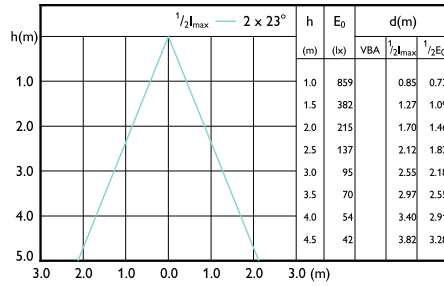

Beam diagram - MAS LED SPOT VLE D 7.5-50W
MR16 930 36D