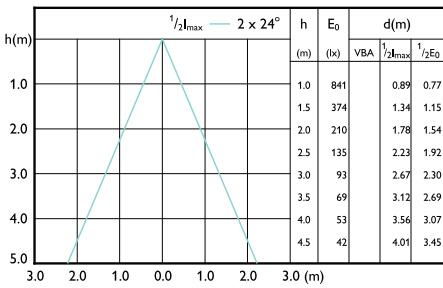

Beam diagram - MAS LED SPOT VLE D 7.5-50W MR16 940 36D