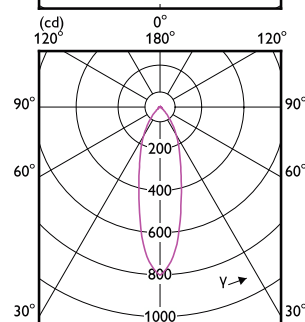

MASTER LEDspot χαμηλής τάσης

Order Code	Full Product Name	Εύρος θερμοκρασίας περιβάλλοντος	Κατανάλωση ενέργειας kWh/1000 ώρες
30730800	MASTER LEDspotLV DimTone 5.8-35W MR16 36D	-20 έως +40 °C	6 kWh
30732200	MASTER LED SPOT VLE D 7.5-50W MR16 927 36D	-20 έως +40 °C	8 kWh
30734600	MASTER LED SPOT VLE D 7.5-50W MR16 930 36D	-20 έως +40 °C	8 kWh
30736000	MASTER LED SPOT VLE D 7.5-50W MR16 940 36D	-20 έως +40 °C	8 kWh
35990100	MASTER LEDspotLV 3.5-20W 827 MR11 24D	-20 έως +45 °C	4 kWh
30744500	MASTER LEDspotLV DimTone 7.5-50W MR16 36D	-20 έως +40 °C	8 kWh
30738400	MASTER LED SPOT VLE D 7.5-50W MR16 927 60D	-20 έως +40 °C	8 kWh
30740700	MASTER LED SPOT VLE D 7.5-50W MR16 930 60D	-20 έως +40 °C	8 kWh
30742100	MASTER LED SPOT VLE D 7.5-50W MR16 940 60D	-20 έως +40 °C	8 kWh