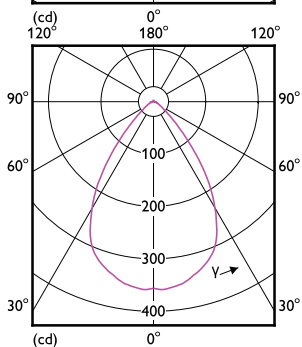

MASTER LEDspot χαμηλής τάσης

Order Code	Full Product Name	Εύρος θερμοκρασίας περιβάλλοντος	Κατανάλωση ενέργειας kWh/1000 ώρες
30730800	MASTER LEDspotLV DimTone 5.8-35W MR16 36D	-20 έως +40 °C	6 kWh
30732200	MASTER LED SPOT VLE D 7.5-50W MR16 927 36D	-20 έως +40 °C	8 kWh
30734600	MASTER LED SPOT VLE D 7.5-50W MR16 930 36D	-20 έως +40 °C	8 kWh
30736000	MASTER LED SPOT VLE D 7.5-50W MR16 940 36D	-20 έως +40 °C	8 kWh
35990100	MASTER LEDspotLV 3.5-20W 827 MR11 24D	-20 έως +45 °C	4 kWh
30744500	MASTER LEDspotLV DimTone 7.5-50W MR16 36D	-20 έως +40 °C	8 kWh
30738400	MASTER LED SPOT VLE D 7.5-50W MR16 927 60D	-20 έως +40 °C	8 kWh
30740700	MASTER LED SPOT VLE D 7.5-50W MR16 930 60D	-20 έως +40 °C	8 kWh
30742100	MASTER LED SPOT VLE D 7.5-50W MR16 940 60D	-20 έως +40 °C	8 kWh