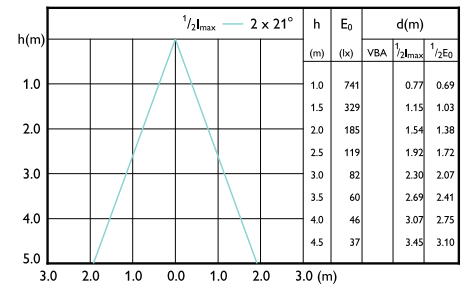

Beam diagram - MAS LED SPOT VLE D 7.5-50W MR16 940 60D

Beam diagram - MAS LED spot VLE D 5.8-35W MR16 930 60D

Beam diagram - MAS LED SPOT VLE D 7.5-50W MR16 940 36D

Beam diagram - MAS LEDspotLV DimTone 7.5-50W MR16 36D