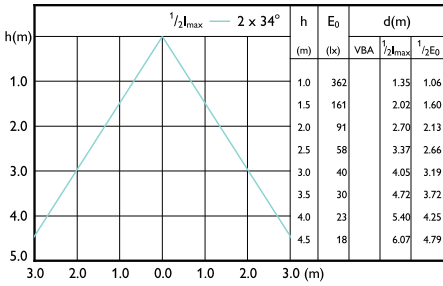

Beam Diagrams

Beam diagram - MAS LED SPOT VLE D 7.5-50W
MR16 927 36D

Beam diagram - MAS LED spot VLE D 5.8-35W
MR16 940 60D

Beam diagram - MAS LEDspotLV DimTone
5.8-35W MR16 36D

Beam Diagrams

Beam diagram - MAS LED spot VLE D 5.8-35W MR16 927 60D