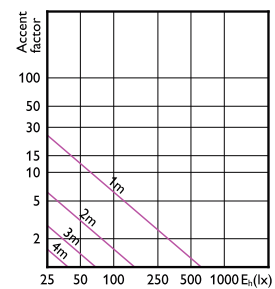

Accent Diagram - MAS LEDspotLV 3.5-20W 827
MR11 24D