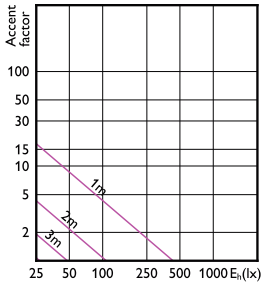

Accent Diagrams

Accent Diagram - MAS LED SPOT VLE D
7.5-50W MR16 930 60D