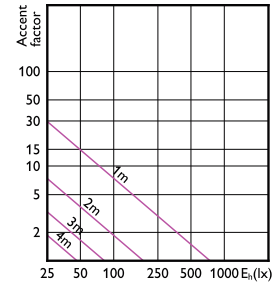

Accent Diagram - MAS LED spot VLE D 5.8-35W
MR16 940 60D

Accent Diagram - MAS LEDspotLV 3.5-20W 827
MR11 24D

Accent Diagrams

Accent Diagram - MAS LED SPOT VLE D
7.5-50W MR16 930 60D

Accent Diagram - MAS LEDspotLV DimTone
7.5-50W MR16 36D