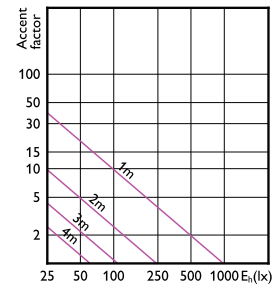

Accent Diagram - MAS LED SPOT VLE D
7.5-50W MR16 927 36D