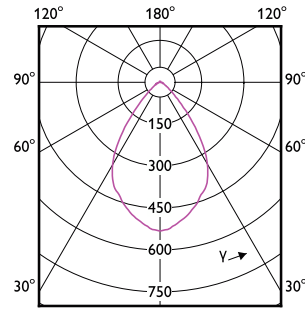

MASTER LEDspot χαμηλής τάσης

Order Code	Full Product Name	Εύρος θερμοκρασίας περιβάλλοντος	Κατανάλωση ενέργειας kWh/1000 ώρες
30730800	MASTER LEDspotLV DimTone 5.8-35W MR16 36D	-20 έως +40 °C	6 kWh
30732200	MASTER LED SPOT VLE D 7.5-50W MR16 927 36D	-20 έως +40 °C	8 kWh
30734600	MASTER LED SPOT VLE D 7.5-50W MR16 930 36D	-20 έως +40 °C	8 kWh
30736000	MASTER LED SPOT VLE D 7.5-50W MR16 940 36D	-20 έως +40 °C	8 kWh
35990100	MASTER LEDspotLV 3.5-20W 827 MR11 24D	-20 έως +45 °C	4 kWh
30744500	MASTER LEDspotLV DimTone 7.5-50W MR16 36D	-20 έως +40 °C	8 kWh
30738400	MASTER LED SPOT VLE D 7.5-50W MR16 927 60D	-20 έως +40 °C	8 kWh
30740700	MASTER LED SPOT VLE D 7.5-50W MR16 930 60D	-20 έως +40 °C	8 kWh
30742100	MASTER LED SPOT VLE D 7.5-50W MR16 940 60D	-20 έως +40 °C	8 kWh