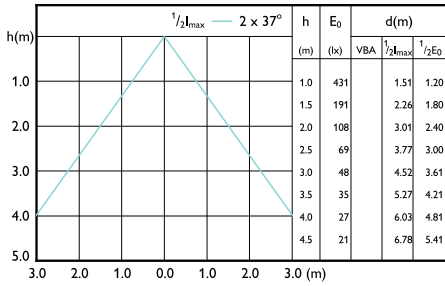

Beam Diagrams

Beam diagram - MAS LED SPOT VLE D 7.5-50W
MR16 930 60D