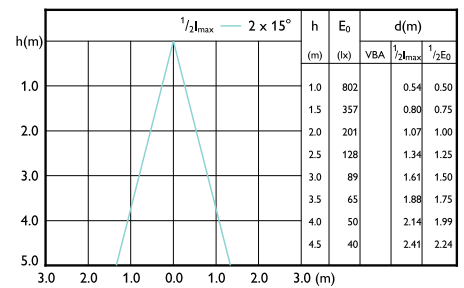

Beam diagram - MAS LEDspotLV DimTone
5.8-35W MR16 36D