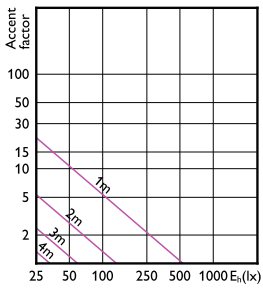

Accent Diagram - MAS LED SPOT VLE D
7.5-50W MR16 940 60D