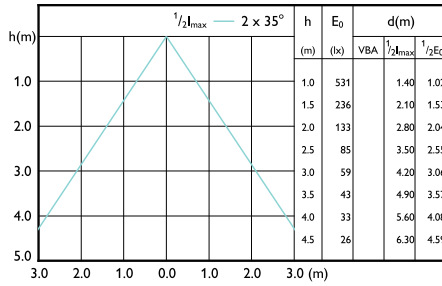

Beam Diagrams

Beam diagram - MAS LED SPOT VLE D 7.5-50W
MR16 927 36D

Beam diagram - MAS LED spot VLE D 5.8-35W
MR16 940 60D

Beam diagram - MAS LEDspotLV DimTone
5.8-35W MR16 36D

Beam Diagrams

Beam diagram - MAS LED spot VLE D 5.8-35W MR16 927 60D