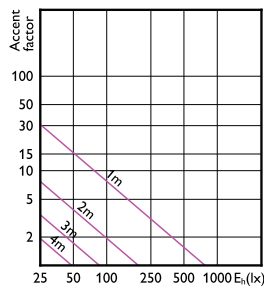

Accent Diagram - MAS LED spot VLE D 5.8-35W
MR16 940 36D