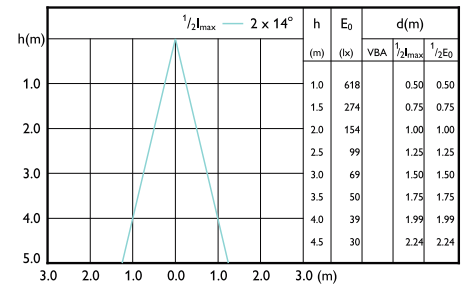

Beam diagram - MAS LEDspotLV 3.5-20W 827 MR11 24D