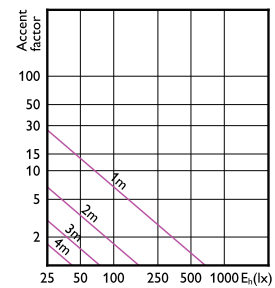

Accent Diagram - MAS LED spot VLE D 5.8-35W
MR16 927 36D