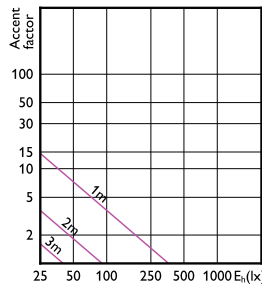

Accent Diagram - MAS LED spot VLE D 5.8-35W
MR16 927 60D