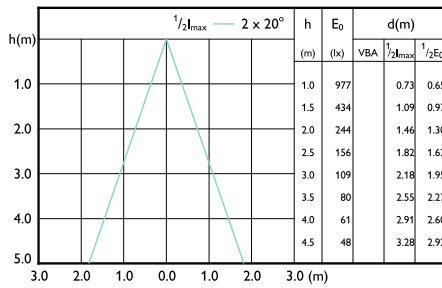

Beam diagram - MAS LEDspotLV DimTone 7.5-50W MR16 36D