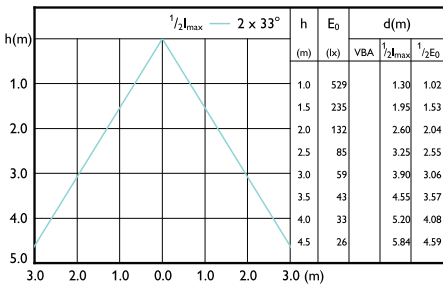

Beam diagram - MAS LED SPOT VLE D 7.5-50W MR16 927 60D