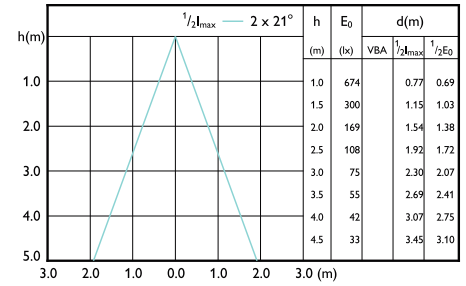

Beam diagram - MAS LED spot VLE D 5.8-35W
MR16 927 36D