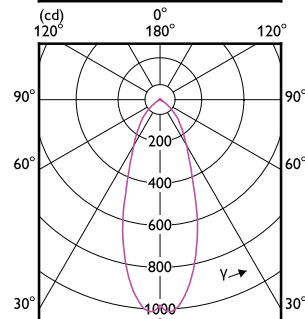

MASTER LEDspot χαμηλής τάσης

Order Code	Full Product Name	Εύρος θερμοκρασίας περιβάλλοντος	Κατανάλωση ενέργειας kWh/1000 ώρες
30730800	MASTER LEDspotLV DimTone 5.8-35W MR16 36D	-20 έως +40 °C	6 kWh
30732200	MASTER LED SPOT VLE D 7.5-50W MR16 927 36D	-20 έως +40 °C	8 kWh
30734600	MASTER LED SPOT VLE D 7.5-50W MR16 930 36D	-20 έως +40 °C	8 kWh
30736000	MASTER LED SPOT VLE D 7.5-50W MR16 940 36D	-20 έως +40 °C	8 kWh
35990100	MASTER LEDspotLV 3.5-20W 827 MR11 24D	-20 έως +45 °C	4 kWh
30744500	MASTER LEDspotLV DimTone 7.5-50W MR16 36D	-20 έως +40 °C	8 kWh
30738400	MASTER LED SPOT VLE D 7.5-50W MR16 927 60D	-20 έως +40 °C	8 kWh
30740700	MASTER LED SPOT VLE D 7.5-50W MR16 930 60D	-20 έως +40 °C	8 kWh
30742100	MASTER LED SPOT VLE D 7.5-50W MR16 940 60D	-20 έως +40 °C	8 kWh