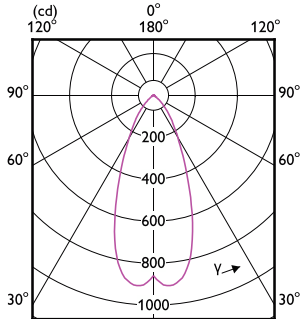

MASTER LEDspot LV