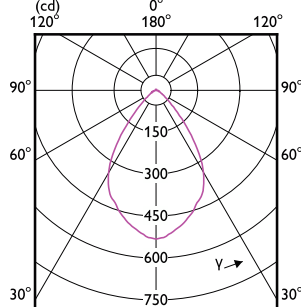

Order Code	Full Product Name	Tvar žárovky
35990100	MASTER LEDspotLV 3.5-20W 827 MR11 24D	MR11
30738400	MASTER LED SPOT VLE D 7.5-50W MR16 927 60D	MR16
30740700	MASTER LED SPOT VLE D 7.5-50W MR16 930 60D	MR16
30742100	MASTER LED SPOT VLE D 7.5-50W MR16 940 60D	MR16

Certifikace a použití

Order Code	Full Product Name	Rozsah okolní teploty	Spotřeba energie kWh/1000 h
30718600	MASTER LED spot VLE D 5.8-35W MR16 927 36D	-20 až +40 °C	6 kWh
30720900	MASTER LED spot VLE D 5.8-35W MR16 930 36D	-20 až +40 °C	6 kWh
30722300	MASTER LED spot VLE D 5.8-35W MR16 940 36D	-20 až +40 °C	6 kWh
30724700	MASTER LED spot VLE D 5.8-35W MR16 927 60D	-20 až +40 °C	6 kWh
30726100	MASTER LED spot VLE D 5.8-35W MR16 930 60D	-20 až +40 °C	6 kWh
30728500	MASTER LED spot VLE D 5.8-35W MR16 940 60D	-20 až +40 °C	6 kWh
30732200	MASTER LED SPOT VLE D 7.5-50W MR16 927 36D	-20 až +40 °C	8 kWh
30734600	MASTER LED SPOT VLE D 7.5-50W MR16 930 36D	-20 až +40 °C	8 kWh
30736000	MASTER LED SPOT VLE D 7.5-50W MR16 940 36D	-20 až +40 °C	8 kWh
35990100	MASTER LEDspotLV 3.5-20W 827 MR11 24D	-20 až +45 °C	4 kWh
30738400	MASTER LED SPOT VLE D 7.5-50W MR16 927 60D	-20 až +40 °C	8 kWh
30740700	MASTER LED SPOT VLE D 7.5-50W MR16 930 60D	-20 až +40 °C	8 kWh
30742100	MASTER LED SPOT VLE D 7.5-50W MR16 940 60D	-20 až +40 °C	8 kWh