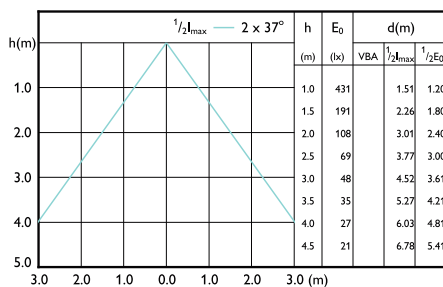

Beam diagram - MAS LED spot VLE D 5.8-35W
MR16 930 36D

Beam diagram - MAS LED SPOT VLE D 7.5-50W
MR16 927 60D

Beam diagram - MAS LED spot VLE D 5.8-35W
MR16 940 36D

Beam diagram - MAS LEDspotLV 3.5-20W 827
MR11 24D