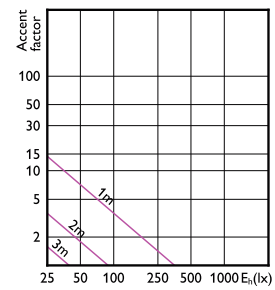

Accent Diagram - MAS LED spot VLE D 5.8-35W
MR16 930 60D