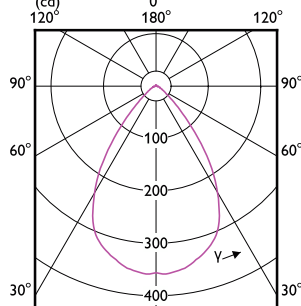

Order Code	Full Product Name	Tvar žárovky
35990100	MASTER LEDspotLV 3.5-20W 827 MR11 24D	MR11
30738400	MASTER LED SPOT VLE D 7.5-50W MR16 927 60D	MR16
30740700	MASTER LED SPOT VLE D 7.5-50W MR16 930 60D	MR16
30742100	MASTER LED SPOT VLE D 7.5-50W MR16 940 60D	MR16

Certifikace a použití

Order Code	Full Product Name	Rozsah okolní teploty	Spotřeba energie kWh/1000 h
30718600	MASTER LED spot VLE D 5.8-35W MR16 927 36D	-20 až +40 °C	6 kWh
30720900	MASTER LED spot VLE D 5.8-35W MR16 930 36D	-20 až +40 °C	6 kWh
30722300	MASTER LED spot VLE D 5.8-35W MR16 940 36D	-20 až +40 °C	6 kWh
30724700	MASTER LED spot VLE D 5.8-35W MR16 927 60D	-20 až +40 °C	6 kWh
30726100	MASTER LED spot VLE D 5.8-35W MR16 930 60D	-20 až +40 °C	6 kWh
30728500	MASTER LED spot VLE D 5.8-35W MR16 940 60D	-20 až +40 °C	6 kWh
30732200	MASTER LED SPOT VLE D 7.5-50W MR16 927 36D	-20 až +40 °C	8 kWh
30734600	MASTER LED SPOT VLE D 7.5-50W MR16 930 36D	-20 až +40 °C	8 kWh
30736000	MASTER LED SPOT VLE D 7.5-50W MR16 940 36D	-20 až +40 °C	8 kWh
35990100	MASTER LEDspotLV 3.5-20W 827 MR11 24D	-20 až +45 °C	4 kWh
30738400	MASTER LED SPOT VLE D 7.5-50W MR16 927 60D	-20 až +40 °C	8 kWh
30740700	MASTER LED SPOT VLE D 7.5-50W MR16 930 60D	-20 až +40 °C	8 kWh
30742100	MASTER LED SPOT VLE D 7.5-50W MR16 940 60D	-20 až +40 °C	8 kWh