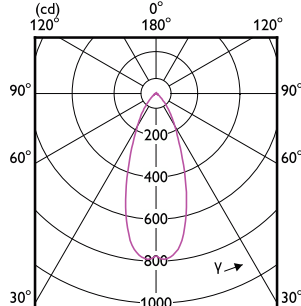

Order Code	Full Product Name	Tvar žárovky
35990100	MASTER LEDspotLV 3.5-20W 827 MR11 24D	MR11
30738400	MASTER LED SPOT VLE D 7.5-50W MR16 927 60D	MR16
30740700	MASTER LED SPOT VLE D 7.5-50W MR16 930 60D	MR16
30742100	MASTER LED SPOT VLE D 7.5-50W MR16 940 60D	MR16

Certifikace a použití

Order Code	Full Product Name	Rozsah okolní teploty	Spotřeba energie kWh/1000 h
30718600	MASTER LED spot VLE D 5.8-35W MR16 927 36D	-20 až +40 °C	6 kWh
30720900	MASTER LED spot VLE D 5.8-35W MR16 930 36D	-20 až +40 °C	6 kWh
30722300	MASTER LED spot VLE D 5.8-35W MR16 940 36D	-20 až +40 °C	6 kWh
30724700	MASTER LED spot VLE D 5.8-35W MR16 927 60D	-20 až +40 °C	6 kWh
30726100	MASTER LED spot VLE D 5.8-35W MR16 930 60D	-20 až +40 °C	6 kWh
30728500	MASTER LED spot VLE D 5.8-35W MR16 940 60D	-20 až +40 °C	6 kWh
30732200	MASTER LED SPOT VLE D 7.5-50W MR16 927 36D	-20 až +40 °C	8 kWh
30734600	MASTER LED SPOT VLE D 7.5-50W MR16 930 36D	-20 až +40 °C	8 kWh
30736000	MASTER LED SPOT VLE D 7.5-50W MR16 940 36D	-20 až +40 °C	8 kWh
35990100	MASTER LEDspotLV 3.5-20W 827 MR11 24D	-20 až +45 °C	4 kWh
30738400	MASTER LED SPOT VLE D 7.5-50W MR16 927 60D	-20 až +40 °C	8 kWh
30740700	MASTER LED SPOT VLE D 7.5-50W MR16 930 60D	-20 až +40 °C	8 kWh
30742100	MASTER LED SPOT VLE D 7.5-50W MR16 940 60D	-20 až +40 °C	8 kWh