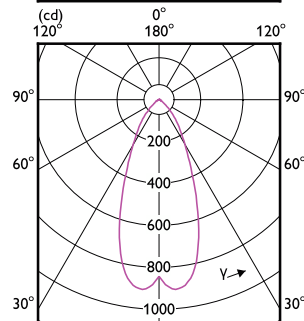

MASTER LEDspot LV