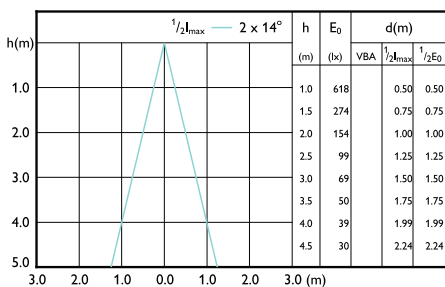

Beam diagram - MAS LEDspotLV 3.5-20W 827
MR11 24D