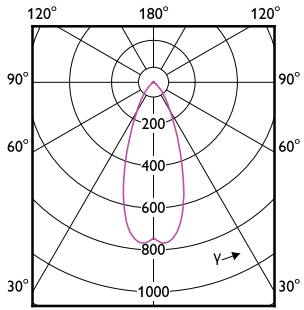

MASTER LEDspot LV