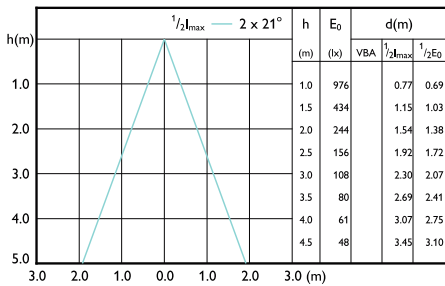

Beam Diagrams

Beam diagram - MAS LED SPOT VLE D 7.5-50W MR16 927 36D