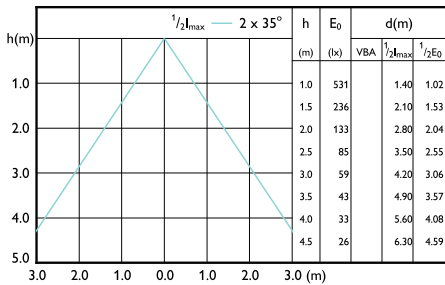

Beam Diagrams

Beam diagram - MAS LED SPOT VLE D 7.5-50W
MR16 940 60D