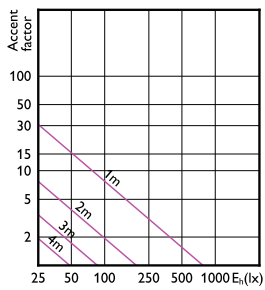

MASTER LEDspot LV

Accent Diagrams

Accent Diagram - MAS LED SPOT VLE D
7.5-50W MR16 927 60D

Accent Diagram - MAS LED SPOT VLE D
7.5-50W MR16 930 36D

Accent Diagram - MAS LED SPOT VLE D
7.5-50W MR16 940 36D