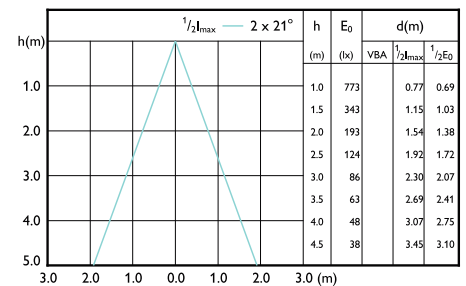

Beam diagram - MAS LED spot VLE D 5.8-35W
MR16 940 36D