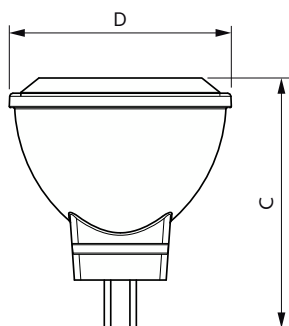

Versions

LEDspots MAS SLR 2 MR11 GU4

Rozměrové výkresy

Product	D	C
MAS LED SPOT VLE D 7.5-50W MR16 927 36D	50,5 mm	45,5 mm
MAS LED SPOT VLE D 7.5-50W MR16 927 60D	50,5 mm	45,5 mm
MAS LED SPOT VLE D 7.5-50W MR16 930 36D	50,5 mm	45,5 mm
MAS LED SPOT VLE D 7.5-50W MR16 930 60D	50,5 mm	45,5 mm
MAS LED SPOT VLE D 7.5-50W MR16 940 36D	50,5 mm	45,5 mm
MAS LED SPOT VLE D 7.5-50W MR16 940 60D	50,5 mm	45,5 mm
MAS LED spot VLE D 5.8-35W MR16 927 36D	50,5 mm	45,5 mm
MAS LED spot VLE D 5.8-35W MR16 927 60D	50,5 mm	45,5 mm
MAS LED spot VLE D 5.8-35W MR16 930 36D	50,5 mm	45,5 mm
MAS LED spot VLE D 5.8-35W MR16 930 60D	50,5 mm	45,5 mm
MAS LED spot VLE D 5.8-35W MR16 940 36D	50,5 mm	45,5 mm
MAS LED spot VLE D 5.8-35W MR16 940 60D	50,5 mm	45,5 mm