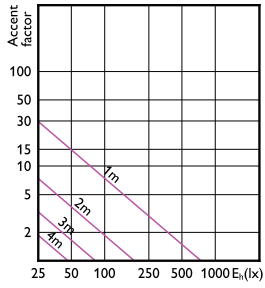

MASTER LEDspot LV

Accent Diagrams

Accent Diagram - MAS LED spot VLE D 5.8-35W MR16 930 36D