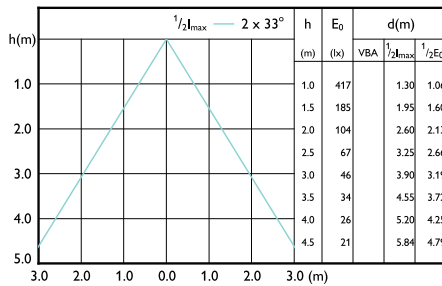

Accent Diagram - MAS LED spot VLE D 5.8-35W MR16 927 60D

Accent Diagram - MAS LED SPOT VLE D 7.5-50W MR16 927 36D

Beam Diagrams

Beam diagram - MAS LED SPOT VLE D 7.5-50W MR16 927 36D

Beam diagram - MAS LED spot VLE D 5.8-35W MR16 940 60D