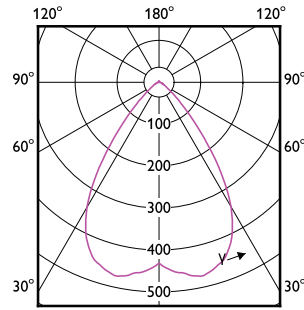

MASTER LEDspot LV