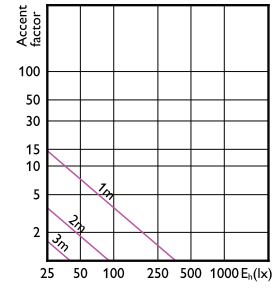

Accent Diagram - MAS LEDspotLV 3.5-20W 827
MR11 24D

Accent Diagram - MAS LED SPOT VLE D
7.5-50W MR16 930 60D

MASTER LEDspot LV

Accent Diagrams

Accent Diagram - MAS LED spot VLE D 5.8-35W MR16 930 36D

Accent Diagram - MAS LED SPOT VLE D 7.5-50W MR16 940 60D