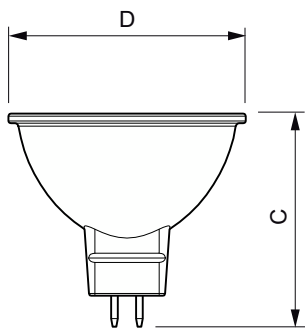

Versions

LEDspots MAS SLR 2 MR11 GU4

Rozměrové výkresy

Product	D	C
MAS LED SPOT VLE D 7.5-50W MR16 927 36D	50,5 mm	45,5 mm
MAS LED SPOT VLE D 7.5-50W MR16 927 60D	50,5 mm	45,5 mm
MAS LED SPOT VLE D 7.5-50W MR16 930 36D	50,5 mm	45,5 mm
MAS LED SPOT VLE D 7.5-50W MR16 930 60D	50,5 mm	45,5 mm
MAS LED SPOT VLE D 7.5-50W MR16 940 36D	50,5 mm	45,5 mm
MAS LED SPOT VLE D 7.5-50W MR16 940 60D	50,5 mm	45,5 mm
MAS LED spot VLE D 5.8-35W MR16 927 36D	50,5 mm	45,5 mm
MAS LED spot VLE D 5.8-35W MR16 927 60D	50,5 mm	45,5 mm
MAS LED spot VLE D 5.8-35W MR16 930 36D	50,5 mm	45,5 mm
MAS LED spot VLE D 5.8-35W MR16 930 60D	50,5 mm	45,5 mm
MAS LED spot VLE D 5.8-35W MR16 940 36D	50,5 mm	45,5 mm
MAS LED spot VLE D 5.8-35W MR16 940 60D	50,5 mm	45,5 mm