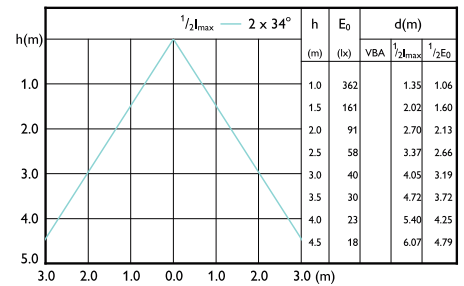

Accent Diagram - MAS LED spot VLE D 5.8-35W MR16 927 60D

Accent Diagram - MAS LED SPOT VLE D 7.5-50W MR16 927 36D

Beam Diagrams

Beam diagram - MAS LED SPOT VLE D 7.5-50W MR16 927 36D

Beam diagram - MAS LED spot VLE D 5.8-35W MR16 940 60D