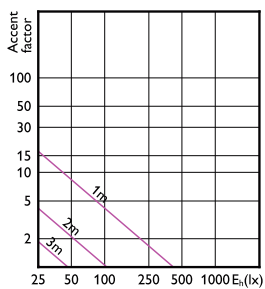

Accent Diagram - MAS LED spot VLE D 5.8-35W
MR16 940 60D