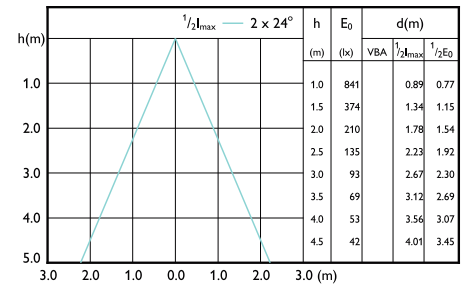

Beam diagram - MAS LED spot VLE D 5.8-35W MR16 927 60D

Beam Diagrams

Beam diagram - MAS LED SPOT VLE D 7.5-50W
MR16 940 60D

Beam diagram - MAS LED spot VLE D 5.8-35W
MR16 930 60D

Beam diagram - MAS LED SPOT VLE D 7.5-50W
MR16 940 36D