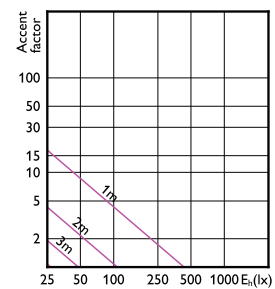

Accent Diagram - MAS LED SPOT VLE D
7.5-50W MR16 930 60D