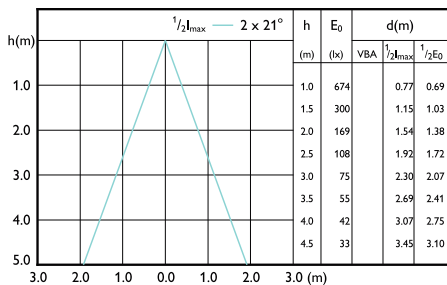

MASTER LEDspot LV

Beam Diagrams

Beam diagram - MAS LED spot VLE D 5.8-35W
MR16 927 36D