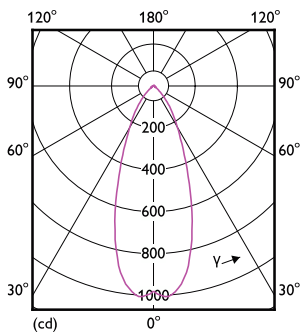

Order Code	Full Product Name	Tvar žárovky
35990100	MASTER LEDspotLV 3.5-20W 827 MR11 24D	MR11
30738400	MASTER LED SPOT VLE D 7.5-50W MR16 927 60D	MR16
30740700	MASTER LED SPOT VLE D 7.5-50W MR16 930 60D	MR16
30742100	MASTER LED SPOT VLE D 7.5-50W MR16 940 60D	MR16

Certifikace a použití

Order Code	Full Product Name	Rozsah okolní teploty	Spotřeba energie kWh/1000 h
30718600	MASTER LED spot VLE D 5.8-35W MR16 927 36D	-20 až +40 °C	6 kWh
30720900	MASTER LED spot VLE D 5.8-35W MR16 930 36D	-20 až +40 °C	6 kWh
30722300	MASTER LED spot VLE D 5.8-35W MR16 940 36D	-20 až +40 °C	6 kWh
30724700	MASTER LED spot VLE D 5.8-35W MR16 927 60D	-20 až +40 °C	6 kWh
30726100	MASTER LED spot VLE D 5.8-35W MR16 930 60D	-20 až +40 °C	6 kWh
30728500	MASTER LED spot VLE D 5.8-35W MR16 940 60D	-20 až +40 °C	6 kWh
30732200	MASTER LED SPOT VLE D 7.5-50W MR16 927 36D	-20 až +40 °C	8 kWh
30734600	MASTER LED SPOT VLE D 7.5-50W MR16 930 36D	-20 až +40 °C	8 kWh
30736000	MASTER LED SPOT VLE D 7.5-50W MR16 940 36D	-20 až +40 °C	8 kWh
35990100	MASTER LEDspotLV 3.5-20W 827 MR11 24D	-20 až +45 °C	4 kWh
30738400	MASTER LED SPOT VLE D 7.5-50W MR16 927 60D	-20 až +40 °C	8 kWh
30740700	MASTER LED SPOT VLE D 7.5-50W MR16 930 60D	-20 až +40 °C	8 kWh
30742100	MASTER LED SPOT VLE D 7.5-50W MR16 940 60D	-20 až +40 °C	8 kWh