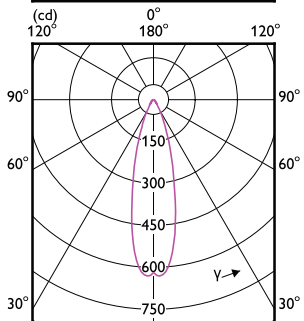

MASTER LEDspot LV