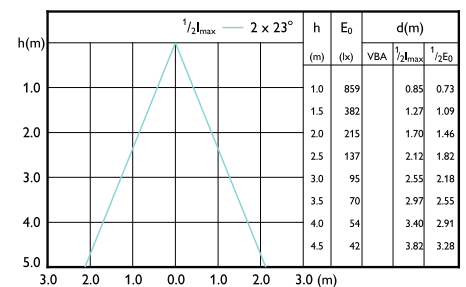

Beam diagram - MAS LED SPOT VLE D 7.5-50W
MR16 930 36D