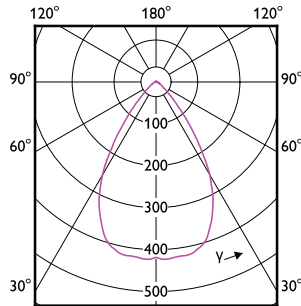

Order Code	Full Product Name	Tvar žárovky
35990100	MASTER LEDspotLV 3.5-20W 827 MR11 24D	MR11
30738400	MASTER LED SPOT VLE D 7.5-50W MR16 927 60D	MR16
30740700	MASTER LED SPOT VLE D 7.5-50W MR16 930 60D	MR16
30742100	MASTER LED SPOT VLE D 7.5-50W MR16 940 60D	MR16

Certifikace a použití

Order Code	Full Product Name	Rozsah okolní teploty	Spotřeba energie kWh/1000 h
30718600	MASTER LED spot VLE D 5.8-35W MR16 927 36D	-20 až +40 °C	6 kWh
30720900	MASTER LED spot VLE D 5.8-35W MR16 930 36D	-20 až +40 °C	6 kWh
30722300	MASTER LED spot VLE D 5.8-35W MR16 940 36D	-20 až +40 °C	6 kWh
30724700	MASTER LED spot VLE D 5.8-35W MR16 927 60D	-20 až +40 °C	6 kWh
30726100	MASTER LED spot VLE D 5.8-35W MR16 930 60D	-20 až +40 °C	6 kWh
30728500	MASTER LED spot VLE D 5.8-35W MR16 940 60D	-20 až +40 °C	6 kWh
30732200	MASTER LED SPOT VLE D 7.5-50W MR16 927 36D	-20 až +40 °C	8 kWh
30734600	MASTER LED SPOT VLE D 7.5-50W MR16 930 36D	-20 až +40 °C	8 kWh
30736000	MASTER LED SPOT VLE D 7.5-50W MR16 940 36D	-20 až +40 °C	8 kWh
35990100	MASTER LEDspotLV 3.5-20W 827 MR11 24D	-20 až +45 °C	4 kWh
30738400	MASTER LED SPOT VLE D 7.5-50W MR16 927 60D	-20 až +40 °C	8 kWh
30740700	MASTER LED SPOT VLE D 7.5-50W MR16 930 60D	-20 až +40 °C	8 kWh
30742100	MASTER LED SPOT VLE D 7.5-50W MR16 940 60D	-20 až +40 °C	8 kWh