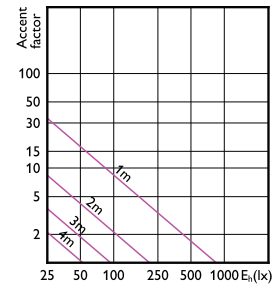

MASTER LEDspot LV

Accent Diagrams

Accent Diagram - MAS LED SPOT VLE D
7.5-50W MR16 927 60D

Accent Diagram - MAS LED SPOT VLE D
7.5-50W MR16 930 36D

Accent Diagram - MAS LED SPOT VLE D
7.5-50W MR16 940 36D