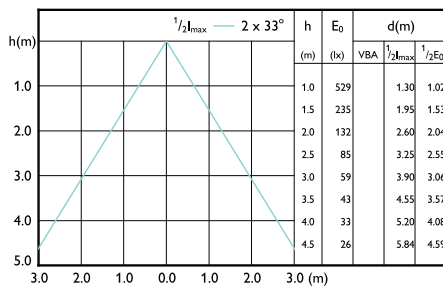

Beam diagram - MAS LED SPOT VLE D 7.5-50W
MR16 927 60D