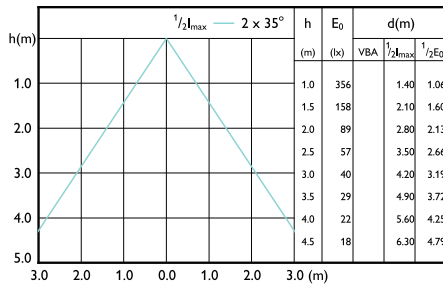

Beam diagram - MAS LED spot VLE D 5.8-35W
MR16 930 60D