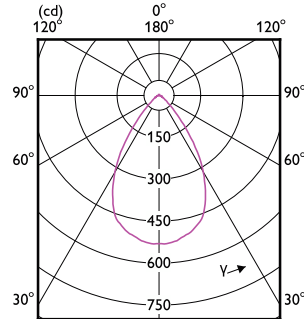

MASTER LEDspot LV