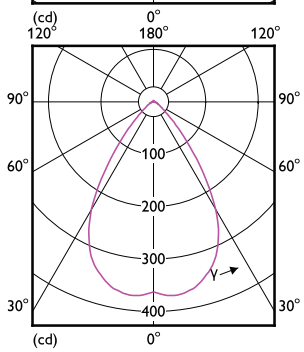

MASTER LEDspot LV