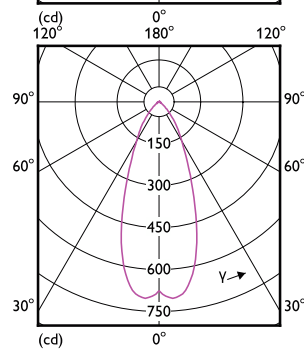

MASTER LEDspot LV