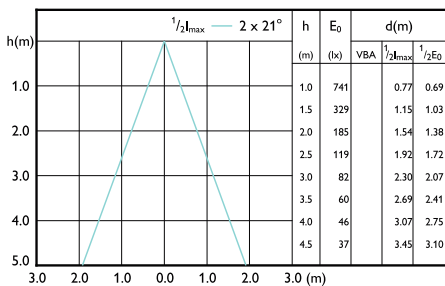

Beam diagram - MAS LED spot VLE D 5.8-35W MR16 927 60D

Beam Diagrams

Beam diagram - MAS LED SPOT VLE D 7.5-50W
MR16 940 60D

Beam diagram - MAS LED spot VLE D 5.8-35W
MR16 930 60D

Beam diagram - MAS LED SPOT VLE D 7.5-50W
MR16 940 36D