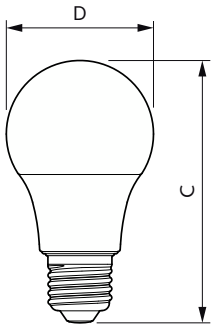

## Dimensional drawing

Product	D	C
MAS LEDbulb DT 8-60W E27 A60 CL	60,5 mm	110 mm