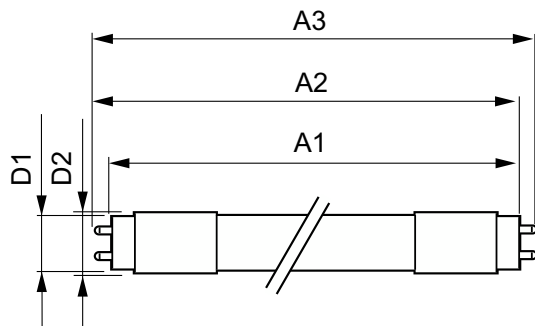

Versions

SPPR OTHER 0003

MASTER LEDtube T8

Dimensional drawing

Product	D1	D2	C1
MASTER LEDtube Starter EMP	3 mm	21.5 mm	34.5 mm

Product	D1	D2	A1	A2	A3
MAS LEDtube 1200mm HO 13W830 T8	25.8 mm	28 mm	1,198.2 mm	1,205.3 mm	1,212.4 mm
MAS LEDtube 1200mm HO 13W840 T8 MY	25.8 mm	28 mm	1,198.2 mm	1,205.3 mm	1,212.4 mm
MAS LEDtube 1200mm HO 13W865 T8	25.8 mm	28 mm	1,198.2 mm	1,205.3 mm	1,212.4 mm
MAS LEDtube 1200mm HO 13W865 T8 MY	25.8 mm	28 mm	1,198.2 mm	1,205.3 mm	1,212.4 mm
MAS LEDtube 1200mm HO 14W840 T8 MY	25.8 mm	28 mm	1,198.2 mm	1,205.3 mm	1,212.4 mm
MAS LEDtube 1200mm HO 14W865 T8	25.8 mm	28 mm	1,198.2 mm	1,205.3 mm	1,212.4 mm
MAS LEDtube 1200mm HO 14W865 T8 MY	25.8 mm	28 mm	1,198.2 mm	1,205.3 mm	1,212.4 mm
MAS LEDtube 1200mm MO 23W840 T8	25.7 mm	28 mm	1,199.4 mm	1,206.5 mm	1,213.6 mm
MAS LEDtube 1200mm MO 23W865 T8	25.7 mm	28 mm	1,199.4 mm	1,206.5 mm	1,213.6 mm
MAS LEDtube 1200mm UO+ 18.7W840 T8	25.7 mm	28 mm	1,199.4 mm	1,206.5 mm	1,213.6 mm
MAS LEDtube 1200mm UO+ 18.7W865 T8	25.7 mm	28 mm	1,199.4 mm	1,206.5 mm	1,213.6 mm
MAS LEDtube 600mm HO 8W830 T8	25.8 mm	28 mm	595.7 mm	598.8 mm	604 mm
MAS LEDtube 600mm HO 8W840 T8 MY	25.8 mm	28 mm	588.5 mm	595.5 mm	602.5 mm
MAS LEDtube 600mm HO 8W840 T8 MY	25.8 mm	28 mm	595.7 mm	598.8 mm	604 mm
MAS LEDtube 600mm HO 8W865 T8 MY	25.8 mm	28 mm	588.5 mm	595.5 mm	602.5 mm
MAS LEDtube 600mm HO 8W865 T8 MY	25.8 mm	28 mm	595.7 mm	598.8 mm	604 mm
MAS LEDtube STD 1200mm 10.5W865 T8	25.8 mm	28 mm	1,198.2 mm	1,205.3 mm	1,212.4 mm
MAS LEDtube STD 1200mm 10W865 T8	25.8 mm	28 mm	1,198.2 mm	1,205.3 mm	1,212.4 mm