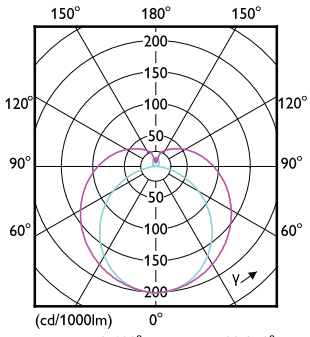

MASTER LEDtube T8