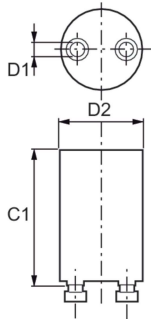

Versions

SPPR OTHER 0003

MASTER LEDtube T8

Dimensional drawing

Product	D1	D2	C1
MASTER LEDtube Starter EMP	3 mm	21.5 mm	34.5 mm

Product	D1	D2	A1	A2	A3
MAS LEDtube 1200mm HO 13W830 T8	25.8 mm	28 mm	1,198.2 mm	1,205.3 mm	1,212.4 mm
MAS LEDtube 1200mm HO 13W840 T8 MY	25.8 mm	28 mm	1,198.2 mm	1,205.3 mm	1,212.4 mm
MAS LEDtube 1200mm HO 13W865 T8	25.8 mm	28 mm	1,198.2 mm	1,205.3 mm	1,212.4 mm
MAS LEDtube 1200mm HO 13W865 T8 MY	25.8 mm	28 mm	1,198.2 mm	1,205.3 mm	1,212.4 mm
MAS LEDtube 1200mm HO 14W840 T8 MY	25.8 mm	28 mm	1,198.2 mm	1,205.3 mm	1,212.4 mm
MAS LEDtube 1200mm HO 14W865 T8	25.8 mm	28 mm	1,198.2 mm	1,205.3 mm	1,212.4 mm
MAS LEDtube 1200mm HO 14W865 T8 MY	25.8 mm	28 mm	1,198.2 mm	1,205.3 mm	1,212.4 mm
MAS LEDtube 1200mm MO 23W840 T8	25.7 mm	28 mm	1,199.4 mm	1,206.5 mm	1,213.6 mm
MAS LEDtube 1200mm MO 23W865 T8	25.7 mm	28 mm	1,199.4 mm	1,206.5 mm	1,213.6 mm
MAS LEDtube 1200mm UO+ 18.7W840 T8	25.7 mm	28 mm	1,199.4 mm	1,206.5 mm	1,213.6 mm
MAS LEDtube 1200mm UO+ 18.7W865 T8	25.7 mm	28 mm	1,199.4 mm	1,206.5 mm	1,213.6 mm
MAS LEDtube 600mm HO 8W830 T8	25.8 mm	28 mm	595.7 mm	598.8 mm	604 mm
MAS LEDtube 600mm HO 8W840 T8 MY	25.8 mm	28 mm	588.5 mm	595.5 mm	602.5 mm
MAS LEDtube 600mm HO 8W840 T8 MY	25.8 mm	28 mm	595.7 mm	598.8 mm	604 mm
MAS LEDtube 600mm HO 8W865 T8 MY	25.8 mm	28 mm	588.5 mm	595.5 mm	602.5 mm
MAS LEDtube 600mm HO 8W865 T8 MY	25.8 mm	28 mm	595.7 mm	598.8 mm	604 mm
MAS LEDtube STD 1200mm 10.5W865 T8	25.8 mm	28 mm	1,198.2 mm	1,205.3 mm	1,212.4 mm
MAS LEDtube STD 1200mm 10W865 T8	25.8 mm	28 mm	1,198.2 mm	1,205.3 mm	1,212.4 mm