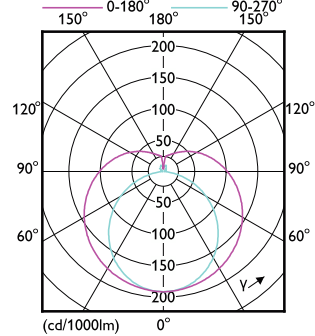

MASTER LEDtube T8