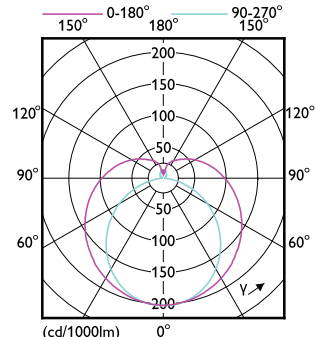

MASTER LEDtube T8