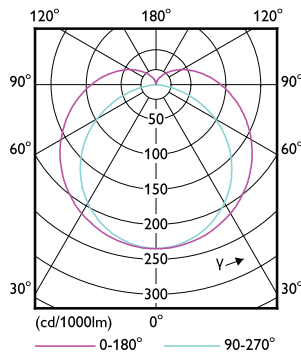

Approval and Application

Order Code	Full Product Name	Ambient temperature range
929003555908	MAS LEDtube STD 1200mm 10.5W865 T8	-20 °C to 45 °C
929003556137	MAS LEDtube 1200mm HO 14W840 T8 MY	-20 °C to 45 °C
929003556208	MAS LEDtube 1200mm HO 14W865 T8	-20 °C to 45 °C
929003556237	MAS LEDtube 1200mm HO 14W865 T8 MY	-20 °C to 45 °C
929003557337	MAS LEDtube 600mm HO 8W840 T8 MY	-20 °C to 45 °C
929003557437	MAS LEDtube 600mm HO 8W865 T8 MY	-20 °C to 45 °C
929003805708	MAS LEDtube 600mm HO 8W830 T8	-20 to +45 °C
929003805837	MAS LEDtube 600mm HO 8W840 T8 MY	-20 to +45 °C
929003805937	MAS LEDtube 600mm HO 8W865 T8 MY	-20 to +45 °C
929003806008	MAS LEDtube 1200mm HO 13W830 T8	-20 to +45 °C
929003806137	MAS LEDtube 1200mm HO 13W840 T8 MY	-20 to +45 °C
929003806208	MAS LEDtube 1200mm HO 13W865 T8	-20 to +45 °C
929003806237	MAS LEDtube 1200mm HO 13W865 T8 MY	-20 to +45 °C
929003806408	MAS LEDtube STD 1200mm 10W865 T8	-20 to +45 °C
929004245808	MAS LEDtube 1200mm UO+ 18.7W840 T8	-20 to +45 °C

Order Code	Full Product Name	Ambient temperature range
929004245908	MAS LEDtube 1200mm UO+ 18.7W865 T8	-20 to +45 °C
929004246008	MAS LEDtube 1200mm MO 23W840 T8	-20 to +45 °C
929004246108	MAS LEDtube 1200mm MO 23W865 T8	-20 to +45 °C
929000299902	MASTER LEDtube Starter EMP	-