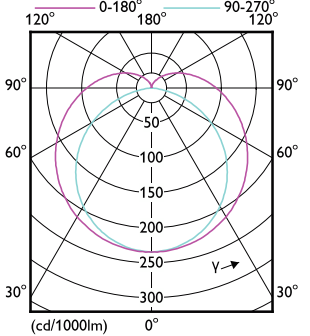

MASTER LEDtube T8