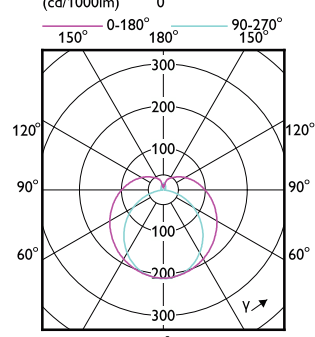

MASTER LEDtube T8