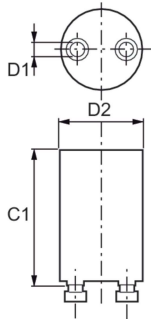

MASTER LEDtube T8

Dimensional drawing

Product	D1	D2	C1
MASTER LEDtube Starter EMP	3 mm	21.5 mm	34.5 mm
MASTER LEDtube Starter EMP GenII OP	3 mm	21.5 mm	34.5 mm

Product	D1	D2	A1	A2	A3
MAS LEDtube DC72-110V 1200mm 18W 840 T8	25.7 mm	28 mm	1,198 mm	1,205 mm	1,212 mm
MAS LEDtube DC72-110V 450mm 6W 840 T8	25.7 mm	28 mm	437 mm	442 mm	452 mm

Product	D1	D2	A1	A3	A4
MAS LEDtube 1200mm 10.8W 850 T8 JP	25.8 mm	28.1 mm	1,198.2 mm	1,205.3 mm	1,212.4 mm
MAS LEDtube 1200mm 12.5W 830 T8 JP G2	25.8 mm	28.1 mm	1,198.2 mm	1,205.3 mm	1,212.4 mm
MAS LEDtube 1200mm 12.5W 840 T8 JP G2	25.8 mm	28.1 mm	1,198.2 mm	1,205.3 mm	1,212.4 mm
MAS LEDtube 1200mm 12.5W 850 T8 JP G2	25.8 mm	28.1 mm	1,198.2 mm	1,205.3 mm	1,212.4 mm
MAS LEDtube 1200mm 12.5W 865 T8 JP G2	25.8 mm	28.1 mm	1,198.2 mm	1,205.3 mm	1,212.4 mm
MAS LEDtube 1200mm 13.8W 850 T8 JP	25.8 mm	28.1 mm	1,198.2 mm	1,205.3 mm	1,212.4 mm
MAS LEDtube 1200mm 14W865 100-277V T8 PH					
MAS LEDtube 1200mm 15.5W 830 T8 JP G2	25.8 mm	28.1 mm	1,198.2 mm	1,205.3 mm	1,212.4 mm
MAS LEDtube 1200mm 15.5W 840 T8 JP G2	25.8 mm	28.1 mm	1,198.2 mm	1,205.3 mm	1,212.4 mm
MAS LEDtube 1200mm 15.5W 850 T8 JP G2	25.8 mm	28.1 mm	1,198.2 mm	1,205.3 mm	1,212.4 mm
MAS LEDtube 1200mm 15.5W 865 T8 JP G2	25.8 mm	28.1 mm	1,198.2 mm	1,205.3 mm	1,212.4 mm
MAS LEDtube 1200mm 20.5W 850 T8 JP G2	25.8 mm	28.1 mm	1,198.2 mm	1,205.3 mm	1,212.4 mm
MAS LEDtube 1200mm 20.5W 865 T8 JP G2	25.8 mm	28.1 mm	1,198.2 mm	1,205.3 mm	1,212.4 mm