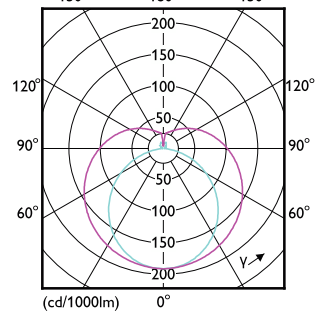

MASTER LEDtube T8