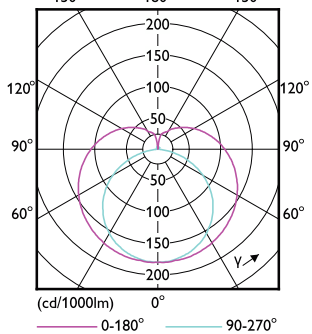

MASTER LEDtube T8

Order Code	Full Product Name	Ambient temperature range	Energy Consumption kWh/1000 h
929004297922	MAS LEDtube 600mm HO 6W 865 T8 SL	-20 to +45 °C	-
929004297942	MAS LEDtube 600mm HO 6W 865 T8 UY	-20 to +45 °C	-