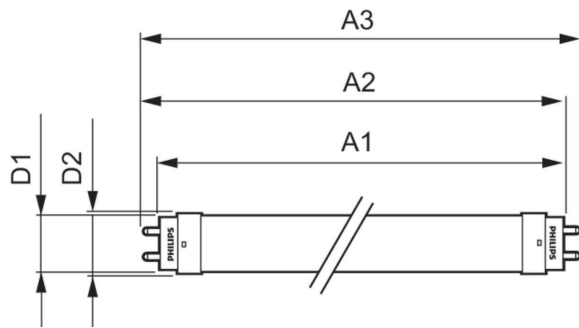

Versions

LEDtubes, 600mm 8.5W, 900mm
10.5W, 1200mm 12W, 1200mm 15W

MASTER LEDtube T8

Dimensional drawing

Product	D1	D2	C1
MASTER LEDtube Starter EMP	3 mm	21.5 mm	34.5 mm
MASTER LEDtube Starter EMP GenII OP	3 mm	21.5 mm	34.5 mm