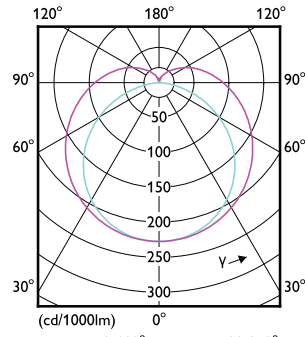

MASTER LEDtube T8