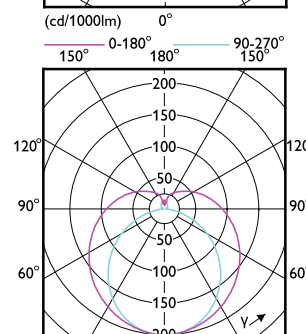

MASTER LEDtube T8

Order Code	Full Product Name	Ambient temperature range	Energy Consumption kWh/1000 h
929004297922	MAS LEDtube 600mm HO 6W 865 T8 SL	-20 to +45 °C	-
929004297942	MAS LEDtube 600mm HO 6W 865 T8 UY	-20 to +45 °C	-