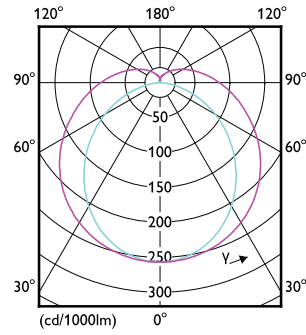

MASTER LEDtube T8

Order Code	Full Product Name	Ambient temperature range	Energy Consumption kWh/1000 h
929004297922	MAS LEDtube 600mm HO 6W 865 T8 SL	-20 to +45 °C	-
929004297942	MAS LEDtube 600mm HO 6W 865 T8 UY	-20 to +45 °C	-