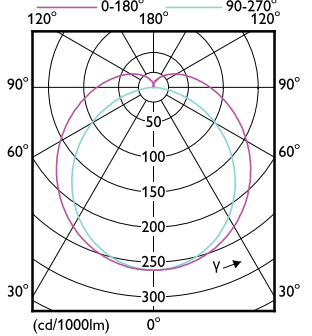

MASTER LEDtube T8