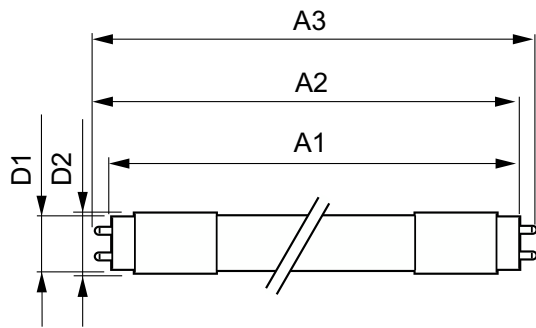

Versions

LEDtubes, 600mm 8.5W, 900mm
10.5W, 1200mm 12W, 1200mm 15W

MASTER LEDtube T8

Dimensional drawing

Product	D1	D2	C1
MASTER LEDtube Starter EMP	3 mm	21.5 mm	34.5 mm
MASTER LEDtube Starter EMP GenII OP	3 mm	21.5 mm	34.5 mm