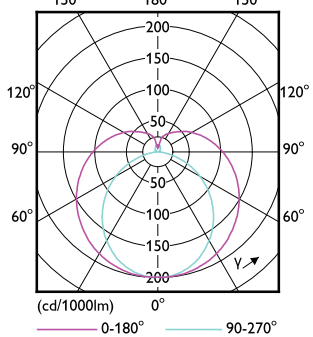

MASTER LEDtube T8