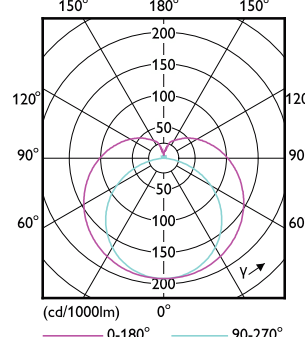

MASTER LEDtube T8