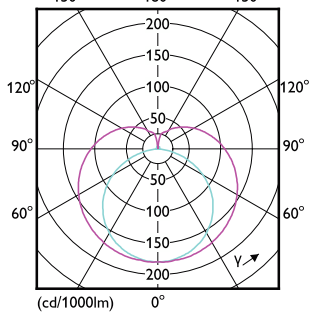

MASTER LEDtube T8

Order Code	Full Product Name	Ambient temperature range	Energy Consumption kWh/1000 h
929004297922	MAS LEDtube 600mm HO 6W 865 T8 SL	-20 to +45 °C	-
929004297942	MAS LEDtube 600mm HO 6W 865 T8 UY	-20 to +45 °C	-