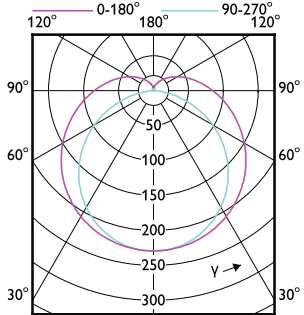

MASTER LEDtube T8

Order Code	Full Product Name	Ambient temperature range	Energy Consumption kWh/1000 h
929004297922	MAS LEDtube 600mm HO 6W 865 T8 SL	-20 to +45 °C	-
929004297942	MAS LEDtube 600mm HO 6W 865 T8 UY	-20 to +45 °C	-