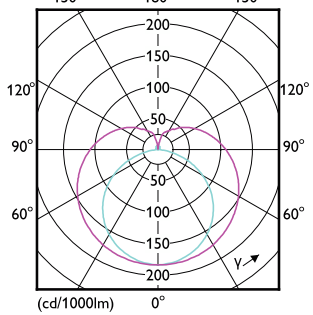

MASTER LEDtube T8