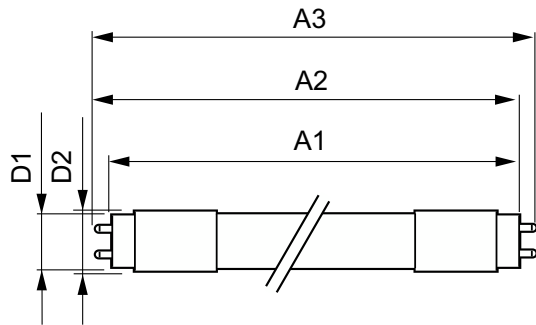

MASTER LEDtube T8

Product	D1	D2	A1	A3	A4
Master LEDTube 1200mm 15.5W 840 T8 W JP	25.8 mm	28 mm	1,198.2 mm	1,205.3 mm	1,212.4 mm
Master LEDTube 1200mm 15.5W 865 T8 W JP	25.8 mm	28 mm	1,198.2 mm	1,205.3 mm	1,212.4 mm
Master LEDTube 1200mm 20.5W 850 T8 W JP	25.8 mm	27.8 mm	1,198.1 mm	1,205.2 mm	1,212.3 mm
Master LEDTube 1200mm 20.5W 865 T8 W JP	25.8 mm	27.8 mm	1,198.1 mm	1,205.2 mm	1,212.3 mm
Master LEDTube 580mm 8W 840 T8 I W JP	25.7 mm	28 mm	580.1 mm	587.2 mm	594.3 mm
Master LEDTube 580mm 8W 850 T8 I W JP	25.7 mm	28 mm	580.1 mm	587.2 mm	594.3 mm
Master LEDTube 580mm 8W 865 T8 I W JP	25.7 mm	28 mm	580.1 mm	587.2 mm	594.3 mm

Product	D1	D2	A1	A2	A3
MAS LEDtube 1050mm 14W840 T8 TW	25.6 mm	28 mm	1,046 mm	1,053 mm	1,060 mm
MAS LEDtube 1050mm 14W865 T8 TW	25.6 mm	28 mm	1,046 mm	1,053 mm	1,060 mm
MAS LEDtube 1200mm 14W865 100-277V T8 PH	25.7 mm	28 mm	1,198.2 mm	1,205.3 mm	1,212.4 mm
MAS LEDtube 1200mm 15.5W840 T8 TW	25.6 mm	27.9 mm	1,199 mm	1,205 mm	1,213 mm
MAS LEDtube 1200mm 15.5W865 T8 TW	25.6 mm	27.9 mm	1,199 mm	1,205 mm	1,213 mm
MAS LEDtube 1200mm HO 13W830 T8	25.8 mm	28 mm	1,198.2 mm	1,205.3 mm	1,212.4 mm
MAS LEDtube 1200mm HO 13W840 T8	25.8 mm	28 mm	1,198.2 mm	1,205.3 mm	1,212.4 mm
MAS LEDtube 1200mm HO 13W840 T8 CN	25.8 mm	28 mm	1,198.2 mm	1,205.3 mm	1,212.4 mm
MAS LEDtube 1200mm HO 13W840 T8 MY	25.8 mm	28 mm	1,198.2 mm	1,205.3 mm	1,212.4 mm
MAS LEDtube 1200mm HO 13W865 T8	25.8 mm	28 mm	1,198.2 mm	1,205.3 mm	1,212.4 mm
MAS LEDtube 1200mm HO 13W865 T8 CN	25.8 mm	28 mm	1,198.2 mm	1,205.3 mm	1,212.4 mm
MAS LEDtube 1200mm HO 13W865 T8 MY	25.8 mm	28 mm	1,198.2 mm	1,205.3 mm	1,212.4 mm
MAS LEDtube 1200mm HO 14W830 T8	25.8 mm	28 mm	1,198.2 mm	1,205.3 mm	1,212.4 mm
MAS LEDtube 1200mm HO 14W840 T8	25.8 mm	28 mm	1,198.2 mm	1,205.3 mm	1,212.4 mm
MAS LEDtube 1200mm HO 14W840 T8 MY	25.8 mm	28 mm	1,198.2 mm	1,205.3 mm	1,212.4 mm
MAS LEDtube 1200mm HO 14W865 T8	25.8 mm	28 mm	1,198.2 mm	1,205.3 mm	1,212.4 mm
MAS LEDtube 1200mm HO 14W865 T8 MY	25.8 mm	28 mm	1,198.2 mm	1,205.3 mm	1,212.4 mm