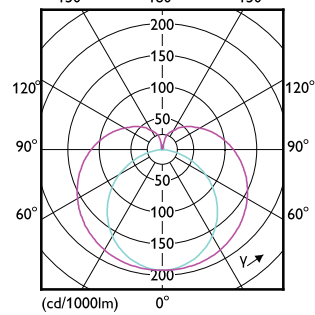

MASTER LEDtube T8