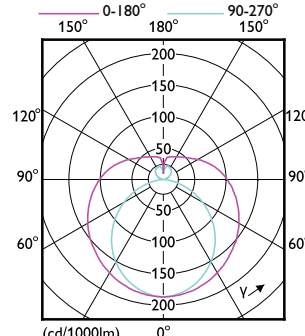

MASTER LEDtube T8