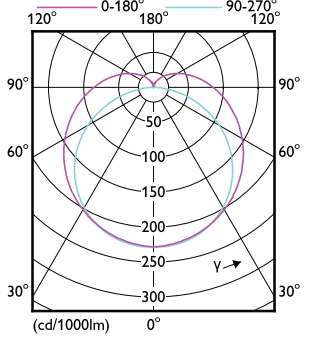

MASTER LEDtube T8