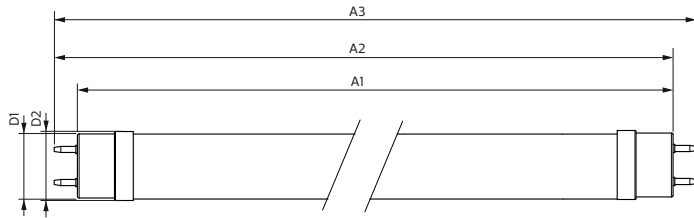

MASTER LEDtube T8

Product	D1	D2	A1	A2	A3
MAS LEDtube STD 1200mm 10.5W840 T8	25.8 mm	28 mm	1,198.2 mm	1,205.3 mm	1,212.4 mm
MAS LEDtube STD 1200mm 10.5W840 T8 I AU	25.8 mm	28 mm	1,198.2 mm	1,205.3 mm	1,212.4 mm
MAS LEDtube STD 1200mm 10.5W865 T8	25.8 mm	28 mm	1,198.2 mm	1,205.3 mm	1,212.4 mm
MAS LEDtube STD 1200mm 10.5W865 T8 I AU	25.8 mm	28 mm	1,198.2 mm	1,205.3 mm	1,212.4 mm
MAS LEDtube STD 1200mm 10W840 T8	25.8 mm	28 mm	1,198.2 mm	1,205.3 mm	1,212.4 mm
MAS LEDtube STD 1200mm 10W865 T8	25.8 mm	28 mm	1,198.2 mm	1,205.3 mm	1,212.4 mm
MAS LEDtube STD 1200mm 14W840 T8 I W	25.7 mm	28 mm	1,198.2 mm	1,205.3 mm	1,212.4 mm

Product	D1	D2	A1	A2	A3
MAS LEDtube 1200mm UE 10W 840 T8 BR	25.7 mm	28 mm	1,199.4 mm	1,206.5 mm	1,213.6 mm
MAS LEDtube 1200mm UE 10W 840 T8 SL	25.7 mm	28 mm	1,199.4 mm	1,206.5 mm	1,213.6 mm
MAS LEDtube 1200mm UE 10W 840 T8 UY	25.7 mm	28 mm	1,199.4 mm	1,206.5 mm	1,213.6 mm
MAS LEDtube 1200mm UE 10W 865 T8 BR	25.7 mm	28 mm	1,199.4 mm	1,206.5 mm	1,213.6 mm
MAS LEDtube 1200mm UE 10W 865 T8 SL	25.7 mm	28 mm	1,199.4 mm	1,206.5 mm	1,213.6 mm
MAS LEDtube 1200mm UE 10W 865 T8 UY	25.7 mm	28 mm	1,199.4 mm	1,206.5 mm	1,213.6 mm
MAS LEDtube 1500mm HO 19W 840 T8 BR	25.7 mm	28 mm	1,500 mm	1,507.1 mm	1,514.2 mm
MAS LEDtube 1500mm HO 19W 865 T8 BR	25.7 mm	28 mm	1,500 mm	1,507.1 mm	1,514.2 mm
MAS LEDtube 600mm HO 6W 840 T8 BR	25.7 mm	28 mm	589.8 mm	596.9 mm	604 mm
MAS LEDtube 600mm HO 6W 840 T8 SL	25.7 mm	28 mm	589.8 mm	596.9 mm	604 mm
MAS LEDtube 600mm HO 6W 840 T8 UY	25.7 mm	28 mm	589.8 mm	596.9 mm	604 mm
MAS LEDtube 600mm HO 6W 865 T8 BR	25.7 mm	28 mm	589.8 mm	596.9 mm	604 mm
MAS LEDtube 600mm HO 6W 865 T8 SL	25.7 mm	28 mm	589.8 mm	596.9 mm	604 mm
MAS LEDtube 600mm HO 6W 865 T8 UY	25.7 mm	28 mm	589.8 mm	596.9 mm	604 mm