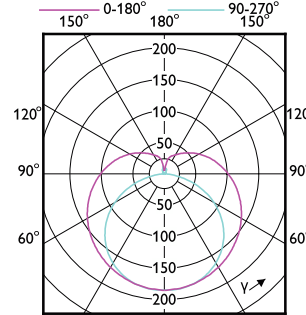

MASTER LEDtube T8

Order Code	Full Product Name	Ambient temperature range	Energy Consumption kWh/1000 h
929004297922	MAS LEDtube 600mm HO 6W 865 T8 SL	-20 to +45 °C	-
929004297942	MAS LEDtube 600mm HO 6W 865 T8 UY	-20 to +45 °C	-