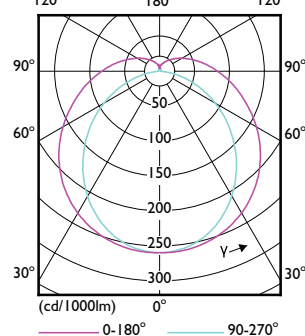

MASTER LEDtube T8