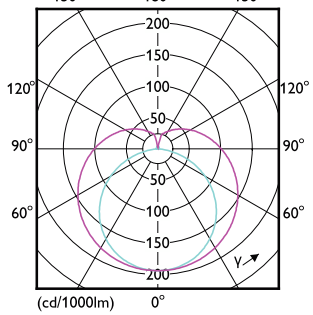

MASTER LEDtube T8