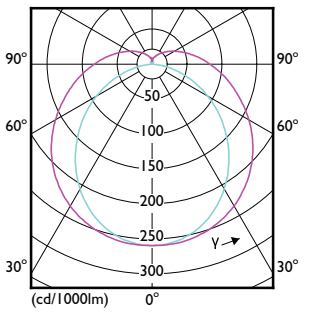

MASTER LEDtube T8