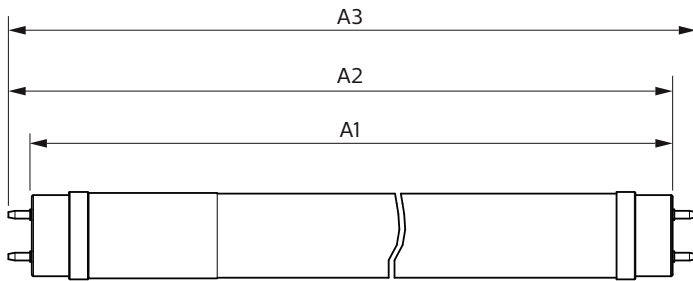

MASTER LEDtube T8

Dimensional drawing

Product	D1	D2	A1	A2	A3
MAS LEDtube DE 1200mm 13W840 100-240V T8	26 mm	28 mm	1,198 mm	1,205 mm	1,212 mm
MAS LEDtube DE 1200mm 13W865 100-240V T8	26 mm	28 mm	1,198 mm	1,205 mm	1,212 mm
MAS LEDtube DE 580mm 6.5W840 100-240V T8	26 mm	28 mm	580 mm	587 mm	594 mm
MAS LEDtube DE 580mm 6.5W865 100-240V T8	26 mm	28 mm	580 mm	587 mm	594 mm

General Information

Order Code	Full Product Name	Cap-Base	Switching Cycle	Nominal lifetime
929004297612	MAS LEDtube 1200mm UE 10W 840 T8 BR	G13	200,000	25,000 hour(s)
929004297622	MAS LEDtube 1200mm UE 10W 840 T8 SL	G13	200,000	70,000 hour(s)
929004297642	MAS LEDtube 1200mm UE 10W 840 T8 UY	G13	200,000	70,000 hour(s)
929004297712	MAS LEDtube 1200mm UE 10W 865 T8 BR	G13	200,000	25,000 hour(s)
929004297722	MAS LEDtube 1200mm UE 10W 865 T8 SL	G13	200,000	70,000 hour(s)
929004297742	MAS LEDtube 1200mm UE 10W 865 T8 UY	G13	200,000	70,000 hour(s)
929002329702	MAS LEDtube DC72-110V 1200mm 18W 840 T8	G13	50,000	50,000 hour(s)
929002329802	MAS LEDtube DC72-110V 450mm 6W 840 T8	G13	50,000	50,000 hour(s)
929001908308	MAS LEDtube 1500mm UO 24W 840 T8 FF RCA	G13	200,000	50,000 hour(s)
929001860648	Master LEDTube 580mm 8W 840 T8 I W JP	G13	200,000	50,000 hour(s)
929001860668	MAS LEDtube 580mm 8W 840 T8 JP G2	G13	200,000	50,000 hour(s)
929001860748	Master LEDTube 580mm 8W 850 T8 I W JP	G13	200,000	50,000 hour(s)
929001860788	MAS LEDtube 580mm 8W 850 T8 JP G2	G13	200,000	50,000 hour(s)
929001860848	Master LEDTube 580mm 8W 865 T8 I W JP	G13	200,000	50,000 hour(s)
929001860868	MAS LEDtube 580mm 8W 865 T8 JP G2	G13	200,000	50,000 hour(s)
929003557512	MAS LEDtube 1200mm HO VWV 18W 840 T8	G13	200,000	60,000 hour(s)

Order Code	Full Product Name	Cap-Base	Switching Cycle	Nominal lifetime
929003557612	MAS LEDtube 1200mm HO VWV 18W 865 T8	G13	200,000	60,000 hour(s)
929003557712	MAS LEDtube 600mm HO VWV 10W 840 T8	G13	200,000	60,000 hour(s)
929003557812	MAS LEDtube 600mm HO VWV 10W 865 T8	G13	200,000	60,000 hour(s)
929003557908	MAS LEDtube 1200mm HO VWV 18W 840 T8 GM	G13	200,000	60,000 hour(s)
929003558008	MAS LEDtube 1200mm HO VWV 18W 865 T8 GM	G13	200,000	60,000 hour(s)
929003558108	MAS LEDtube 600mm HO VWV 10W 840 T8 GM	G13	200,000	60,000 hour(s)
929003558208	MAS LEDtube 600mm HO VWV 10W 865 T8 GM	G13	200,000	60,000 hour(s)
929003622121	MAS LEDtube 1200mm UO 14.7W850 T8 SH	G13 Rotatable end-cap	200,000	50,000 hour(s)
929004285112	MAS LEDtube 1200mm HO VWV 14W 840 T8	G13	200,000	60,000 hour(s)
929004285212	MAS LEDtube 1200mm HO VWV 14W 865 T8	G13	200,000	60,000 hour(s)
929004285312	MAS LEDtube 600mm HO VWV 8W 840 T8	G13	200,000	60,000 hour(s)
929004285412	MAS LEDtube 600mm HO VWV 8W 865 T8	G13	200,000	60,000 hour(s)
929004285508	MAS LEDtube 1200mm HO VWV 14W 840 T8 GM	G13	200,000	60,000 hour(s)
929004285608	MAS LEDtube 1200mm HO VWV 14W 865 T8 GM	G13	200,000	60,000 hour(s)
929004578821	MAS LEDtube 600mm HO 8W850 T8 SH	G13 Rotatable end-cap	200,000	50,000 hour(s)