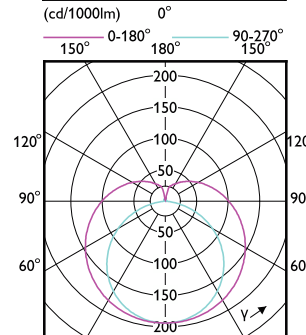

MASTER LEDtube T8

Order Code	Full Product Name	Ambient temperature range	Energy Consumption kWh/1000 h
929004297922	MAS LEDtube 600mm HO 6W 865 T8 SL	-20 to +45 °C	-
929004297942	MAS LEDtube 600mm HO 6W 865 T8 UY	-20 to +45 °C	-