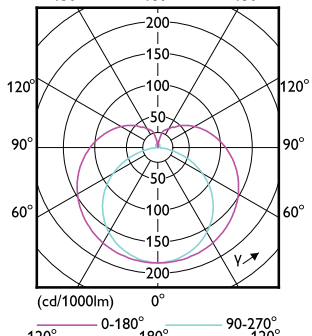

MASTER LEDtube T8