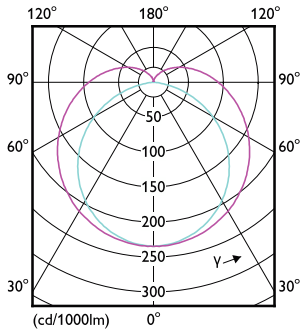

MASTER LEDtube T8

Order Code	Full Product Name	Ambient temperature range	Energy Consumption kWh/1000 h
929004297922	MAS LEDtube 600mm HO 6W 865 T8 SL	-20 to +45 °C	-
929004297942	MAS LEDtube 600mm HO 6W 865 T8 UY	-20 to +45 °C	-