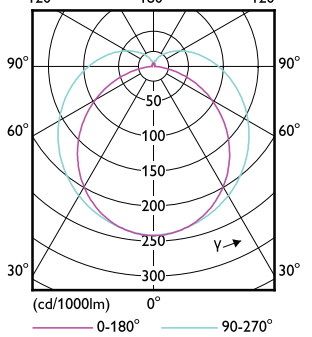

MASTER LEDtube T8