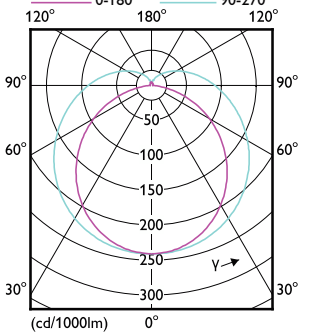

MASTER LEDtube T8