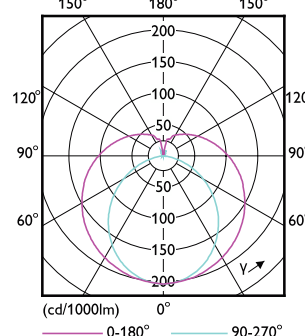

MASTER LEDtube T8