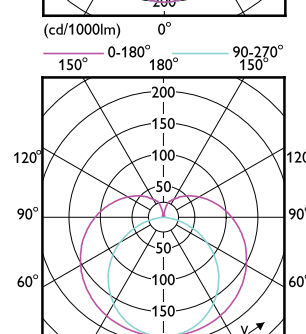

MASTER LEDtube T8

Order Code	Full Product Name	Ambient temperature range	Energy Consumption kWh/1000 h
929004297922	MAS LEDtube 600mm HO 6W 865 T8 SL	-20 to +45 °C	-
929004297942	MAS LEDtube 600mm HO 6W 865 T8 UY	-20 to +45 °C	-