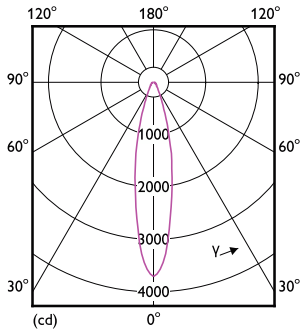

Versions

LEDclassic 5-50W MR16 830 60D

Plano de dimensiones

Product	D	C
MAS LED ExpertColor 15-75W 930 AR111 24D	111 mm	62 mm

MASTER LED spot LV AR111

Accent Diagrams

Accent Diagram - MAS LED ExpertColor 15-75W
930 AR111 24D