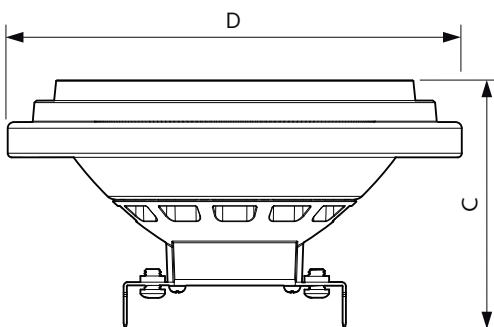

Versions

LEDclassic 5-50W MR16 830 60D

Plano de dimensiones

Product	D	C
MAS LED ExpertColor 15-75W 930 AR111 24D	111 mm	62 mm

MASTER LED spot LV AR111

Accent Diagrams

Accent Diagram - MAS LED ExpertColor 15-75W
930 AR111 24D