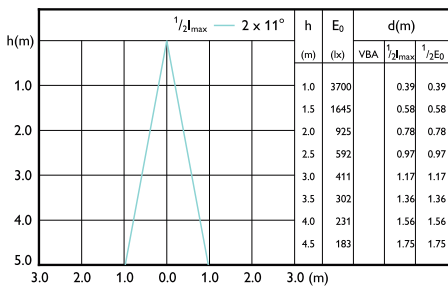

Beam Diagrams

Beam diagram - MAS LED ExpertColor 15-75W
930 AR111 24D