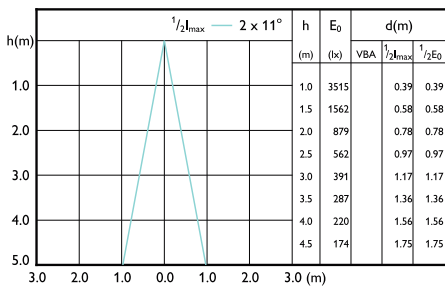

Beam Diagrams

Beam diagram - MAS LED ExpertColor 15-75W
927 AR111 24D