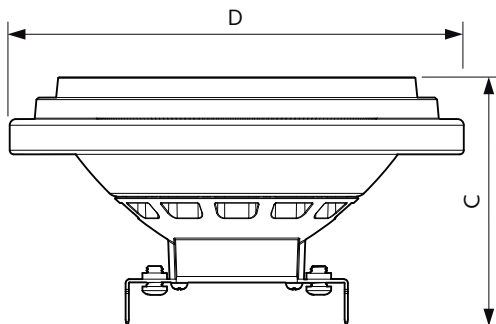

Versions

LEDclassic 5-50W MR16 830 60D

Plano de dimensiones

Product	D	C
MAS LED ExpertColor 15-75W 927 AR111 24D	111 mm	62 mm

MASTER LED spot LV AR111

Accent Diagrams

Accent Diagram - MAS LED ExpertColor 15-75W
927 AR111 24D