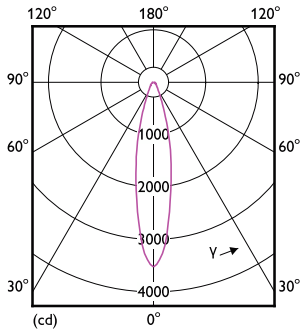

Versions

LEDclassic 5-50W MR16 830 60D

Plano de dimensiones

Product	D	C
MAS LED ExpertColor 15-75W 927 AR111 24D	111 mm	62 mm

MASTER LED spot LV AR111

Accent Diagrams

Accent Diagram - MAS LED ExpertColor 15-75W
927 AR111 24D

Beam Diagrams

Beam diagram - MAS LED ExpertColor 15-75W
927 AR111 24D