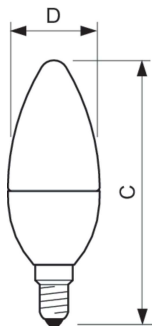

## Dimensional drawing

Product	D	C
MAS LEDcandle DT 6-40W E14 B38 CL_AP	38 mm	113 mm