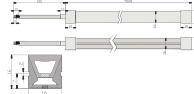

Dimensional drawing

Flex Cove - Neon Indoor

Light Technical	
Color rendering index (CRI)	90
Operating and Electrical	
Protection class IEC	Safety class III
Input Voltage	24 V
Line Frequency	- Hz
Controls and Dimming	
Dimmable	Yes - Check ballast compatibility
Mechanical and Housing	
Optical cover type	Without lens
Housing Color	White
Mech. impact protection code	IK03
Ingress protection code	IP44
Approval and Application	
Ambient temperature range	-20 to +45 °C
CE mark	No
Flammability mark	-
Initial Performance (IEC Compliant)	
Luminous flux tolerance	+/-10%