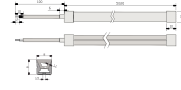

Dimensional drawing

Flex Cove - Neon Indoor

Light Technical	
Color rendering index (CRI)	90
Operating and Electrical	
Protection class IEC	Safety class III
Input Voltage	24 V
Line Frequency	- Hz
Controls and Dimming	
Dimmable	Yes - Check ballast compatibility
Mechanical and Housing	
Optical cover type	Without lens
Housing Color	White
Mech. impact protection code	IK03
Ingress protection code	IP44
Approval and Application	
Ambient temperature range	-20 to +45 °C
CE mark	No
Flammability mark	-
Initial Performance (IEC Compliant)	
Luminous flux tolerance	+/-10%