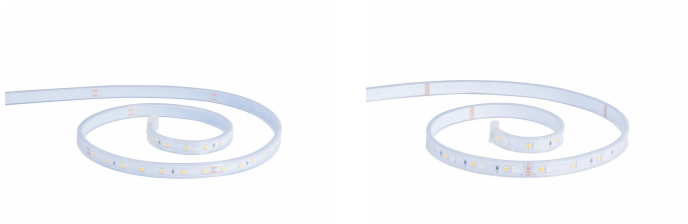

Specifications

Type	LS170S G2 - Basic version LS170S PRO - PRO version with higher lm/W and more LED qty./m
Mounting type	Surface Mounted and accessory available recessed with selected mounting accessory
Operating Temperature range	-25 to +45°C
Light Source	LED 2835
Mains Voltage	24VDC
Mechanical Accessories	various mounting bracket parts including surface mount and recessed.
Electrical Accessories	connector with leader cable connectors
Dimming	Driver to be ordered separately PSU: non-dimmable PSR: 1-10V PSD: DALI
Control system input	external driver to be ordered separately: DALI / 1-10V / DMX
Luminous flux	420~450lm @830,1m length 800~820lm @830,1m length 840~880lm @830,1m length 1200~1250lm @830,1m length 1600~1650lm @830,1m length 2000lm @830,1m length 2000lm @940, 1m length

Power consumption	3.4W ~ 16.5W per meter
Luminaire efficacy	Up to 140lm/W, depending on configuration
Correlated color temperature - CCT	827, 830, 840, 927, 930, 940, RGBW, Tunable White(2700K-6500K & 2200K-4000K)
Color Rendering index - CRI	CRI80, CRI90
Optical cover/lens finish	Linear diffuser as accessory included in the mounting accessory kit.
Protection Class	Class III
IEC61140	
Mechanical impact protection	IK03
Ingress protection	IP20 / IP44
Light source replaceable	No
Driver replaceable	Yes, external driver to be ordered separately
Overall length	5000mm per roll
Warranty	3yrs

Versions

Flex Cove G5

Flex Cove G5