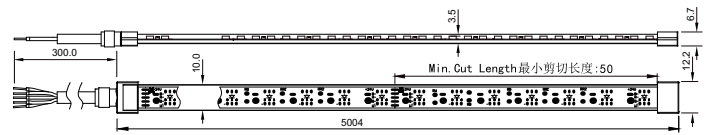

Flex Cove G6

Application

- Hospitality
- Offices
- Retail

Dimensional drawing