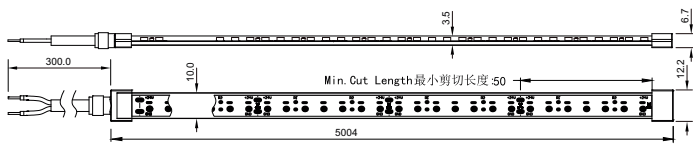

Flex Cove G6

Application

- Hospitality
- Offices
- Retail

Dimensional drawing