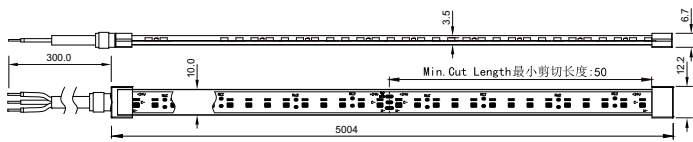

Flex Cove G6

Application

- Hospitality
- Offices
- Retail

Dimensional drawing