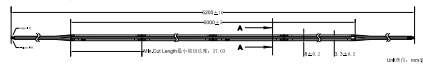

Flex Cove G6

Application

- Hospitality
- Offices
- Retail

Dimensional drawing