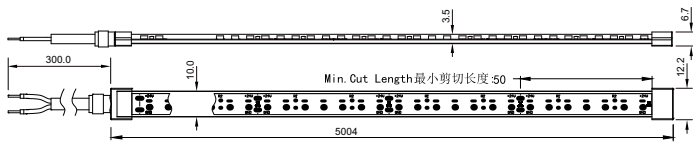

Flex Cove G6

Application

- Hospitality
- Offices
- Retail

Dimensional drawing