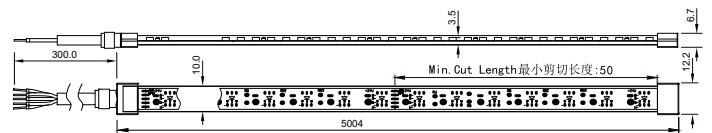

Flex Cove G6

Application

- Hospitality
- Offices
- Retail

Dimensional drawing