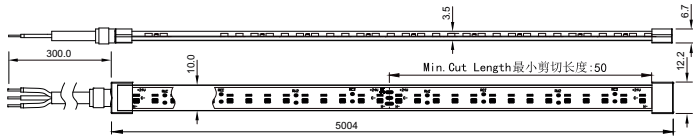

Dimensional drawing

General Information

Driver included	No
Gear	-
Number of gear units	-

Light Technical

Color rendering index (CRI)	90
Optic type	-

Operating and Electrical

Protection class IEC	Safety class III
Input Voltage	24 DC V
Line Frequency	- Hz
Suitable for random switching	No

Controls and Dimming

Maximum dim level	Not applicable

Mechanical and Housing

Mech. impact protection code	-

Approval and Application

CE mark	No
ENEC mark	-
Flammability mark	-
Glow-wire test	-

Light Technical (1/2)

Order Code	Full Product Name	Beam angle of light source	Correlated Color	Luminous	Luminous Flux
			Temperature (Nom)	Efficacy (rated) (Nom)	
911401519047	LS168S LED7 930 IP20 L5000 COB LA	140 degree(s)	3000 K	70 lm/W	700 lm
911401519147	LS168S LED7 940 IP20 L5000 COB LA	140 degree(s)	4000 K	80 lm/W	800 lm
911401519247	LS168S LED7 965 IP20 L5000 COB LA	140 degree(s)	6000 K	80 lm/W	800 lm
911401586046	LS168S LED4 930 IP20 L5000 COB	140 degree(s)	3000 K	70 lm/W	420 lm
911401586146	LS168S LED4 940 IP20 L5000 COB	140 degree(s)	4000 K	75 lm/W	460 lm
911401586246	LS168S LED4 965 IP20 L5000 COB	140 degree(s)	6000 K	75 lm/W	460 lm
911401586346	LS168S LED7 930 IP20 L5000 COB	140 degree(s)	3000 K	70 lm/W	700 lm
911401586446	LS168S LED7 940 IP20 L5000 COB	140 degree(s)	4000 K	80 lm/W	800 lm
911401586546	LS168S LED7 965 IP20 L5000 COB	140 degree(s)	6000 K	80 lm/W	800 lm
911401583947	LS165S COB 14W CRI90 3000K IP20 5M	140 degree(s)	3000 K	90 lm/W	1,250 lm
911401584047	LS165S COB 14W CRI90 4000K IP20 5M	140 degree(s)	4000 K	95 lm/W	1,350 lm
911401584147	LS165S COB 14W CRI90 6500K IP20 5M	140 degree(s)	6500 K	95 lm/W	1,350 lm
911401583347	LS165S COB 6W CRI90 3000K IP20 5M	140 degree(s)	3000 K	70 lm/W	420 lm
911401583447	LS165S COB 6W CRI90 4000K IP20 5M	140 degree(s)	4000 K	75 lm/W	460 lm
911401583547	LS165S COB 6W CRI90 6500K IP20 5M	140 degree(s)	6500 K	75 lm/W	460 lm
911401583647	LS165S COB 10W CRI90 3000K IP20 5M	140 degree(s)	3000 K	70 lm/W	700 lm
911401583747	LS165S COB 10W CRI90 4000K IP20 5M	140 degree(s)	4000 K	80 lm/W	800 lm