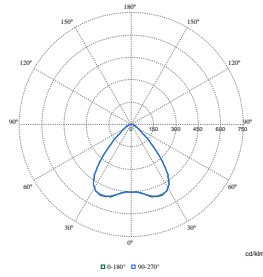

Polar Normal (separate) - LL500XI - 910925868955