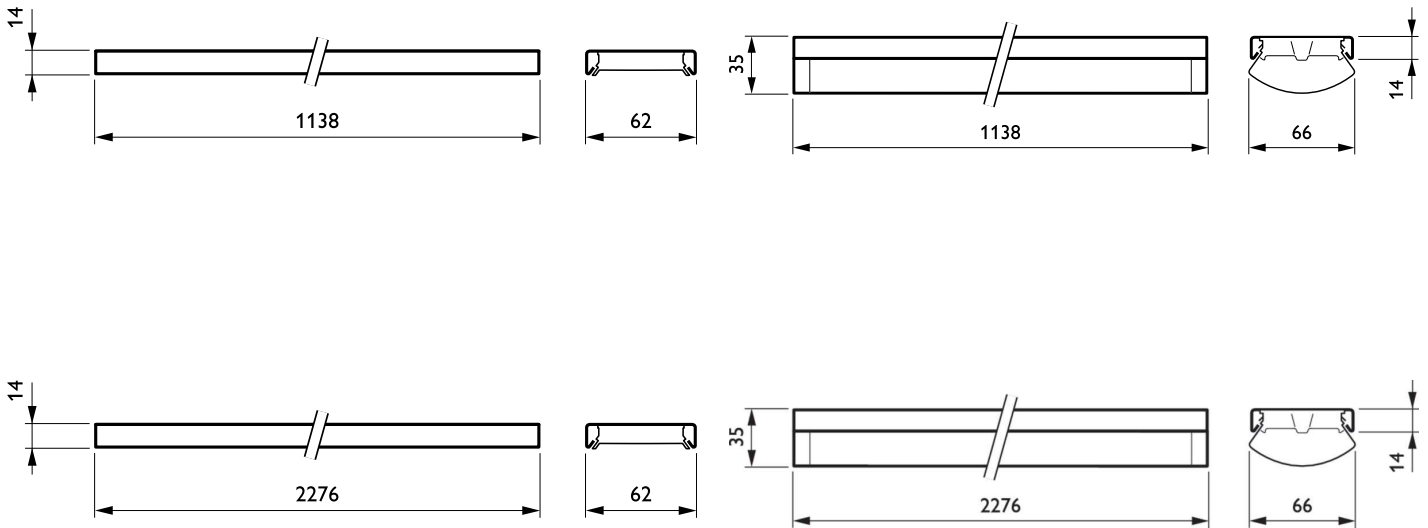

Maxos fusion

Application

- (Food) retail
- Industrial halls/areas
- Warehouses/distribution centers

Versions

Maxos Fusion Panel-LL512X WB BK

Maxos fusion panel 1,5m

Dimensional drawing

Maxos fusion