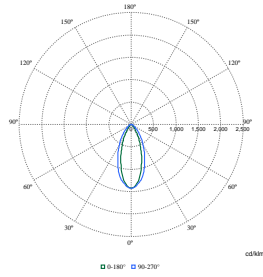

Polar Normal (separate) - LL500XI - 910925868956