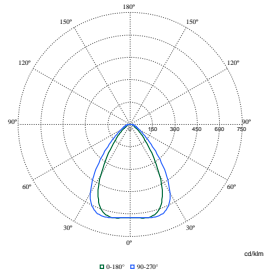

Polar Wide Diagrams

Polar Normal (separate) - LL500XI - 910925868966