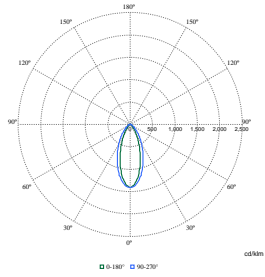

Polar Wide Diagrams

Polar Normal (separate) - LL500XI - 910925870803