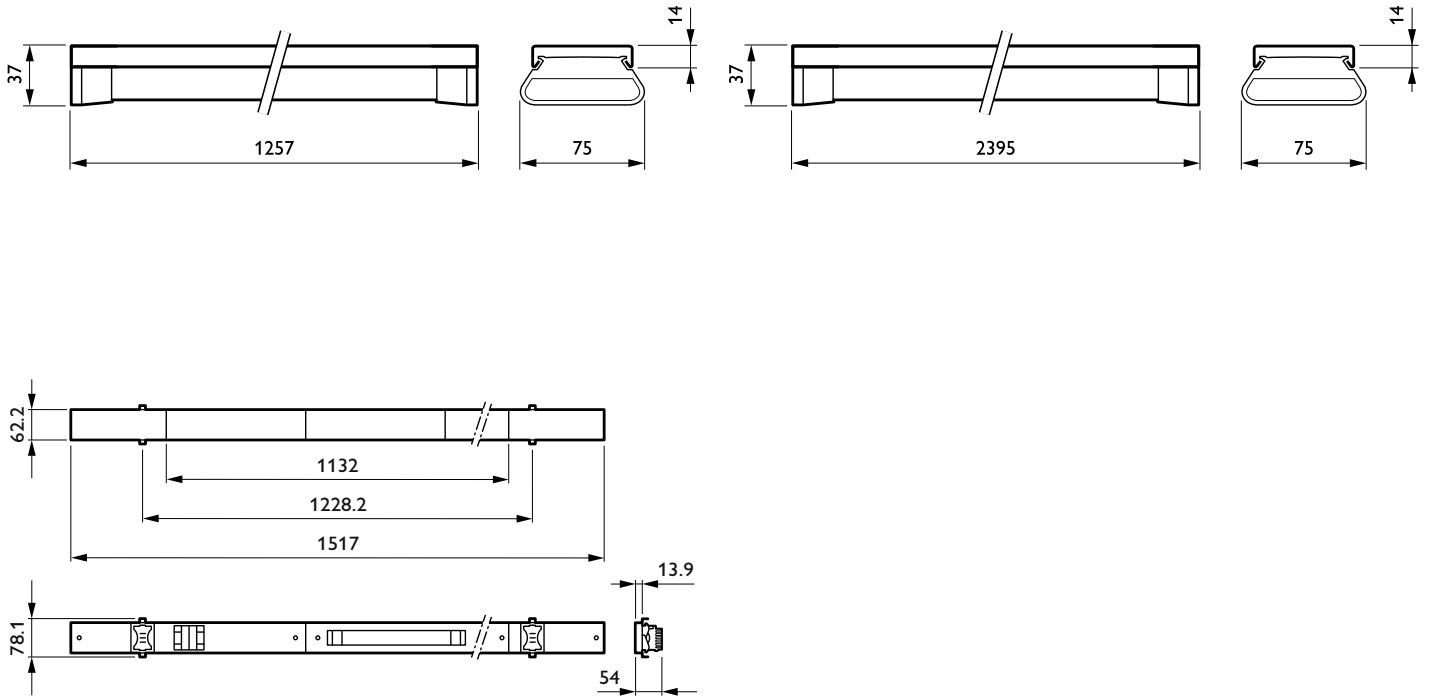

Maxos fusion

Dimensional drawing