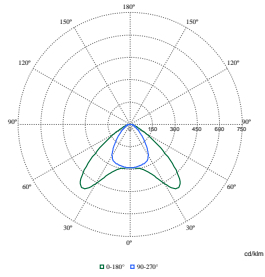

Polar Wide Diagrams

Polar Normal (separate) - LL500XI - 910925870777