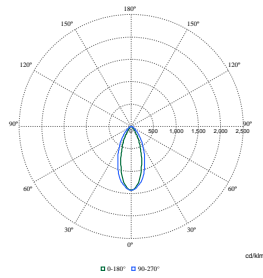

Maxos fusion

Order Code	Full Product Name	Produktfamilienocode
88925500	LL623X LED123S/840 DIA MB 7 WH HE	LL623X
88926200	LL623X LED123S/840 DIA WB 7 WH HE	LL623X

Order Code	Full Product Name	Produktfamilienocode
88927900	LL623X LED123S/840 DIA NB 7 WH HE	LL623X

Polar Wide Diagrams

Polar Normal (separate) - LL500XI - 910925868956