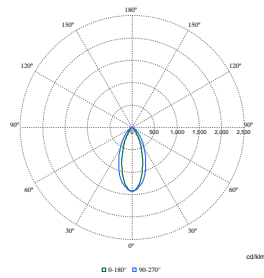

Maxos fusion

Order Code	Full Product Name	Produktfamiliencode
49591300	LL512X LED61S/840 DIA MB 7 WH HE	LL512X
49592000	LL512X LED61S/840 DIA WB 7 WH HE	LL512X
49593700	LL512X LED80S/840 DIA NB 7 WH HE	LL512X
49594400	LL512X LED80S/840 DIA MB 7 WH HE	LL512X
88911800	LL523X LED62S/840 DEIA WB-OC 13 WH HE	LL523X
88913200	LL523X LED62S/840 DIA DA25N 7 WH HE	LL523X
88914900	LL523X LED62S/840 DIA DA25W 7 WH HE	LL523X
88915600	LL523X LED62S/840 DIA DA35W 7 WH HE	LL523X
88916300	LL523X LED100S/840 DIA NB 7 WH HE	LL523X
88918700	LL523X LED100S/840 DIA A20 7 WH HE	LL523X
88919400	LL523X LED100S/840 DIA DA35W 7 WH HE	LL523X

Order Code	Full Product Name	Produktfamiliencode
88921700	LL523X LED123S/840 DIA A20 7 WH HE	LL523X
88922400	LL523X LED123S/840 DIA DA25W 7 WH HE	LL523X
88923100	LL523X LED123S/840 DIA DA35W 7 WH HE	LL523X
88924800	LL523X LED160S/840 DIA WB 7 WH HE	LL523X
91832000	LL523X LED123S/840 DIA WB 13 ELP3 WH HE	LL523X
88935400	LL612X LED61S/840 DIA WB 7 WH HE	LL612X
88906400	LL612X LED61S/840 DIA MB 7 WH HE	LL612X
88907100	LL612X LED61S/840 DIA NB 7 WH HE	LL612X
88925500	LL623X LED123S/840 DIA MB 7 WH HE	LL623X
88926200	LL623X LED123S/840 DIA WB 7 WH HE	LL623X
88927900	LL623X LED123S/840 DIA NB 7 WH HE	LL623X

Polar Wide Diagrams

Polar Normal (separate) - LL500XI - 910925868956