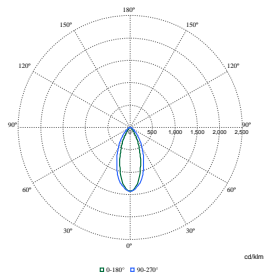

Maxos fusion

Order Code	Full Product Name	Produktfamiliencode
49591300	LL512X LED61S/840 DIA MB 7 WH HE	LL512X
49592000	LL512X LED61S/840 DIA WB 7 WH HE	LL512X
49593700	LL512X LED80S/840 DIA NB 7 WH HE	LL512X
49594400	LL512X LED80S/840 DIA MB 7 WH HE	LL512X
88911800	LL523X LED62S/840 DEIA WB-OC 13 WH HE	LL523X
88913200	LL523X LED62S/840 DIA DA25N 7 WH HE	LL523X
88914900	LL523X LED62S/840 DIA DA25W 7 WH HE	LL523X
88915600	LL523X LED62S/840 DIA DA35W 7 WH HE	LL523X
88916300	LL523X LED100S/840 DIA NB 7 WH HE	LL523X
88918700	LL523X LED100S/840 DIA A20 7 WH HE	LL523X
88919400	LL523X LED100S/840 DIA DA35W 7 WH HE	LL523X

Order Code	Full Product Name	Produktfamiliencode
88921700	LL523X LED123S/840 DIA A20 7 WH HE	LL523X
88922400	LL523X LED123S/840 DIA DA25W 7 WH HE	LL523X
88923100	LL523X LED123S/840 DIA DA35W 7 WH HE	LL523X
88924800	LL523X LED160S/840 DIA WB 7 WH HE	LL523X
91832000	LL523X LED123S/840 DIA WB 13 ELP3 WH HE	LL523X
88935400	LL612X LED61S/840 DIA WB 7 WH HE	LL612X
88906400	LL612X LED61S/840 DIA MB 7 WH HE	LL612X
88907100	LL612X LED61S/840 DIA NB 7 WH HE	LL612X
88925500	LL623X LED123S/840 DIA MB 7 WH HE	LL623X
88926200	LL623X LED123S/840 DIA WB 7 WH HE	LL623X
88927900	LL623X LED123S/840 DIA NB 7 WH HE	LL623X

Polar Wide Diagrams

Polar Normal (separate) - LL500XI - 910925868953