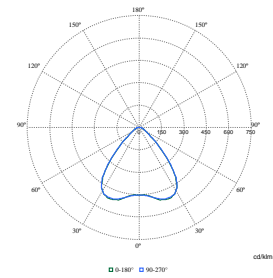

Maxos fusion

Order Code	Full Product Name	Produktfamiliencode
49591300	LL512X LED61S/840 DIA MB 7 WH HE	LL512X
49592000	LL512X LED61S/840 DIA WB 7 WH HE	LL512X
49593700	LL512X LED80S/840 DIA NB 7 WH HE	LL512X
49594400	LL512X LED80S/840 DIA MB 7 WH HE	LL512X
88911800	LL523X LED62S/840 DEIA WB-OC 13 WH HE	LL523X
88913200	LL523X LED62S/840 DIA DA25N 7 WH HE	LL523X
88914900	LL523X LED62S/840 DIA DA25W 7 WH HE	LL523X
88915600	LL523X LED62S/840 DIA DA35W 7 WH HE	LL523X
88916300	LL523X LED100S/840 DIA NB 7 WH HE	LL523X
88918700	LL523X LED100S/840 DIA A20 7 WH HE	LL523X
88919400	LL523X LED100S/840 DIA DA35W 7 WH HE	LL523X

Order Code	Full Product Name	Produktfamiliencode
88921700	LL523X LED123S/840 DIA A20 7 WH HE	LL523X
88922400	LL523X LED123S/840 DIA DA25W 7 WH HE	LL523X
88923100	LL523X LED123S/840 DIA DA35W 7 WH HE	LL523X
88924800	LL523X LED160S/840 DIA WB 7 WH HE	LL523X
91832000	LL523X LED123S/840 DIA WB 13 ELP3 WH HE	LL523X
88935400	LL612X LED61S/840 DIA WB 7 WH HE	LL612X
88906400	LL612X LED61S/840 DIA MB 7 WH HE	LL612X
88907100	LL612X LED61S/840 DIA NB 7 WH HE	LL612X
88925500	LL623X LED123S/840 DIA MB 7 WH HE	LL623X
88926200	LL623X LED123S/840 DIA WB 7 WH HE	LL623X
88927900	LL623X LED123S/840 DIA NB 7 WH HE	LL623X

Polar Wide Diagrams

Polar Normal (separate) - LL500XI - 910925868950