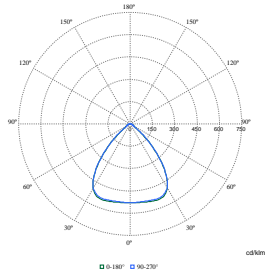

CoreLine trunking gen2.5

Polar Wide Diagrams

Polar Normal (separate) - LL240XI - 910925870131