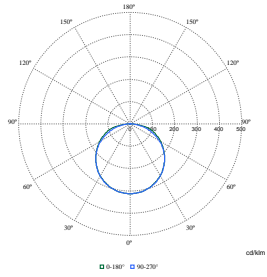

CoreLine trunking gen2.5

Polar Wide Diagrams

Polar Normal (separate) - LL240XI - 910925870130