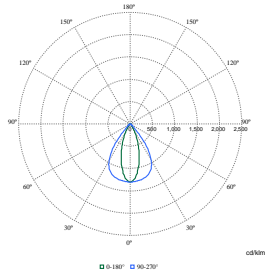

CoreLine trunking gen2.5

Polar Wide Diagrams

Polar Normal (separate) - LL240XI - 910925870154