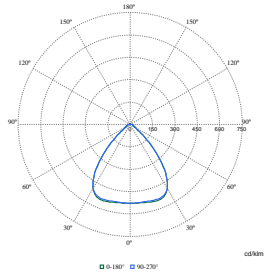

CoreLine Trunking gen2.5

Polar Wide Diagrams

Polar Normal (separate) - LL240XI - 910925870137