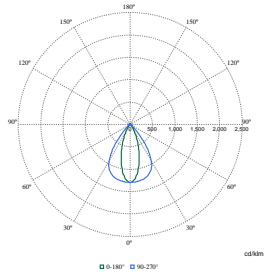

CoreLine Trunking gen2.5

Polar Wide Diagrams

Polar Normal (separate) - LL240XI - 910925870139