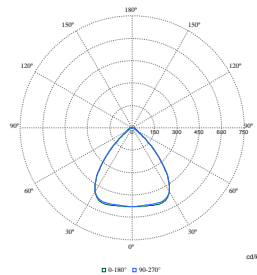

Controls and Dimming

Order Code	Full Product Name	Dimmable	Maximum dim level
910925870146	LL243X 160S/840 UE PSU WB BV WH	No	Not applicable
910925870147	LL243X 160S/840 UE DIA WB BV WH	Yes	1%
910925870150	LL243X 240S/840 HE PSU NB BV WH	No	Not applicable
910925870151	LL243X 240S/840 UE DIA NB BV WH	Yes	1%
910925870121	LL241X 80S/840 HE PSU WB 5x1.5 WH	No	Not applicable

Order Code	Full Product Name	Dimmable	Maximum dim level
910925870122	LL242X 80S/840 NE DIA WB 7x1.5 WH	Yes	1%
910925870125	LL242X 80S/840 UE DIA WB 7x1.5 WH	Yes	1%
910925870126	LL242X 80S/840 HE PSU WB 5x1.5 WH	No	Not applicable
910925870127	LL242X 120S/840 UE DIA WB 7x1.5 WH	Yes	1%

Product Data

Order Code	Full Product Name	Product family code
910925870146	LL243X 160S/840 UE PSU WB BV WH	LL243X
910925870147	LL243X 160S/840 UE DIA WB BV WH	LL243X
910925870150	LL243X 240S/840 HE PSU NB BV WH	LL243X
910925870151	LL243X 240S/840 UE DIA NB BV WH	LL243X
910925870121	LL241X 80S/840 HE PSU WB 5x1.5 WH	LL241X

Order Code	Full Product Name	Product family code
910925870122	LL242X 80S/840 NE DIA WB 7x1.5 WH	LL242X
910925870125	LL242X 80S/840 UE DIA WB 7x1.5 WH	LL242X
910925870126	LL242X 80S/840 HE PSU WB 5x1.5 WH	LL242X
910925870127	LL242X 120S/840 UE DIA WB 7x1.5 WH	LL242X

Polar Wide Diagrams