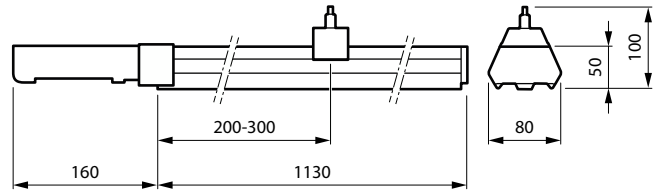

CoreLine trunking gen2.5

Dimensional drawing