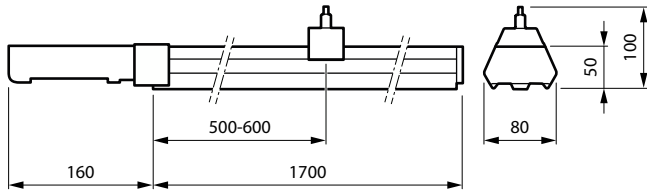

CoreLine trunking gen2.5

Dimensional drawing