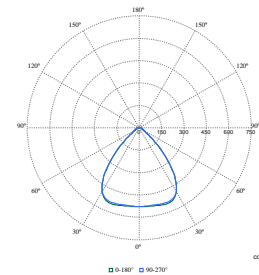

Controls and Dimming

Order Code	Full Product Name	Dimmable	Maximum dim level
910925870146	LL243X 160S/840 UE PSU WB BV WH	No	Not applicable
910925870147	LL243X 160S/840 UE DIA WB BV WH	Yes	1%
910925870150	LL243X 240S/840 HE PSU NB BV WH	No	Not applicable
910925870151	LL243X 240S/840 UE DIA NB BV WH	Yes	1%
910925870121	LL241X 80S/840 HE PSU WB 5x1.5 WH	No	Not applicable

Order Code	Full Product Name	Dimmable	Maximum dim level
910925870122	LL242X 80S/840 NE DIA WB 7x1.5 WH	Yes	1%
910925870125	LL242X 80S/840 UE DIA WB 7x1.5 WH	Yes	1%
910925870126	LL242X 80S/840 HE PSU WB 5x1.5 WH	No	Not applicable
910925870127	LL242X 120S/840 UE DIA WB 7x1.5 WH	Yes	1%

Product Data

Order Code	Full Product Name	Product family code
910925870146	LL243X 160S/840 UE PSU WB BV WH	LL243X
910925870147	LL243X 160S/840 UE DIA WB BV WH	LL243X
910925870150	LL243X 240S/840 HE PSU NB BV WH	LL243X
910925870151	LL243X 240S/840 UE DIA NB BV WH	LL243X
910925870121	LL241X 80S/840 HE PSU WB 5x1.5 WH	LL241X

Order Code	Full Product Name	Product family code
910925870122	LL242X 80S/840 NE DIA WB 7x1.5 WH	LL242X
910925870125	LL242X 80S/840 UE DIA WB 7x1.5 WH	LL242X
910925870126	LL242X 80S/840 HE PSU WB 5x1.5 WH	LL242X
910925870127	LL242X 120S/840 UE DIA WB 7x1.5 WH	LL242X

Polar Wide Diagrams