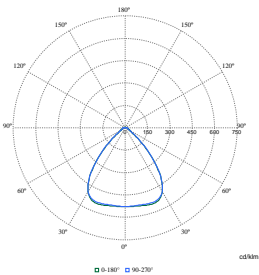

Controls and Dimming

Order Code	Full Product Name	Dimmable	Maximum dim level
910925870146	LL243X 160S/840 UE PSU WB BV WH	No	Not applicable
910925870147	LL243X 160S/840 UE DIA WB BV WH	Yes	1%
910925870150	LL243X 240S/840 HE PSU NB BV WH	No	Not applicable
910925870151	LL243X 240S/840 UE DIA NB BV WH	Yes	1%
910925870121	LL241X 80S/840 HE PSU WB 5x1.5 WH	No	Not applicable

Order Code	Full Product Name	Dimmable	Maximum dim level
910925870122	LL242X 80S/840 NE DIA WB 7x1.5 WH	Yes	1%
910925870125	LL242X 80S/840 UE DIA WB 7x1.5 WH	Yes	1%
910925870126	LL242X 80S/840 HE PSU WB 5x1.5 WH	No	Not applicable
910925870127	LL242X 120S/840 UE DIA WB 7x1.5 WH	Yes	1%

Product Data

Order Code	Full Product Name	Product family code
910925870146	LL243X 160S/840 UE PSU WB BV WH	LL243X
910925870147	LL243X 160S/840 UE DIA WB BV WH	LL243X
910925870150	LL243X 240S/840 HE PSU NB BV WH	LL243X
910925870151	LL243X 240S/840 UE DIA NB BV WH	LL243X
910925870121	LL241X 80S/840 HE PSU WB 5x1.5 WH	LL241X

Order Code	Full Product Name	Product family code
910925870122	LL242X 80S/840 NE DIA WB 7x1.5 WH	LL242X
910925870125	LL242X 80S/840 UE DIA WB 7x1.5 WH	LL242X
910925870126	LL242X 80S/840 HE PSU WB 5x1.5 WH	LL242X
910925870127	LL242X 120S/840 UE DIA WB 7x1.5 WH	LL242X

Polar Wide Diagrams