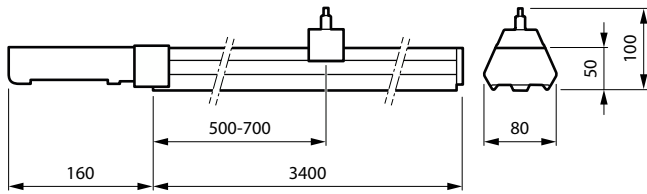

CoreLine trunking gen2.5

Dimensional drawing