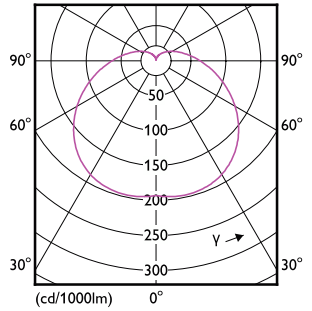

CorePro Plastic LEDbulbs