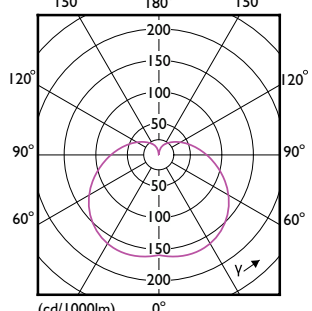

CorePro Plastic LEDbulbs