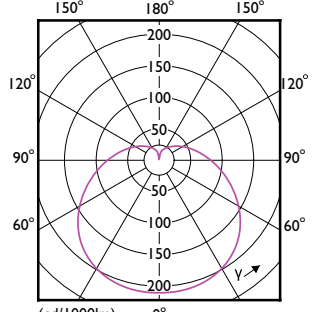

CorePro Plastic LEDbulbs