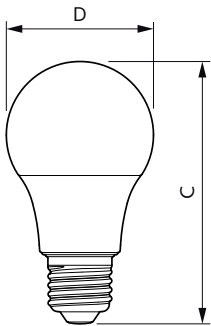

CorePro Plastic LEDbulbs

Розміри

Product	D	C
CorePro LEDbulb ND 13-100W A60 E27 827	60 mm	120 mm
CorePro LEDbulb ND 13-100W A60 E27 830	60 mm	120 mm
CorePro LEDbulb ND 13-100W A60 E27 840	60 mm	120 mm
CorePro LEDbulb ND 13-100W A60 E27 865	60 mm	120 mm

Product	D	C
CorePro LEDbulb ND 12.5-100W A60 E27 940	60 mm	110 mm
CorePro LEDbulb ND 13-100W A60 E27 930	60 mm	110 mm
CoreProLEDbulb ND 13-100W A60 E27 927	60 mm	120 mm
CoreProLEDbulb ND 13-100W A60 E27 930 UK	60 mm	110 mm

Product	D	C
CorePro LEDbulb ND 4.9-40W A60 E27 827	60 mm	107 mm
CorePro LEDbulb ND 4.9-40W A60 E27 827	60 mm	110 mm
CorePro LEDbulb ND 4.9-40W A60 E27 830	60 mm	107 mm
CorePro LEDbulb ND 4.9-40W A60 E27 840	60 mm	108 mm
CorePro LEDbulb ND 4.9-40W A60 E27 865	60 mm	107 mm
CorePro LEDbulb ND 4.9-40W A60 E27 930	60 mm	107 mm
CorePro LEDbulb ND 4.9-40W A60 E27 940	60 mm	107 mm
CorePro LEDbulb ND 7.5-60W A60 E27 930	60 mm	107 mm
CorePro LEDbulb ND 7.5-60W A60 E27 940	60 mm	107 mm
CorePro LEDbulb ND 8-60W A60 E27 827	60 mm	108 mm
CorePro LEDbulb ND 8-60W A60 E27 830	60 mm	108 mm
CorePro LEDbulb ND 8-60W A60 E27 840	60 mm	108 mm
CorePro LEDbulb ND 8-60W A60 E27 865	60 mm	108 mm
CorePro LEDbulb ND 8-60W A60 E27 927	60 mm	107 mm
CoreProLEDbulb ND 4.9-40W A60 E27 927	60 mm	107 mm
LEDbulb ND 8-60W A60 E27 827 6CT	60 mm	108 mm