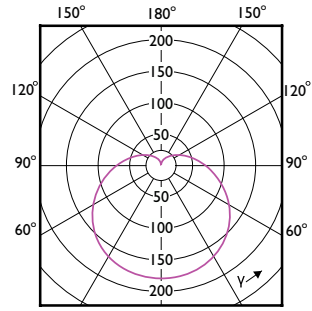

CorePro Plastic LEDbulbs