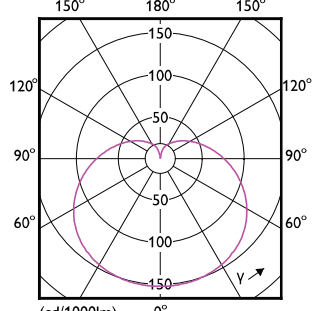

CorePro Plastic LEDbulbs