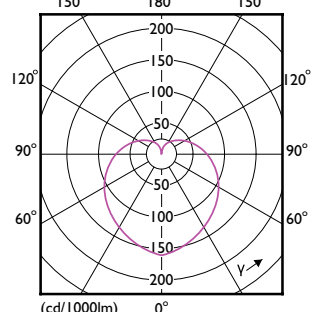

CorePro Plastic LEDbulbs