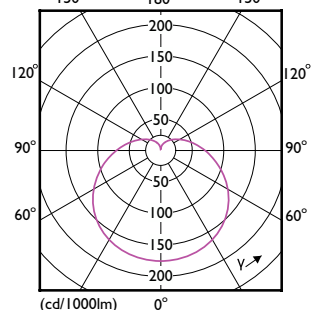

CorePro Plastic LEDbulbs