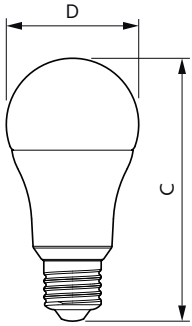

Розміри

Product	D	C
CorePro LEDbulb ND 10.5-75W A60 B22 930	60 mm	107 mm

Product	D	C
CorePro LEDbulb ND 10-75W A60 E27 827	60 mm	108 mm
CorePro LEDbulb ND 10-75W A60 E27 830	60 mm	108 mm
CorePro LEDbulb ND 10-75W A60 E27 840	60 mm	108 mm
CorePro LEDbulb ND 10-75W A60 E27 865	60 mm	108 mm
CorePro LEDbulb ND 10-75W A60 E27 940	60 mm	109 mm
CorePro LEDbulb ND 10.5-75W A60 E27 930	60 mm	109 mm
CorePro LEDbulb ND 11-75W A60 E27 927	60 mm	109 mm

Product	D	C
CorePro LEDbulb DIM 8-60W A60 E27 5CCT	60 mm	115 mm

CorePro Plastic LEDbulbs

Розміри

Product	D	C
CorePro LEDbulb ND 13-100W A60 E27 827	60 mm	120 mm
CorePro LEDbulb ND 13-100W A60 E27 830	60 mm	120 mm
CorePro LEDbulb ND 13-100W A60 E27 840	60 mm	120 mm
CorePro LEDbulb ND 13-100W A60 E27 865	60 mm	120 mm