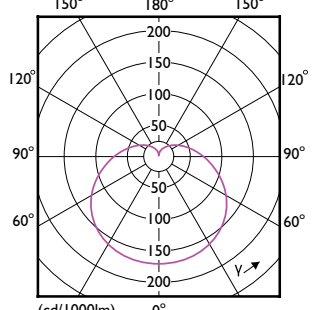

CorePro Plastic LEDbulbs