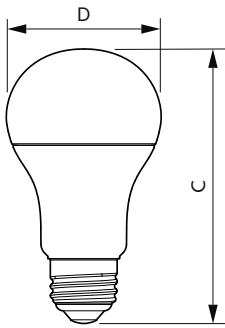

CorePro Plastic LEDbulbs

Розміри

Product	D	C
CorePro LEDbulb ND 13-100W A60 E27 827	60 mm	120 mm
CorePro LEDbulb ND 13-100W A60 E27 830	60 mm	120 mm
CorePro LEDbulb ND 13-100W A60 E27 840	60 mm	120 mm
CorePro LEDbulb ND 13-100W A60 E27 865	60 mm	120 mm

Product	D	C
CorePro LEDbulb ND 12.5-100W A60 E27 940	60 mm	110 mm
CorePro LEDbulb ND 13-100W A60 E27 930	60 mm	110 mm
CoreProLEDbulb ND 13-100W A60 E27 927	60 mm	120 mm
CoreProLEDbulb ND 13-100W A60 E27 930 UK	60 mm	110 mm

Product	D	C
CorePro LEDbulb ND 4.9-40W A60 E27 827	60 mm	107 mm
CorePro LEDbulb ND 4.9-40W A60 E27 827	60 mm	110 mm
CorePro LEDbulb ND 4.9-40W A60 E27 830	60 mm	107 mm
CorePro LEDbulb ND 4.9-40W A60 E27 840	60 mm	108 mm
CorePro LEDbulb ND 4.9-40W A60 E27 865	60 mm	107 mm
CorePro LEDbulb ND 4.9-40W A60 E27 930	60 mm	107 mm
CorePro LEDbulb ND 4.9-40W A60 E27 940	60 mm	107 mm
CorePro LEDbulb ND 7.5-60W A60 E27 930	60 mm	107 mm
CorePro LEDbulb ND 7.5-60W A60 E27 940	60 mm	107 mm
CorePro LEDbulb ND 8-60W A60 E27 827	60 mm	108 mm
CorePro LEDbulb ND 8-60W A60 E27 830	60 mm	108 mm
CorePro LEDbulb ND 8-60W A60 E27 840	60 mm	108 mm
CorePro LEDbulb ND 8-60W A60 E27 865	60 mm	108 mm
CorePro LEDbulb ND 8-60W A60 E27 927	60 mm	107 mm
CoreProLEDbulb ND 4.9-40W A60 E27 927	60 mm	107 mm
LEDbulb ND 8-60W A60 E27 827 6CT	60 mm	108 mm