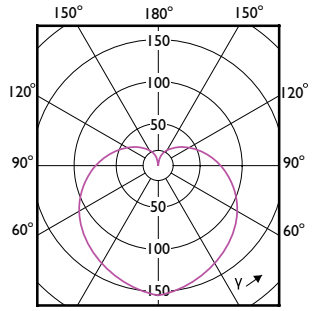

CorePro Plastic LEDbulbs