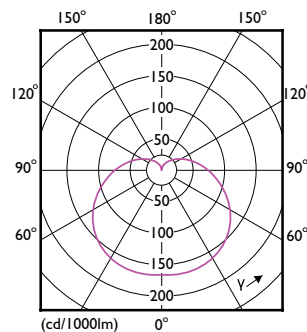

Order Code	Full Product Name	Діапазон температури довілля	Споживання енергії кВт/1000 год
929003540208	CorePro LEDbulb ND 4.9-40W A60 E27 827	від -20 °C до +45 °C	5 kWh
929003542502	CoreProLEDbulb ND 4.9-40W A60 E27 927	від -20 °C до +45 °C	5 kWh
929003542602	CorePro LEDbulb ND 4.9-40W A60 E27 930	від -20 °C до +45 °C	5 kWh
929003542702	CorePro LEDbulb ND 4.9-40W A60 E27 940	від -20 °C до +45 °C	5 kWh
929003543302	CorePro LEDbulb ND 8-60W A60 E27 927	від -20 °C до +45 °C	8 kWh
929003543402	CorePro LEDbulb ND 7.5-60W A60 E27 930	від -20 °C до +45 °C	8 kWh
929003543502	CorePro LEDbulb ND 7.5-60W A60 E27 940	від -20 °C до +45 °C	8 kWh
929003560908	CorePro LEDbulb ND 4.9-40W A60 E27 830	від -20 °C до +45 °C	5 kWh
929003564108	CorePro LEDbulb ND 4.9-40W A60 E27 840	від -20 °C до +45 °C	5 kWh
929003604208	CorePro LEDbulb ND 4.9-40W A60 E27 865	від -20 °C до +45 °C	5 kWh
929003607408	CorePro LEDbulb ND 8-60W A60 E27 830	від -20 °C до +45 °C	8 kWh
929003785202	CorePro LEDbulb DIM 8-60W A60 E27 5CCT	від -20 °C до +45 °C	8 kWh
929003603202	CorePro LEDbulb ND 4.9-40W A60 E27 827	від -20 °C до +45 °C	5 kWh