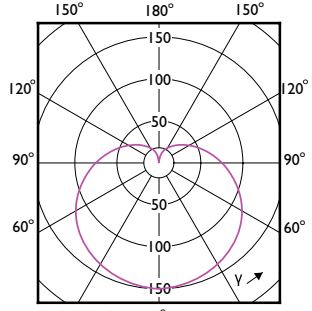

CorePro Plastic LEDbulbs