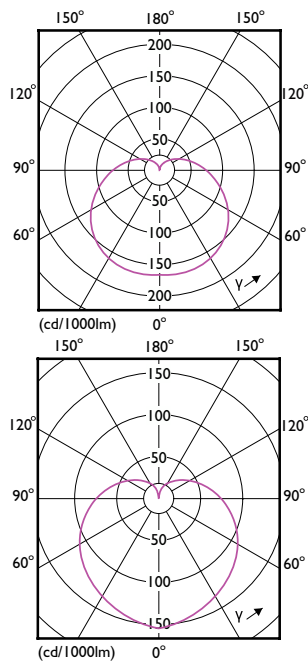

Order Code	Full Product Name	Interval temperatură ambientală	Consum de energie kWh/1000 h
47516800	CorePro LEDbulb ND 8-60W A60 E27 927	De la -20 °C până la 45 °C	8 kWh
32960700	CorePro LEDbulb ND 7.5-60W A60 E27 930	De la -20 °C până la 45 °C	8 kWh
32962100	CorePro LEDbulb ND 7.5-60W A60 E27 940	De la -20 °C până la 45 °C	8 kWh
16911100	CorePro LEDbulb ND 4.9-40W A60 E27 830	De la -20 °C până la 45 °C	5 kWh
16903600	CorePro LEDbulb ND 4.9-40W A60 E27 840	De la -20 °C până la 45 °C	5 kWh
16919700	CorePro LEDbulb ND 4.9-40W A60 E27 865	De la -20 °C până la 45 °C	5 kWh
16913500	CorePro LEDbulb ND 8-60W A60 E27 830	De la -20 °C până la 45 °C	8 kWh
35333600	CorePro LEDbulb DIM 8-60W A60 E27 5CCT	De la -20 până la +45 °C	8 kWh
57757800	CorePro LEDbulb ND 4.9-40W A60 E27 827	De la -20 °C până la 45 °C	5 kWh