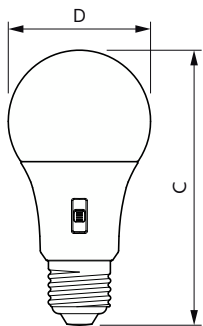

Product	D	C
CorePro LEDbulb ND 10-75W A60 E27 827	60 mm	108 mm
CorePro LEDbulb ND 10-75W A60 E27 830	60 mm	108 mm
CorePro LEDbulb ND 10-75W A60 E27 840	60 mm	108 mm
CorePro LEDbulb ND 10-75W A60 E27 865	60 mm	108 mm
CorePro LEDbulb ND 10-75W A60 E27 940	60 mm	109 mm
CorePro LEDbulb ND 10.5-75W A60 E27 930	60 mm	109 mm
CorePro LEDbulb ND 11-75W A60 E27 927	60 mm	109 mm