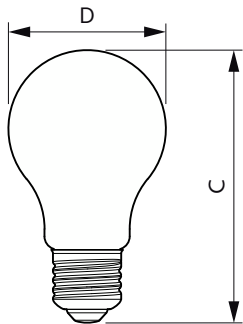

Product	D	C
CorePro LEDbulb ND 10-75W A60 E27 827	60 mm	108 mm
CorePro LEDbulb ND 10-75W A60 E27 830	60 mm	108 mm
CorePro LEDbulb ND 10-75W A60 E27 840	60 mm	108 mm
CorePro LEDbulb ND 10-75W A60 E27 865	60 mm	108 mm
CorePro LEDbulb ND 10-75W A60 E27 940	60 mm	109 mm
CorePro LEDbulb ND 10.5-75W A60 E27 930	60 mm	109 mm
CorePro LEDbulb ND 11-75W A60 E27 927	60 mm	109 mm