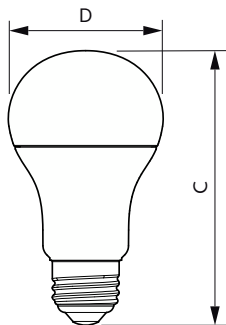

CorePro LEDbulb

Cote

Product	D	C
CoreProLEDbulb ND 13-100W A60 E27 927	60 mm	120 mm

Product	D	C
CorePro LEDbulb ND 4.9-40W A60 E27 827	60 mm	107 mm
CorePro LEDbulb ND 4.9-40W A60 E27 827	60 mm	110 mm
CorePro LEDbulb ND 4.9-40W A60 E27 830	60 mm	107 mm
CorePro LEDbulb ND 4.9-40W A60 E27 840	60 mm	108 mm
CorePro LEDbulb ND 4.9-40W A60 E27 865	60 mm	107 mm
CorePro LEDbulb ND 4.9-40W A60 E27 930	60 mm	107 mm
CorePro LEDbulb ND 4.9-40W A60 E27 940	60 mm	107 mm
CorePro LEDbulb ND 7.5-60W A60 E27 930	60 mm	107 mm
CorePro LEDbulb ND 7.5-60W A60 E27 940	60 mm	107 mm
CorePro LEDbulb ND 8-60W A60 E27 827	60 mm	108 mm
CorePro LEDbulb ND 8-60W A60 E27 830	60 mm	108 mm
CorePro LEDbulb ND 8-60W A60 E27 840	60 mm	108 mm
CorePro LEDbulb ND 8-60W A60 E27 865	60 mm	108 mm
CorePro LEDbulb ND 8-60W A60 E27 927	60 mm	107 mm
CoreProLEDbulb ND 4.9-40W A60 E27 927	60 mm	107 mm
LEDbulb ND 4.9-40W A60 E27 827 2CT	60 mm	107 mm

Informații generale

Baza elementului de fixare	E27
Ciclu de comutare	50.000

Date tehnice lumină

Factorul de menținere a fluxului luminos al lămpii la sfârșitul duratei de viață nominale (nom.)	70 %

Funcționare și sistem electric

Timp de pornire (nom.)	0,5 s

Sistem mecanic și carcasă

Finisaj bec	Mat

Informații generale

Order Code	Full Product Name	Durată de viață nominală
47520500	CoreProLEDbulb ND 13-100W A60 E27 927	15.000 ore
16901200	CorePro LEDbulb ND 13-100W A60 E27 827	15.000 ore

Order Code	Full Product Name	Durată de viață nominală
16909800	CorePro LEDbulb ND 13-100W A60 E27 840	15.000 ore
47103000	LEDbulb ND 13-100W A67 E27 840 2CT	15.000 ore