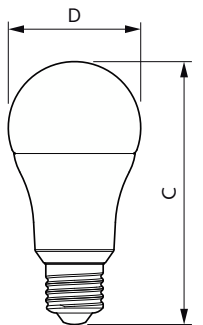

Product	D	C
CorePro LEDbulb ND 10-75W A60 E27 827	60 mm	108 mm
CorePro LEDbulb ND 10-75W A60 E27 830	60 mm	108 mm
CorePro LEDbulb ND 10-75W A60 E27 840	60 mm	108 mm
CorePro LEDbulb ND 10-75W A60 E27 865	60 mm	108 mm
CorePro LEDbulb ND 10-75W A60 E27 940	60 mm	109 mm
CorePro LEDbulb ND 10.5-75W A60 E27 930	60 mm	109 mm
CorePro LEDbulb ND 11-75W A60 E27 927	60 mm	109 mm