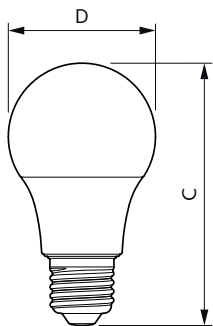

CorePro LEDbulb

Cote

Product	D	C
CoreProLEDbulb ND 13-100W A60 E27 927	60 mm	120 mm

Product	D	C
CorePro LEDbulb ND 4.9-40W A60 E27 827	60 mm	107 mm
CorePro LEDbulb ND 4.9-40W A60 E27 827	60 mm	110 mm
CorePro LEDbulb ND 4.9-40W A60 E27 830	60 mm	107 mm
CorePro LEDbulb ND 4.9-40W A60 E27 840	60 mm	108 mm
CorePro LEDbulb ND 4.9-40W A60 E27 865	60 mm	107 mm
CorePro LEDbulb ND 4.9-40W A60 E27 930	60 mm	107 mm
CorePro LEDbulb ND 4.9-40W A60 E27 940	60 mm	107 mm
CorePro LEDbulb ND 7.5-60W A60 E27 930	60 mm	107 mm
CorePro LEDbulb ND 7.5-60W A60 E27 940	60 mm	107 mm
CorePro LEDbulb ND 8-60W A60 E27 827	60 mm	108 mm
CorePro LEDbulb ND 8-60W A60 E27 830	60 mm	108 mm
CorePro LEDbulb ND 8-60W A60 E27 840	60 mm	108 mm
CorePro LEDbulb ND 8-60W A60 E27 865	60 mm	108 mm
CorePro LEDbulb ND 8-60W A60 E27 927	60 mm	107 mm
CoreProLEDbulb ND 4.9-40W A60 E27 927	60 mm	107 mm
LEDbulb ND 4.9-40W A60 E27 827 2CT	60 mm	107 mm

Informații generale

Baza elementului de fixare	E27
Ciclu de comutare	50.000

Date tehnice lumină

Factorul de menținere a fluxului luminos al lămpii la sfârșitul duratei de viață nominale (nom.)	70 %

Funcționare și sistem electric

Timp de pornire (nom.)	0,5 s

Sistem mecanic și carcasă

Finisaj bec	Mat

Informații generale

Order Code	Full Product Name	Durată de viață nominală
47520500	CoreProLEDbulb ND 13-100W A60 E27 927	15.000 ore
16901200	CorePro LEDbulb ND 13-100W A60 E27 827	15.000 ore

Order Code	Full Product Name	Durată de viață nominală
16909800	CorePro LEDbulb ND 13-100W A60 E27 840	15.000 ore
47103000	LEDbulb ND 13-100W A67 E27 840 2CT	15.000 ore