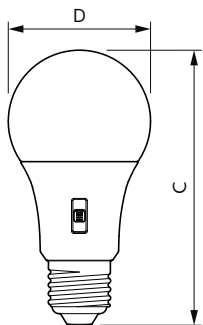

929004435102-CorePro-LEDbulb-D-40-60-75-100W-A60-5CCT

Desenho dimensional

Product	D	C
CorePro LEDbulb D 40-60-75-100W A60 5CCT	60 mm	118 mm

Product	D	C
CorePro LEDbulb ND 10-75W A60 E27 827	60 mm	108 mm
CorePro LEDbulb ND 10-75W A60 E27 830	60 mm	108 mm
CorePro LEDbulb ND 10-75W A60 E27 840	60 mm	108 mm
CorePro LEDbulb ND 10-75W A60 E27 865	60 mm	108 mm
CorePro LEDbulb ND 10-75W A60 E27 940	60 mm	109 mm
CorePro LEDbulb ND 10.5-75W A60 E27 930	60 mm	109 mm
CorePro LEDbulb ND 11-75W A60 E27 927	60 mm	109 mm

CorePro lâmpada LED

Desenho dimensional

Product	D	C
CorePro LEDbulb DIM 8-60W A60 E27 5CCT	60 mm	115 mm

Product	D	C
CorePro LEDbulb ND 13-100W A60 E27 827	60 mm	120 mm
CorePro LEDbulb ND 13-100W A60 E27 830	60 mm	120 mm
CorePro LEDbulb ND 13-100W A60 E27 840	60 mm	120 mm
CorePro LEDbulb ND 13-100W A60 E27 865	60 mm	120 mm