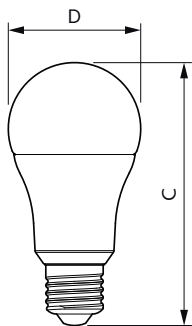

929004435102-CorePro-LEDbulb-D-40-60-75-100W-A60-5CCT

Desenho dimensional

Product	D	C
CorePro LEDbulb D 40-60-75-100W A60 5CCT	60 mm	118 mm

Product	D	C
CorePro LEDbulb ND 10-75W A60 E27 827	60 mm	108 mm
CorePro LEDbulb ND 10-75W A60 E27 830	60 mm	108 mm
CorePro LEDbulb ND 10-75W A60 E27 840	60 mm	108 mm
CorePro LEDbulb ND 10-75W A60 E27 865	60 mm	108 mm
CorePro LEDbulb ND 10-75W A60 E27 940	60 mm	109 mm
CorePro LEDbulb ND 10.5-75W A60 E27 930	60 mm	109 mm
CorePro LEDbulb ND 11-75W A60 E27 927	60 mm	109 mm

CorePro lâmpada LED

Desenho dimensional

Product	D	C
CorePro LEDbulb DIM 8-60W A60 E27 5CCT	60 mm	115 mm

Product	D	C
CorePro LEDbulb ND 13-100W A60 E27 827	60 mm	120 mm
CorePro LEDbulb ND 13-100W A60 E27 830	60 mm	120 mm
CorePro LEDbulb ND 13-100W A60 E27 840	60 mm	120 mm
CorePro LEDbulb ND 13-100W A60 E27 865	60 mm	120 mm