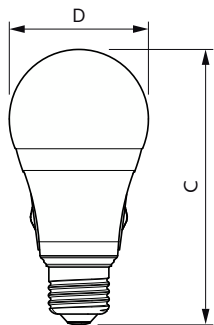

929004435102-CorePro-LEDbulb-D-40-60-75-100W-A60-5CCT

Desenho dimensional

Product	D	C
CorePro LEDbulb D 40-60-75-100W A60 5CCT	60 mm	118 mm

Product	D	C
CorePro LEDbulb ND 10-75W A60 E27 827	60 mm	108 mm
CorePro LEDbulb ND 10-75W A60 E27 830	60 mm	108 mm
CorePro LEDbulb ND 10-75W A60 E27 840	60 mm	108 mm
CorePro LEDbulb ND 10-75W A60 E27 865	60 mm	108 mm
CorePro LEDbulb ND 10-75W A60 E27 940	60 mm	109 mm
CorePro LEDbulb ND 10.5-75W A60 E27 930	60 mm	109 mm
CorePro LEDbulb ND 11-75W A60 E27 927	60 mm	109 mm

CorePro lâmpada LED

Desenho dimensional

Product	D	C
CorePro LEDbulb DIM 8-60W A60 E27 5CCT	60 mm	115 mm

Product	D	C
CorePro LEDbulb ND 13-100W A60 E27 827	60 mm	120 mm
CorePro LEDbulb ND 13-100W A60 E27 830	60 mm	120 mm
CorePro LEDbulb ND 13-100W A60 E27 840	60 mm	120 mm
CorePro LEDbulb ND 13-100W A60 E27 865	60 mm	120 mm