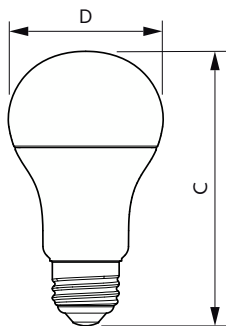

929004435102-CorePro-LEDbulb-D-40-60-75-100W-A60-5CCT

Desenho dimensional

Product	D	C
CorePro LEDbulb D 40-60-75-100W A60 5CCT	60 mm	118 mm

Product	D	C
CorePro LEDbulb ND 10-75W A60 E27 827	60 mm	108 mm
CorePro LEDbulb ND 10-75W A60 E27 830	60 mm	108 mm
CorePro LEDbulb ND 10-75W A60 E27 840	60 mm	108 mm
CorePro LEDbulb ND 10-75W A60 E27 865	60 mm	108 mm
CorePro LEDbulb ND 10-75W A60 E27 940	60 mm	109 mm
CorePro LEDbulb ND 10.5-75W A60 E27 930	60 mm	109 mm
CorePro LEDbulb ND 11-75W A60 E27 927	60 mm	109 mm

CorePro lâmpada LED

Desenho dimensional

Product	D	C
CorePro LEDbulb DIM 8-60W A60 E27 5CCT	60 mm	115 mm

Product	D	C
CorePro LEDbulb ND 13-100W A60 E27 827	60 mm	120 mm
CorePro LEDbulb ND 13-100W A60 E27 830	60 mm	120 mm
CorePro LEDbulb ND 13-100W A60 E27 840	60 mm	120 mm
CorePro LEDbulb ND 13-100W A60 E27 865	60 mm	120 mm