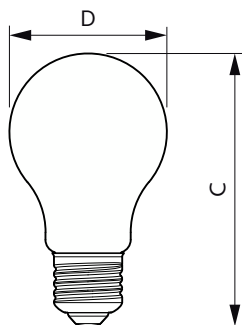

Aplicação

- hotéis, restaurantes, bares, cafés
- entradas, corredores, escadas, lavabos, áreas de recepção

CorePro lâmpada LED

Versions

LEDbulb A19 E26 15W

80W E27 A60 FR

LEDBulb 9W E27 DS FR DIM 1PF 6 AU RTP

929004435102-CorePro-LEDbulb-D-40-60-75-100W-A60-5CCT

Desenho dimensional

Product	D	C
CorePro LEDbulb D 40-60-75-100W A60 5CCT	60 mm	118 mm

Product	D	C
CorePro LEDbulb ND 10-75W A60 E27 827	60 mm	108 mm
CorePro LEDbulb ND 10-75W A60 E27 830	60 mm	108 mm
CorePro LEDbulb ND 10-75W A60 E27 840	60 mm	108 mm
CorePro LEDbulb ND 10-75W A60 E27 865	60 mm	108 mm
CorePro LEDbulb ND 10-75W A60 E27 940	60 mm	109 mm
CorePro LEDbulb ND 10.5-75W A60 E27 930	60 mm	109 mm
CorePro LEDbulb ND 11-75W A60 E27 927	60 mm	109 mm

CorePro lâmpada LED

Desenho dimensional

Product	D	C
CorePro LEDbulb DIM 8-60W A60 E27 5CCT	60 mm	115 mm

Product	D	C
CorePro LEDbulb ND 13-100W A60 E27 827	60 mm	120 mm
CorePro LEDbulb ND 13-100W A60 E27 830	60 mm	120 mm
CorePro LEDbulb ND 13-100W A60 E27 840	60 mm	120 mm
CorePro LEDbulb ND 13-100W A60 E27 865	60 mm	120 mm