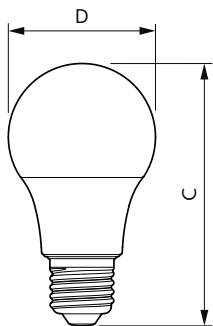

CorePro LEDbulb - Plastic

Maatschets

Product	D	C
CorePro LEDbulb ND 13-100W A60 E27 827	60 mm	120 mm
CorePro LEDbulb ND 13-100W A60 E27 830	60 mm	120 mm
CorePro LEDbulb ND 13-100W A60 E27 840	60 mm	120 mm

Product	D	C
CorePro LEDbulb ND 12.5-100W A60 E27 940	60 mm	110 mm

Product	D	C
CorePro LEDbulb ND 4.9-40W A60 E27 827	60 mm	107 mm
CorePro LEDbulb ND 4.9-40W A60 E27 830	60 mm	107 mm
CorePro LEDbulb ND 4.9-40W A60 E27 840	60 mm	108 mm
CorePro LEDbulb ND 4.9-40W A60 E27 930	60 mm	107 mm
CorePro LEDbulb ND 8-60W A60 E27 827	60 mm	108 mm
CorePro LEDbulb ND 8-60W A60 E27 827 SKT	60 mm	108 mm
CorePro LEDbulb ND 8-60W A60 E27 830	60 mm	108 mm
CorePro LEDbulb ND 8-60W A60 E27 840	60 mm	108 mm