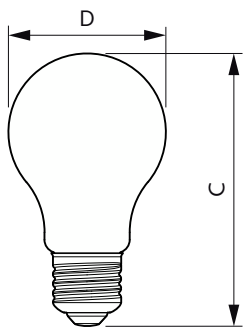

Maatschets

Product	D	C
CorePro LEDbulb D 40-60-75-100W A60 5CCT	60 mm	118 mm

Product	D	C
CorePro LEDbulb ND 10-75W A60 E27 827	60 mm	108 mm
CorePro LEDbulb ND 10-75W A60 E27 830	60 mm	108 mm
CorePro LEDbulb ND 10-75W A60 E27 840	60 mm	108 mm