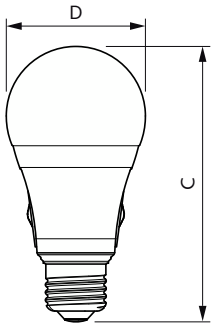

Maatschets

Product	D	C
CorePro LEDbulb D 40-60-75-100W A60 5CCT	60 mm	118 mm

Product	D	C
CorePro LEDbulb ND 10-75W A60 E27 827	60 mm	108 mm
CorePro LEDbulb ND 10-75W A60 E27 830	60 mm	108 mm
CorePro LEDbulb ND 10-75W A60 E27 840	60 mm	108 mm