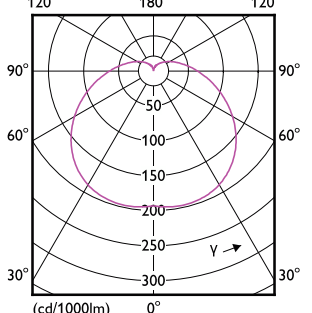

CorePro LEDbulb - Plastic