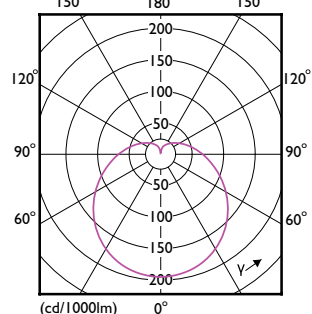

CorePro LEDbulb - Plastic