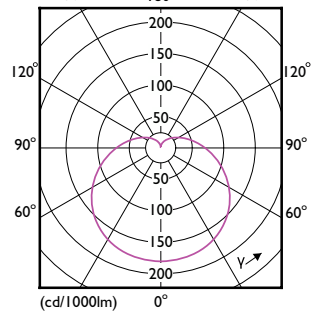

CorePro LEDbulb - Plastic