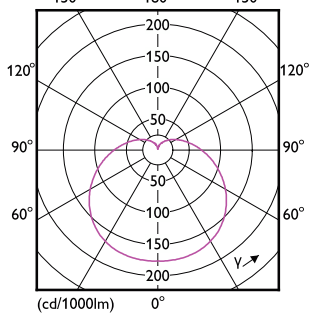

CorePro LEDbulb - Plastic