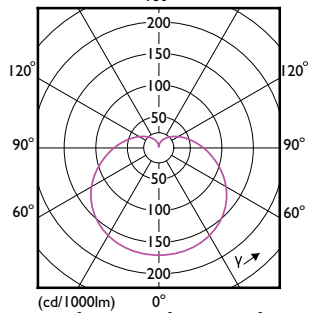

CorePro LEDbulb - Plastic