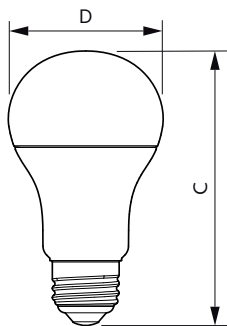

CorePro LEDbulb - Plastic

Maatschets

Product	D	C
CorePro LEDbulb ND 13-100W A60 E27 827	60 mm	120 mm
CorePro LEDbulb ND 13-100W A60 E27 830	60 mm	120 mm
CorePro LEDbulb ND 13-100W A60 E27 840	60 mm	120 mm

Product	D	C
CorePro LEDbulb ND 12.5-100W A60 E27 940	60 mm	110 mm

Product	D	C
CorePro LEDbulb ND 4.9-40W A60 E27 827	60 mm	107 mm
CorePro LEDbulb ND 4.9-40W A60 E27 830	60 mm	107 mm
CorePro LEDbulb ND 4.9-40W A60 E27 840	60 mm	108 mm
CorePro LEDbulb ND 4.9-40W A60 E27 930	60 mm	107 mm
CorePro LEDbulb ND 8-60W A60 E27 827	60 mm	108 mm
CorePro LEDbulb ND 8-60W A60 E27 827 SKT	60 mm	108 mm
CorePro LEDbulb ND 8-60W A60 E27 830	60 mm	108 mm
CorePro LEDbulb ND 8-60W A60 E27 840	60 mm	108 mm