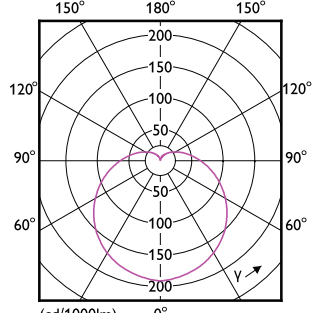

CorePro LEDbulb - Plastic