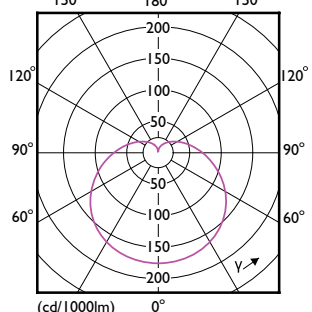

CorePro LEDbulb - Plastic