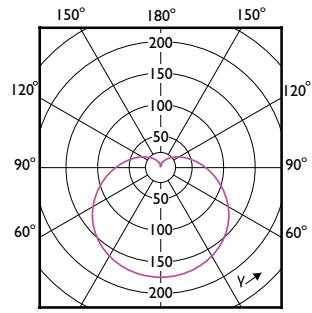

CorePro LEDbulb - Plastic