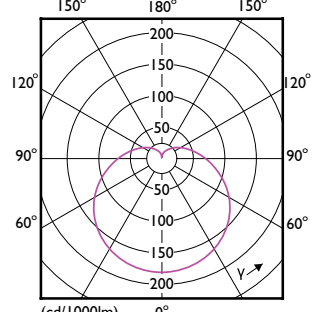

CorePro LEDbulb - Plastic