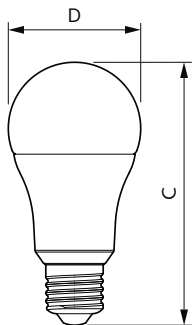

CorePro LEDbulb - Plastic

Maatschets

Product	D	C
CorePro LEDbulb ND 13-100W A60 E27 827	60 mm	120 mm
CorePro LEDbulb ND 13-100W A60 E27 830	60 mm	120 mm
CorePro LEDbulb ND 13-100W A60 E27 840	60 mm	120 mm

Product	D	C
CorePro LEDbulb ND 12.5-100W A60 E27 940	60 mm	110 mm

Product	D	C
CorePro LEDbulb ND 4.9-40W A60 E27 827	60 mm	107 mm
CorePro LEDbulb ND 4.9-40W A60 E27 830	60 mm	107 mm
CorePro LEDbulb ND 4.9-40W A60 E27 840	60 mm	108 mm
CorePro LEDbulb ND 4.9-40W A60 E27 930	60 mm	107 mm
CorePro LEDbulb ND 8-60W A60 E27 827	60 mm	108 mm
CorePro LEDbulb ND 8-60W A60 E27 827 SKT	60 mm	108 mm
CorePro LEDbulb ND 8-60W A60 E27 830	60 mm	108 mm
CorePro LEDbulb ND 8-60W A60 E27 840	60 mm	108 mm