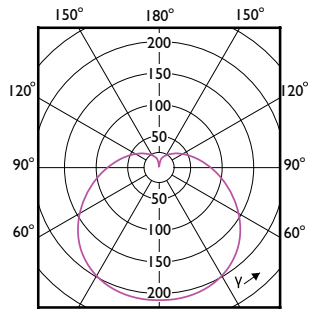

CorePro LEDbulb - Plastic