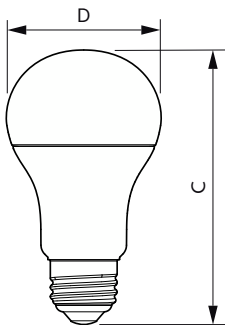

Product	D	C
CorePro LEDbulb ND 10-75W A60 E27 827	60 mm	108 mm
CorePro LEDbulb ND 10-75W A60 E27 830	60 mm	108 mm
CorePro LEDbulb ND 10-75W A60 E27 840	60 mm	108 mm

Product	D	C
CorePro LEDbulb ND 13-100W A60 E27 827	60 mm	120 mm
CorePro LEDbulb ND 13-100W A60 E27 830	60 mm	120 mm
CorePro LEDbulb ND 13-100W A60 E27 840	60 mm	120 mm