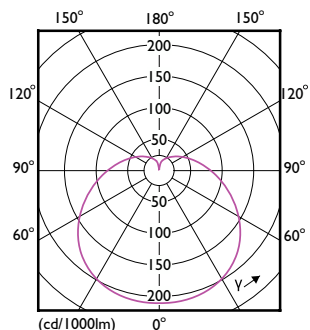

CorePro LEDbulb - Plastic

Order Code	Full Product Name	Bereik omgevingstemperatuur	Energieverbruik kWh/1.000 uur
8720169169159	CorePro LEDbulb ND 10-75W A60 E27 830	-20 °C t/m 45 °C	10 kWh
8720169168978	CorePro LEDbulb ND 8-60W A60 E27 827	-20 °C t/m 45 °C	8 kWh
8720169169050	CorePro LEDbulb ND 8-60W A60 E27 840	-20 °C t/m 45 °C	8 kWh
8720169168954	CorePro LEDbulb ND 4.9-40W A60 E27 827	-20 °C t/m 45 °C	5 kWh
8719514329560	CorePro LEDbulb ND 4.9-40W A60 E27 930	-20 °C t/m 45 °C	5 kWh
8720169169111	CorePro LEDbulb ND 4.9-40W A60 E27 830	-20 °C t/m 45 °C	5 kWh
8720169169036	CorePro LEDbulb ND 4.9-40W A60 E27 840	-20 °C t/m 45 °C	5 kWh
8720169169135	CorePro LEDbulb ND 8-60W A60 E27 830	-20 °C t/m 45 °C	8 kWh
8720169169272	CorePro LEDbulb ND 8-60W A60 E27 827 SKT	-20 °C t/m 45 °C	8 kWh