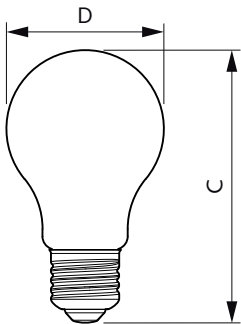

Product	D	C
CorePro LEDbulb ND 10-75W A60 E27 827	60 mm	108 mm
CorePro LEDbulb ND 10-75W A60 E27 830	60 mm	108 mm
CorePro LEDbulb ND 10-75W A60 E27 840	60 mm	108 mm

Product	D	C
CorePro LEDbulb ND 13-100W A60 E27 827	60 mm	120 mm
CorePro LEDbulb ND 13-100W A60 E27 830	60 mm	120 mm
CorePro LEDbulb ND 13-100W A60 E27 840	60 mm	120 mm