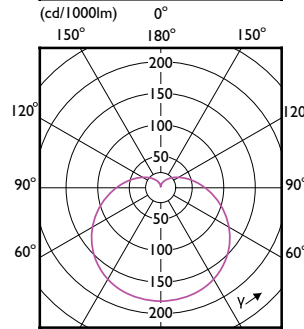

CorePro LEDbulb - Plastic

Order Code	Full Product Name	Bereik omgevingstemperatuur	Energieverbruik kWh/1.000 uur
8720169169159	CorePro LEDbulb ND 10-75W A60 E27 830	-20 °C t/m 45 °C	10 kWh
8720169168978	CorePro LEDbulb ND 8-60W A60 E27 827	-20 °C t/m 45 °C	8 kWh
8720169169050	CorePro LEDbulb ND 8-60W A60 E27 840	-20 °C t/m 45 °C	8 kWh
8720169168954	CorePro LEDbulb ND 4.9-40W A60 E27 827	-20 °C t/m 45 °C	5 kWh
8719514329560	CorePro LEDbulb ND 4.9-40W A60 E27 930	-20 °C t/m 45 °C	5 kWh
8720169169111	CorePro LEDbulb ND 4.9-40W A60 E27 830	-20 °C t/m 45 °C	5 kWh
8720169169036	CorePro LEDbulb ND 4.9-40W A60 E27 840	-20 °C t/m 45 °C	5 kWh
8720169169135	CorePro LEDbulb ND 8-60W A60 E27 830	-20 °C t/m 45 °C	8 kWh
8720169169272	CorePro LEDbulb ND 8-60W A60 E27 827 SKT	-20 °C t/m 45 °C	8 kWh