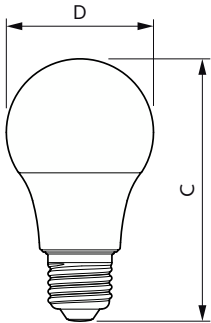

CorePro LEDbulb - Plastic

Maatschets

Product	D	C
CorePro LEDbulb ND 4.9-40W A60 E27 827	60 mm	107 mm
CorePro LEDbulb ND 4.9-40W A60 E27 830	60 mm	107 mm
CorePro LEDbulb ND 4.9-40W A60 E27 840	60 mm	108 mm
CorePro LEDbulb ND 4.9-40W A60 E27 930	60 mm	107 mm
CorePro LEDbulb ND 8-60W A60 E27 827	60 mm	108 mm
CorePro LEDbulb ND 8-60W A60 E27 827 SKT	60 mm	108 mm
CorePro LEDbulb ND 8-60W A60 E27 830	60 mm	108 mm
CorePro LEDbulb ND 8-60W A60 E27 840	60 mm	108 mm

Algemene informatie	
Lampvoet	E27
Schakelcyclus	50.000
Gegevens lichttechniek	
LLMF bij einde nominale levensduur (nom.)	70 %
Bedrijfs- en elektrische gegevens	
Opstarttijd (nom.)	0,5 s
Dimbaarheid en regelsystemen	
Dimbaar	Nee
Eigenschappen behuizing en afmetingen	
Lampafwerking	Mat

Algemene informatie

Order Code	Full Product Name	Nominale levensduur
8719514329706	CorePro LEDbulb ND 12.5-100W A60 E27 940	15.000 hr
8720169169012	CorePro LEDbulb ND 13-100W A60 E27 827	15.000 hr
8720169169098	CorePro LEDbulb ND 13-100W A60 E27 840	15.000 hr
8720169169173	CorePro LEDbulb ND 13-100W A60 E27 830	15.000 hr
8720169168992	CorePro LEDbulb ND 10-75W A60 E27 827	15.000 hr
8720169169074	CorePro LEDbulb ND 10-75W A60 E27 840	15.000 hr
8720169169159	CorePro LEDbulb ND 10-75W A60 E27 830	15.000 hr
8720169168978	CorePro LEDbulb ND 8-60W A60 E27 827	15.000 hr

Order Code	Full Product Name	Nominale levensduur
8720169169050	CorePro LEDbulb ND 8-60W A60 E27 840	15.000 hr
8720169168954	CorePro LEDbulb ND 4.9-40W A60 E27 827	15.000 hr
8719514329560	CorePro LEDbulb ND 4.9-40W A60 E27 930	15.000 hr
8720169169111	CorePro LEDbulb ND 4.9-40W A60 E27 830	10.000 hr
8720169169036	CorePro LEDbulb ND 4.9-40W A60 E27 840	15.000 hr
8720169169135	CorePro LEDbulb ND 8-60W A60 E27 830	15.000 hr
8720169169272	CorePro LEDbulb ND 8-60W A60 E27 827 SKT	15.000 hr

Gegevens lichttechniek

Order Code	Full Product Name	Bundelhoek (nom.)	Gecorreleerde kleurtemperatuur (nom.)	Kleurweergave-index (CRI)	Kleurcode	Lichtstroom
8719514329706	CorePro LEDbulb ND 12.5-100W A60 E27 940	200 graden	4000 K	90	940	1.521 lm
8720169169012	CorePro LEDbulb ND 13-100W A60 E27 827	180 graden	2700 K	80	827	1.521 lm
8720169169098	CorePro LEDbulb ND 13-100W A60 E27 840	180 graden	4000 K	80	840	1.521 lm
8720169169173	CorePro LEDbulb ND 13-100W A60 E27 830	180 graden	3000 K	80	830	1.521 lm
8720169168992	CorePro LEDbulb ND 10-75W A60 E27 827	180 graden	2700 K	80	827	1.055 lm
8720169169074	CorePro LEDbulb ND 10-75W A60 E27 840	180 graden	4000 K	80	840	1.055 lm