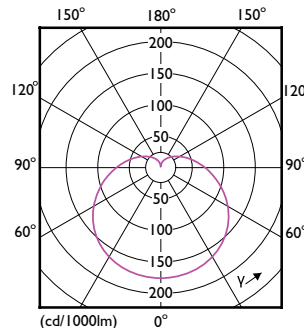

CorePro LEDbulb - Plastic

Order Code	Full Product Name	Bereik omgevingstemperatuur	Energieverbruik kWh/1.000 uur
8720169169159	CorePro LEDbulb ND 10-75W A60 E27 830	-20 °C t/m 45 °C	10 kWh
8720169168978	CorePro LEDbulb ND 8-60W A60 E27 827	-20 °C t/m 45 °C	8 kWh
8720169169050	CorePro LEDbulb ND 8-60W A60 E27 840	-20 °C t/m 45 °C	8 kWh
8720169168954	CorePro LEDbulb ND 4.9-40W A60 E27 827	-20 °C t/m 45 °C	5 kWh
8719514329560	CorePro LEDbulb ND 4.9-40W A60 E27 930	-20 °C t/m 45 °C	5 kWh
8720169169111	CorePro LEDbulb ND 4.9-40W A60 E27 830	-20 °C t/m 45 °C	5 kWh
8720169169036	CorePro LEDbulb ND 4.9-40W A60 E27 840	-20 °C t/m 45 °C	5 kWh
8720169169135	CorePro LEDbulb ND 8-60W A60 E27 830	-20 °C t/m 45 °C	8 kWh
8720169169272	CorePro LEDbulb ND 8-60W A60 E27 827 SKT	-20 °C t/m 45 °C	8 kWh