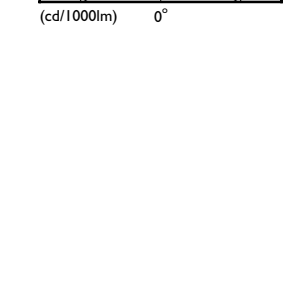

CorePro LEDbulb - Plastic

Order Code	Full Product Name	Bereik omgevingstemperatuur	Energieverbruik kWh/1.000 uur
8720169169159	CorePro LEDbulb ND 10-75W A60 E27 830	-20 °C t/m 45 °C	10 kWh
8720169168978	CorePro LEDbulb ND 8-60W A60 E27 827	-20 °C t/m 45 °C	8 kWh
8720169169050	CorePro LEDbulb ND 8-60W A60 E27 840	-20 °C t/m 45 °C	8 kWh
8720169168954	CorePro LEDbulb ND 4.9-40W A60 E27 827	-20 °C t/m 45 °C	5 kWh
8719514329560	CorePro LEDbulb ND 4.9-40W A60 E27 930	-20 °C t/m 45 °C	5 kWh
8720169169111	CorePro LEDbulb ND 4.9-40W A60 E27 830	-20 °C t/m 45 °C	5 kWh
8720169169036	CorePro LEDbulb ND 4.9-40W A60 E27 840	-20 °C t/m 45 °C	5 kWh
8720169169135	CorePro LEDbulb ND 8-60W A60 E27 830	-20 °C t/m 45 °C	8 kWh
8720169169272	CorePro LEDbulb ND 8-60W A60 E27 827 SKT	-20 °C t/m 45 °C	8 kWh