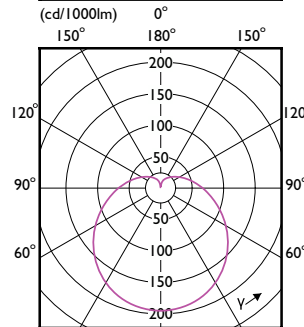

CorePro LEDbulb - Plastic

Order Code	Full Product Name	Bereik omgevingstemperatuur	Energieverbruik kWh/1.000 uur
8720169169159	CorePro LEDbulb ND 10-75W A60 E27 830	-20 °C t/m 45 °C	10 kWh
8720169168978	CorePro LEDbulb ND 8-60W A60 E27 827	-20 °C t/m 45 °C	8 kWh
8720169169050	CorePro LEDbulb ND 8-60W A60 E27 840	-20 °C t/m 45 °C	8 kWh
8720169168954	CorePro LEDbulb ND 4.9-40W A60 E27 827	-20 °C t/m 45 °C	5 kWh
8719514329560	CorePro LEDbulb ND 4.9-40W A60 E27 930	-20 °C t/m 45 °C	5 kWh
8720169169111	CorePro LEDbulb ND 4.9-40W A60 E27 830	-20 °C t/m 45 °C	5 kWh
8720169169036	CorePro LEDbulb ND 4.9-40W A60 E27 840	-20 °C t/m 45 °C	5 kWh
8720169169135	CorePro LEDbulb ND 8-60W A60 E27 830	-20 °C t/m 45 °C	8 kWh
8720169169272	CorePro LEDbulb ND 8-60W A60 E27 827 SKT	-20 °C t/m 45 °C	8 kWh