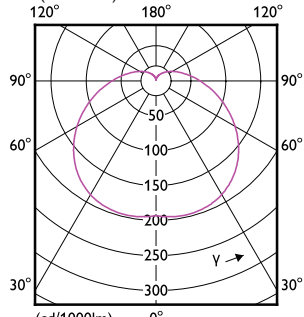

CorePro LEDbulb - Plastic

Order Code	Full Product Name	Bereik omgevingstemperatuur	Energieverbruik kWh/1.000 uur
8720169169159	CorePro LEDbulb ND 10-75W A60 E27 830	-20 °C t/m 45 °C	10 kWh
8720169168978	CorePro LEDbulb ND 8-60W A60 E27 827	-20 °C t/m 45 °C	8 kWh
8720169169050	CorePro LEDbulb ND 8-60W A60 E27 840	-20 °C t/m 45 °C	8 kWh
8720169168954	CorePro LEDbulb ND 4.9-40W A60 E27 827	-20 °C t/m 45 °C	5 kWh
8719514329560	CorePro LEDbulb ND 4.9-40W A60 E27 930	-20 °C t/m 45 °C	5 kWh
8720169169111	CorePro LEDbulb ND 4.9-40W A60 E27 830	-20 °C t/m 45 °C	5 kWh
8720169169036	CorePro LEDbulb ND 4.9-40W A60 E27 840	-20 °C t/m 45 °C	5 kWh
8720169169135	CorePro LEDbulb ND 8-60W A60 E27 830	-20 °C t/m 45 °C	8 kWh
8720169169272	CorePro LEDbulb ND 8-60W A60 E27 827 SKT	-20 °C t/m 45 °C	8 kWh