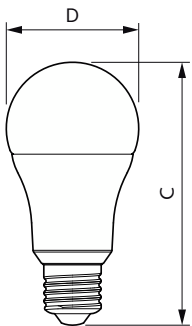

Product	D	C
CorePro LEDbulb ND 10-75W A60 E27 827	60 mm	108 mm
CorePro LEDbulb ND 10-75W A60 E27 830	60 mm	108 mm
CorePro LEDbulb ND 10-75W A60 E27 840	60 mm	108 mm

Product	D	C
CorePro LEDbulb ND 13-100W A60 E27 827	60 mm	120 mm
CorePro LEDbulb ND 13-100W A60 E27 830	60 mm	120 mm
CorePro LEDbulb ND 13-100W A60 E27 840	60 mm	120 mm