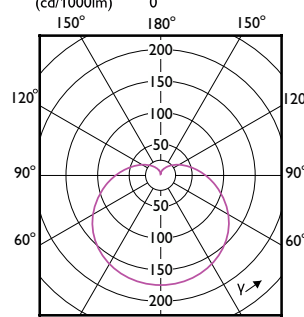

CorePro LEDbulb - Plastic

Order Code	Full Product Name	Bereik omgevingstemperatuur	Energieverbruik kWh/1.000 uur
8720169169159	CorePro LEDbulb ND 10-75W A60 E27 830	-20 °C t/m 45 °C	10 kWh
8720169168978	CorePro LEDbulb ND 8-60W A60 E27 827	-20 °C t/m 45 °C	8 kWh
8720169169050	CorePro LEDbulb ND 8-60W A60 E27 840	-20 °C t/m 45 °C	8 kWh
8720169168954	CorePro LEDbulb ND 4.9-40W A60 E27 827	-20 °C t/m 45 °C	5 kWh
8719514329560	CorePro LEDbulb ND 4.9-40W A60 E27 930	-20 °C t/m 45 °C	5 kWh
8720169169111	CorePro LEDbulb ND 4.9-40W A60 E27 830	-20 °C t/m 45 °C	5 kWh
8720169169036	CorePro LEDbulb ND 4.9-40W A60 E27 840	-20 °C t/m 45 °C	5 kWh
8720169169135	CorePro LEDbulb ND 8-60W A60 E27 830	-20 °C t/m 45 °C	8 kWh
8720169169272	CorePro LEDbulb ND 8-60W A60 E27 827 SKT	-20 °C t/m 45 °C	8 kWh