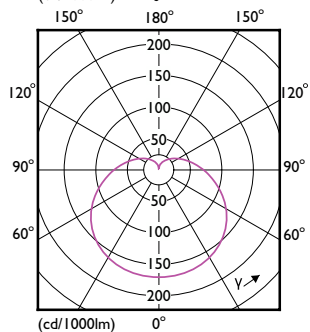

CorePro LEDbulb - Plastic

Order Code	Full Product Name	Bereik omgevingstemperatuur	Energieverbruik kWh/1.000 uur
8720169169159	CorePro LEDbulb ND 10-75W A60 E27 830	-20 °C t/m 45 °C	10 kWh
8720169168978	CorePro LEDbulb ND 8-60W A60 E27 827	-20 °C t/m 45 °C	8 kWh
8720169169050	CorePro LEDbulb ND 8-60W A60 E27 840	-20 °C t/m 45 °C	8 kWh
8720169168954	CorePro LEDbulb ND 4.9-40W A60 E27 827	-20 °C t/m 45 °C	5 kWh
8719514329560	CorePro LEDbulb ND 4.9-40W A60 E27 930	-20 °C t/m 45 °C	5 kWh
8720169169111	CorePro LEDbulb ND 4.9-40W A60 E27 830	-20 °C t/m 45 °C	5 kWh
8720169169036	CorePro LEDbulb ND 4.9-40W A60 E27 840	-20 °C t/m 45 °C	5 kWh
8720169169135	CorePro LEDbulb ND 8-60W A60 E27 830	-20 °C t/m 45 °C	8 kWh
8720169169272	CorePro LEDbulb ND 8-60W A60 E27 827 SKT	-20 °C t/m 45 °C	8 kWh