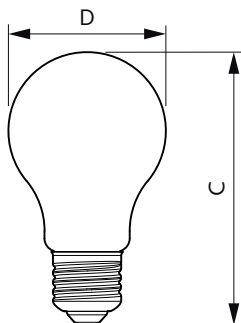

## Schéma dimensionnel

Product	D	C
CorePro LEDbulb ND 10.5-75W A60 B22 930	60 mm	107 mm
CorePro LEDbulb ND 7.5-60W A60 B22 930	60 mm	105 mm

Product	D	C
CorePro LEDbulb ND 10-75W A60 E27 940	60 mm	109 mm
CorePro LEDbulb ND 10.5-75W A60 E27 930	60 mm	109 mm
LEDbulb ND 10-75W A60 E27 827 6CT	60 mm	108 mm