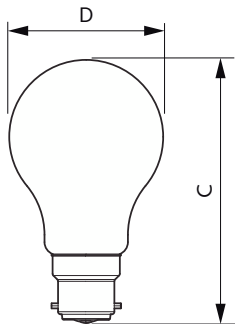

## Schéma dimensionnel

Product	D	C
CorePro LEDbulb ND 10.5-75W A60 B22 930	60 mm	107 mm
CorePro LEDbulb ND 7.5-60W A60 B22 930	60 mm	105 mm

Product	D	C
CorePro LEDbulb ND 10-75W A60 E27 940	60 mm	109 mm
CorePro LEDbulb ND 10.5-75W A60 E27 930	60 mm	109 mm
LEDbulb ND 10-75W A60 E27 827 6CT	60 mm	108 mm