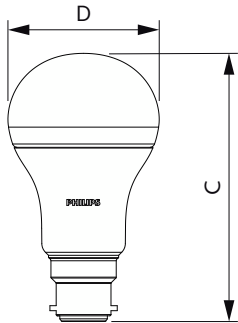

Ampoules LED plastiques CorePro

Schéma dimensionnel

Product	D	C
CorePro LEDbulb ND 13-100W A60 B22 930	60 mm	110 mm

Product	D	C
CorePro LEDbulb DIM 8-60W A60 E27 5CCT	60 mm	115 mm

Product	D	C
CorePro LEDbulb ND 12.5-100W A60 E27 940	60 mm	110 mm
CorePro LEDbulb ND 13-100W A60 E27 930	60 mm	110 mm

Product	D	C
CorePro LEDbulb ND 4.9-40W A60 E27 930	60 mm	107 mm
CorePro LEDbulb ND 4.9-40W A60 E27 940	60 mm	107 mm
CorePro LEDbulb ND 7.5-60W A60 E27 930	60 mm	107 mm
CorePro LEDbulb ND 7.5-60W A60 E27 940	60 mm	107 mm
LEDbulb ND 8-60W A60 E27 827 6CT	60 mm	108 mm