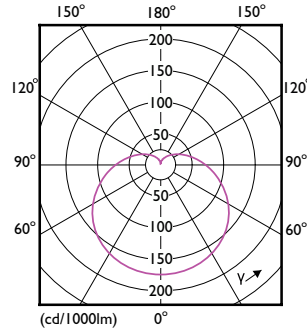

Ampoules LED plastiques CorePro

Order Code	Full Product Name	Gamme de températures ambiantes	Consommation d'énergie kWh/ 1 000 h
32958400	CorePro LEDbulb ND 4.9-40W A60 E27 940	-20 °C à 45 °C	5 kWh
32960700	CorePro LEDbulb ND 7.5-60W A60 E27 930	-20 °C à 45 °C	8 kWh
32962100	CorePro LEDbulb ND 7.5-60W A60 E27 940	-20 °C à 45 °C	8 kWh
17924000	CorePro LED Stick 7.5-57W E27 3CT 830	-20 °C à 45 °C	8 kWh
17926400	CorePro LED Stick 7.5-60W E27 3CT 840	-20 °C à 45 °C	8 kWh
35333600	CorePro LEDbulb DIM 8-60W A60 E27 5CCT	-20 à +45 °C	8 kWh