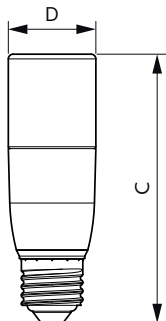

## Schéma dimensionnel

Product	D	C
CorePro LEDbulb ND 10.5-75W A60 B22 930	60 mm	107 mm
CorePro LEDbulb ND 7.5-60W A60 B22 930	60 mm	105 mm

Product	D	C
CorePro LEDbulb ND 10-75W A60 E27 940	60 mm	109 mm
CorePro LEDbulb ND 10.5-75W A60 E27 930	60 mm	109 mm
LEDbulb ND 10-75W A60 E27 827 6CT	60 mm	108 mm

## Schéma dimensionnel

Product	D	C
CorePro LEDbulb ND 13-100W A60 B22 930	60 mm	110 mm

Product	D	C
CorePro LEDbulb DIM 8-60W A60 E27 5CCT	60 mm	115 mm

Product	D	C
CorePro LEDbulb ND 12.5-100W A60 E27 940	60 mm	110 mm
CorePro LEDbulb ND 13-100W A60 E27 930	60 mm	110 mm

## Schéma dimensionnel

Product	D	C
CorePro LED Stick 7.5-57W E27 3CT 830	37,2 mm	114,3 mm
CorePro LED Stick 7.5-60W E27 3CT 840	37,2 mm	114,3 mm