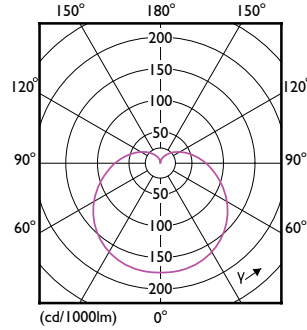

Ampoules LED plastiques CorePro

Order Code	Full Product Name	Gamme de températures ambiantes	Consommation d'énergie kWh/ 1 000 h
32958400	CorePro LEDbulb ND 4.9-40W A60 E27 940	-20 °C à 45 °C	5 kWh
32960700	CorePro LEDbulb ND 7.5-60W A60 E27 930	-20 °C à 45 °C	8 kWh
32962100	CorePro LEDbulb ND 7.5-60W A60 E27 940	-20 °C à 45 °C	8 kWh
17924000	CorePro LED Stick 7.5-57W E27 3CT 830	-20 °C à 45 °C	8 kWh
17926400	CorePro LED Stick 7.5-60W E27 3CT 840	-20 °C à 45 °C	8 kWh
35333600	CorePro LEDbulb DIM 8-60W A60 E27 5CCT	-20 à +45 °C	8 kWh