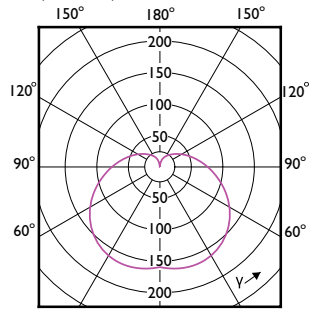

Ampoules LED plastiques CorePro

Order Code	Full Product Name	Gamme de températures ambiantes	Consommation d'énergie kWh/ 1 000 h
32958400	CorePro LEDbulb ND 4.9-40W A60 E27 940	-20 °C à 45 °C	5 kWh
32960700	CorePro LEDbulb ND 7.5-60W A60 E27 930	-20 °C à 45 °C	8 kWh
32962100	CorePro LEDbulb ND 7.5-60W A60 E27 940	-20 °C à 45 °C	8 kWh
17924000	CorePro LED Stick 7.5-57W E27 3CT 830	-20 °C à 45 °C	8 kWh
17926400	CorePro LED Stick 7.5-60W E27 3CT 840	-20 °C à 45 °C	8 kWh
35333600	CorePro LEDbulb DIM 8-60W A60 E27 5CCT	-20 à +45 °C	8 kWh