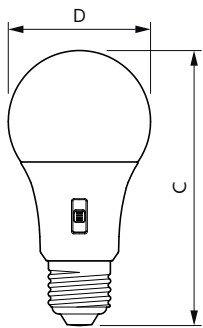

Ampoules LED plastiques CorePro

Schéma dimensionnel

Product	D	C
CorePro LEDbulb ND 13-100W A60 B22 930	60 mm	110 mm

Product	D	C
CorePro LEDbulb DIM 8-60W A60 E27 5CCT	60 mm	115 mm

Product	D	C
CorePro LEDbulb ND 12.5-100W A60 E27 940	60 mm	110 mm
CorePro LEDbulb ND 13-100W A60 E27 930	60 mm	110 mm

Product	D	C
CorePro LEDbulb ND 4.9-40W A60 E27 930	60 mm	107 mm
CorePro LEDbulb ND 4.9-40W A60 E27 940	60 mm	107 mm
CorePro LEDbulb ND 7.5-60W A60 E27 930	60 mm	107 mm
CorePro LEDbulb ND 7.5-60W A60 E27 940	60 mm	107 mm
LEDbulb ND 8-60W A60 E27 827 6CT	60 mm	108 mm