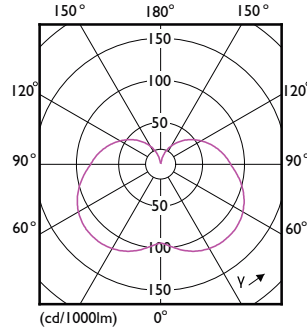

Ampoules LED plastiques CorePro

Order Code	Full Product Name	Gamme de températures ambiantes	Consommation d'énergie kWh/ 1 000 h
32958400	CorePro LEDbulb ND 4.9-40W A60 E27 940	-20 °C à 45 °C	5 kWh
32960700	CorePro LEDbulb ND 7.5-60W A60 E27 930	-20 °C à 45 °C	8 kWh
32962100	CorePro LEDbulb ND 7.5-60W A60 E27 940	-20 °C à 45 °C	8 kWh
17924000	CorePro LED Stick 7.5-57W E27 3CT 830	-20 °C à 45 °C	8 kWh
17926400	CorePro LED Stick 7.5-60W E27 3CT 840	-20 °C à 45 °C	8 kWh
35333600	CorePro LEDbulb DIM 8-60W A60 E27 5CCT	-20 à +45 °C	8 kWh