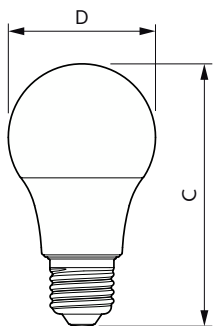

Ampoules LED plastiques CorePro

Schéma dimensionnel

Product	D	C
CorePro LEDbulb ND 13-100W A60 B22 930	60 mm	110 mm

Product	D	C
CorePro LEDbulb DIM 8-60W A60 E27 5CCT	60 mm	115 mm

Product	D	C
CorePro LEDbulb ND 12.5-100W A60 E27 940	60 mm	110 mm
CorePro LEDbulb ND 13-100W A60 E27 930	60 mm	110 mm

Product	D	C
CorePro LEDbulb ND 4.9-40W A60 E27 930	60 mm	107 mm
CorePro LEDbulb ND 4.9-40W A60 E27 940	60 mm	107 mm
CorePro LEDbulb ND 7.5-60W A60 E27 930	60 mm	107 mm
CorePro LEDbulb ND 7.5-60W A60 E27 940	60 mm	107 mm
LEDbulb ND 8-60W A60 E27 827 6CT	60 mm	108 mm