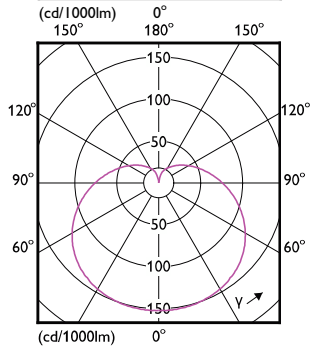

Ampoules LED plastiques CorePro

Order Code	Full Product Name	Gamme de températures ambiantes	Consommation d'énergie kWh/ 1 000 h
32958400	CorePro LEDbulb ND 4.9-40W A60 E27 940	-20 °C à 45 °C	5 kWh
32960700	CorePro LEDbulb ND 7.5-60W A60 E27 930	-20 °C à 45 °C	8 kWh
32962100	CorePro LEDbulb ND 7.5-60W A60 E27 940	-20 °C à 45 °C	8 kWh
17924000	CorePro LED Stick 7.5-57W E27 3CT 830	-20 °C à 45 °C	8 kWh
17926400	CorePro LED Stick 7.5-60W E27 3CT 840	-20 °C à 45 °C	8 kWh
35333600	CorePro LEDbulb DIM 8-60W A60 E27 5CCT	-20 à +45 °C	8 kWh