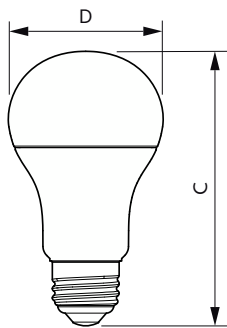

Ampoules LED plastiques CorePro

Schéma dimensionnel

Product	D	C
CorePro LEDbulb ND 13-100W A60 B22 930	60 mm	110 mm

Product	D	C
CorePro LEDbulb DIM 8-60W A60 E27 5CCT	60 mm	115 mm

Product	D	C
CorePro LEDbulb ND 12.5-100W A60 E27 940	60 mm	110 mm
CorePro LEDbulb ND 13-100W A60 E27 930	60 mm	110 mm

Product	D	C
CorePro LEDbulb ND 4.9-40W A60 E27 930	60 mm	107 mm
CorePro LEDbulb ND 4.9-40W A60 E27 940	60 mm	107 mm
CorePro LEDbulb ND 7.5-60W A60 E27 930	60 mm	107 mm
CorePro LEDbulb ND 7.5-60W A60 E27 940	60 mm	107 mm
LEDbulb ND 8-60W A60 E27 827 6CT	60 mm	108 mm