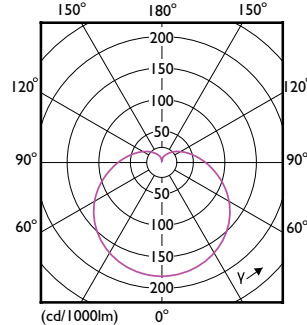

Ampoules LED plastiques CorePro

Order Code	Full Product Name	Gamme de températures ambiantes	Consommation d'énergie kWh/ 1 000 h
32958400	CorePro LEDbulb ND 4.9-40W A60 E27 940	-20 °C à 45 °C	5 kWh
32960700	CorePro LEDbulb ND 7.5-60W A60 E27 930	-20 °C à 45 °C	8 kWh
32962100	CorePro LEDbulb ND 7.5-60W A60 E27 940	-20 °C à 45 °C	8 kWh
17924000	CorePro LED Stick 7.5-57W E27 3CT 830	-20 °C à 45 °C	8 kWh
17926400	CorePro LED Stick 7.5-60W E27 3CT 840	-20 °C à 45 °C	8 kWh
35333600	CorePro LEDbulb DIM 8-60W A60 E27 5CCT	-20 à +45 °C	8 kWh