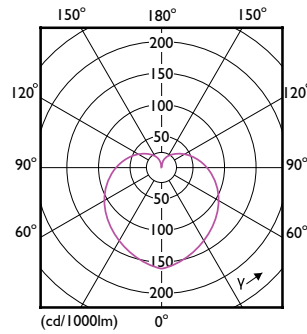

Ampoules LED plastiques CorePro

Order Code	Full Product Name	Gamme de températures ambiantes	Consommation d'énergie kWh/ 1 000 h
32958400	CorePro LEDbulb ND 4.9-40W A60 E27 940	-20 °C à 45 °C	5 kWh
32960700	CorePro LEDbulb ND 7.5-60W A60 E27 930	-20 °C à 45 °C	8 kWh
32962100	CorePro LEDbulb ND 7.5-60W A60 E27 940	-20 °C à 45 °C	8 kWh
17924000	CorePro LED Stick 7.5-57W E27 3CT 830	-20 °C à 45 °C	8 kWh
17926400	CorePro LED Stick 7.5-60W E27 3CT 840	-20 °C à 45 °C	8 kWh
35333600	CorePro LEDbulb DIM 8-60W A60 E27 5CCT	-20 à +45 °C	8 kWh