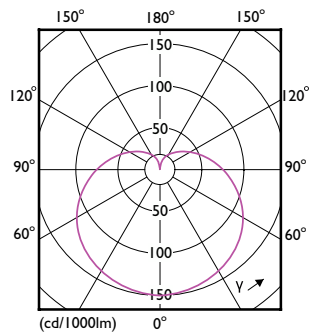

Ampoules LED plastiques CorePro

Order Code	Full Product Name	Gamme de températures ambiantes	Consommation d'énergie kWh/ 1 000 h
32958400	CorePro LEDbulb ND 4.9-40W A60 E27 940	-20 °C à 45 °C	5 kWh
32960700	CorePro LEDbulb ND 7.5-60W A60 E27 930	-20 °C à 45 °C	8 kWh
32962100	CorePro LEDbulb ND 7.5-60W A60 E27 940	-20 °C à 45 °C	8 kWh
17924000	CorePro LED Stick 7.5-57W E27 3CT 830	-20 °C à 45 °C	8 kWh
17926400	CorePro LED Stick 7.5-60W E27 3CT 840	-20 °C à 45 °C	8 kWh
35333600	CorePro LEDbulb DIM 8-60W A60 E27 5CCT	-20 à +45 °C	8 kWh