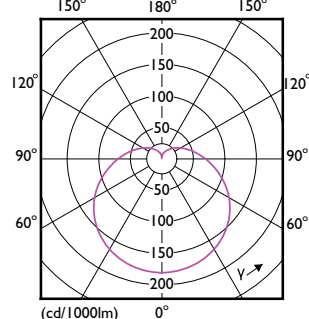

CorePro LEDbulb