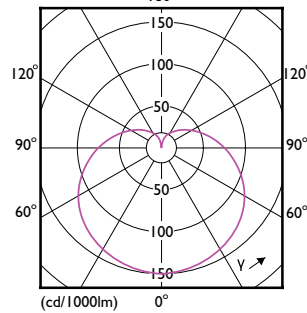

CorePro LEDbulb

Order Code	Full Product Name	Ambient temperature range	Energy consumption kWh/1,000 hours
929003543899	CoreProLEDbulb ND 7.5-60W A60 B22 930 UK	-20°C to 45°C	8 kWh
929003603102	CorePro LEDbulb ND 4.9-40W A60 B22 827	-20°C to 45°C	5 kWh
929002306208	CorePro LEDbulb ND 8-60W A60 E27 827	-20°C to 45°C	8 kWh
929002306308	CorePro LEDbulb ND 8-60W A60 E27 840	-20°C to 45°C	8 kWh
929002306309	LEDbulb ND 8-60W A60 E27 840 12CT	-20 to +45 °C	8 kWh
929003540208	CorePro LEDbulb ND 4.9-40W A60 E27 827	-20°C to 45°C	5 kWh
929003542599	CoreProLEDbulb ND 4.9-40W A60 E27 927 UK	-20°C to 45°C	5 kWh
929003542799	CorePro LEDbulb ND 4.9-40W A60 E27 940UK	-20°C to 45°C	5 kWh
929003543385	CorePro LEDbulb ND 8-60W A60 E27 927 UK	-20°C to 45°C	8 kWh
929003543499	CorePro LEDbulb ND 7.5-60W A60 E27 930UK	-20°C to 45°C	8 kWh
929003543599	CorePro LEDbulb ND 7.5-60W A60 E27 940UK	-20°C to 45°C	8 kWh
929003564108	CorePro LEDbulb ND 4.9-40W A60 E27 840	-20°C to 45°C	5 kWh
929003607408	CorePro LEDbulb ND 8-60W A60 E27 830	-20°C to 45°C	8 kWh
929003774009	LEDbulb ND 8-60W A60 E27 827 12CT	-20 to +45 °C	8 kWh
929001234002	CorePro LEDbulb ND 11-75W A60 B22 827	-20°C to 45°C	11 kWh
929001234102	CorePro LEDbulb ND 13-100W A60 B22 827	-20°C to 45°C	13 kWh