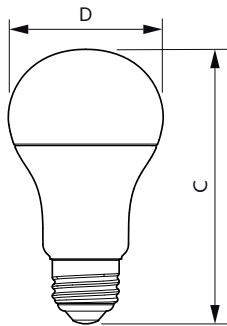

CorePro LEDbulb

Dimensional drawing

Product	D	C
CorePro LEDbulb ND 13-100W A60 E27 827	60 mm	120 mm
CorePro LEDbulb ND 13-100W A60 E27 830	60 mm	120 mm
CorePro LEDbulb ND 13-100W A60 E27 840	60 mm	120 mm

Product	D	C
CorePro LEDbulb ND 11-75W A60 B22 827	60 mm	110 mm
CorePro LEDbulb ND 13-100W A60 B22 827	60 mm	110 mm

Product	D	C
CorePro LEDbulb ND 12.5-100W A60 E27 940	60 mm	110 mm
CoreProLEDbulb ND 13-100W A60 E27 927 UK	60 mm	120 mm
CoreProLEDbulb ND 13-100W A60 E27 930 UK	60 mm	110 mm

Product	D	C
CorePro LEDbulb ND 4.9-40W A60 B22 827	60 mm	110 mm