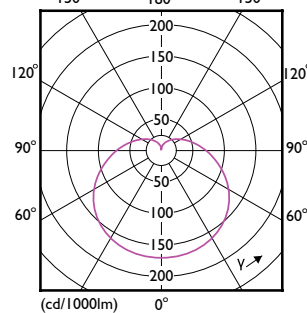

CorePro LEDbulb

Order Code	Full Product Name	Ambient temperature range	Energy consumption kWh/1,000 hours
929003543899	CoreProLEDbulb ND 7.5-60W A60 B22 930 UK	-20°C to 45°C	8 kWh
929003603102	CorePro LEDbulb ND 4.9-40W A60 B22 827	-20°C to 45°C	5 kWh
929002306208	CorePro LEDbulb ND 8-60W A60 E27 827	-20°C to 45°C	8 kWh
929002306308	CorePro LEDbulb ND 8-60W A60 E27 840	-20°C to 45°C	8 kWh
929002306309	LEDbulb ND 8-60W A60 E27 840 12CT	-20 to +45 °C	8 kWh
929003540208	CorePro LEDbulb ND 4.9-40W A60 E27 827	-20°C to 45°C	5 kWh
929003542599	CoreProLEDbulb ND 4.9-40W A60 E27 927 UK	-20°C to 45°C	5 kWh
929003542799	CorePro LEDbulb ND 4.9-40W A60 E27 940UK	-20°C to 45°C	5 kWh
929003543385	CorePro LEDbulb ND 8-60W A60 E27 927 UK	-20°C to 45°C	8 kWh
929003543499	CorePro LEDbulb ND 7.5-60W A60 E27 930UK	-20°C to 45°C	8 kWh
929003543599	CorePro LEDbulb ND 7.5-60W A60 E27 940UK	-20°C to 45°C	8 kWh
929003564108	CorePro LEDbulb ND 4.9-40W A60 E27 840	-20°C to 45°C	5 kWh
929003607408	CorePro LEDbulb ND 8-60W A60 E27 830	-20°C to 45°C	8 kWh
929003774009	LEDbulb ND 8-60W A60 E27 827 12CT	-20 to +45 °C	8 kWh
929001234002	CorePro LEDbulb ND 11-75W A60 B22 827	-20°C to 45°C	11 kWh
929001234102	CorePro LEDbulb ND 13-100W A60 B22 827	-20°C to 45°C	13 kWh