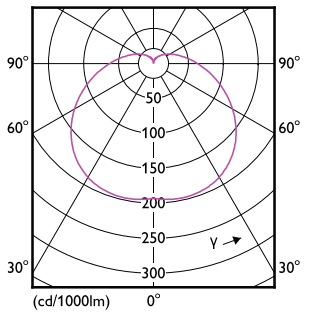

CorePro LEDbulb