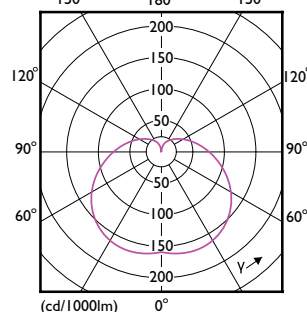

CorePro LEDbulb

Order Code	Full Product Name	Ambient temperature range	Energy consumption kWh/1,000 hours
929003543899	CoreProLEDbulb ND 7.5-60W A60 B22 930 UK	-20°C to 45°C	8 kWh
929003603102	CorePro LEDbulb ND 4.9-40W A60 B22 827	-20°C to 45°C	5 kWh
929002306208	CorePro LEDbulb ND 8-60W A60 E27 827	-20°C to 45°C	8 kWh
929002306308	CorePro LEDbulb ND 8-60W A60 E27 840	-20°C to 45°C	8 kWh
929002306309	LEDbulb ND 8-60W A60 E27 840 12CT	-20 to +45 °C	8 kWh
929003540208	CorePro LEDbulb ND 4.9-40W A60 E27 827	-20°C to 45°C	5 kWh
929003542599	CoreProLEDbulb ND 4.9-40W A60 E27 927 UK	-20°C to 45°C	5 kWh
929003542799	CorePro LEDbulb ND 4.9-40W A60 E27 940UK	-20°C to 45°C	5 kWh
929003543385	CorePro LEDbulb ND 8-60W A60 E27 927 UK	-20°C to 45°C	8 kWh
929003543499	CorePro LEDbulb ND 7.5-60W A60 E27 930UK	-20°C to 45°C	8 kWh
929003543599	CorePro LEDbulb ND 7.5-60W A60 E27 940UK	-20°C to 45°C	8 kWh
929003564108	CorePro LEDbulb ND 4.9-40W A60 E27 840	-20°C to 45°C	5 kWh
929003607408	CorePro LEDbulb ND 8-60W A60 E27 830	-20°C to 45°C	8 kWh
929003774009	LEDbulb ND 8-60W A60 E27 827 12CT	-20 to +45 °C	8 kWh
929001234002	CorePro LEDbulb ND 11-75W A60 B22 827	-20°C to 45°C	11 kWh
929001234102	CorePro LEDbulb ND 13-100W A60 B22 827	-20°C to 45°C	13 kWh