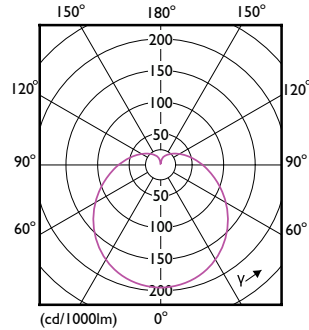

CorePro LEDbulb