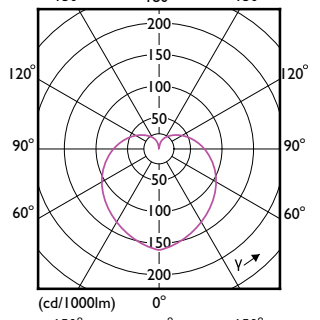

CorePro LEDbulb