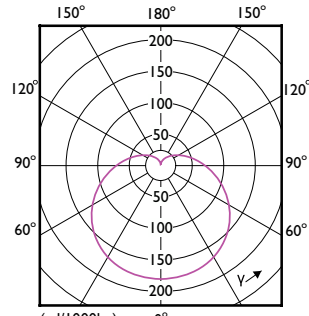

CorePro LEDbulb