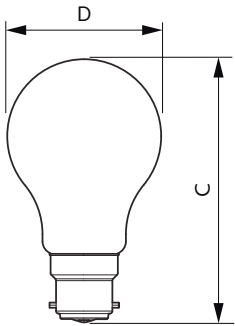

## Dimensional drawing

Product	D	C
CorePro LEDbulb ND 11-75W A60 B22 927 UK	60 mm	107 mm
CorePro LEDbulb ND 7.5-60W A60 B22 930	60 mm	105 mm
CorePro LEDbulb ND 8-60W A60 B22 927 UK	60 mm	105 mm
CoreProLEDbulb ND 4.9-40W A60 B22 927 UK	60 mm	105 mm
CoreProLEDbulb ND 7.5-60W A60 B22 930 UK	60 mm	105 mm