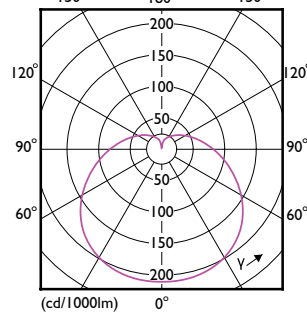

CorePro LEDbulb

Order Code	Full Product Name	Ambient temperature range	Energy consumption kWh/1,000 hours
929003543899	CoreProLEDbulb ND 7.5-60W A60 B22 930 UK	-20°C to 45°C	8 kWh
929003603102	CorePro LEDbulb ND 4.9-40W A60 B22 827	-20°C to 45°C	5 kWh
929002306208	CorePro LEDbulb ND 8-60W A60 E27 827	-20°C to 45°C	8 kWh
929002306308	CorePro LEDbulb ND 8-60W A60 E27 840	-20°C to 45°C	8 kWh
929002306309	LEDbulb ND 8-60W A60 E27 840 12CT	-20 to +45 °C	8 kWh
929003540208	CorePro LEDbulb ND 4.9-40W A60 E27 827	-20°C to 45°C	5 kWh
929003542599	CoreProLEDbulb ND 4.9-40W A60 E27 927 UK	-20°C to 45°C	5 kWh
929003542799	CorePro LEDbulb ND 4.9-40W A60 E27 940UK	-20°C to 45°C	5 kWh
929003543385	CorePro LEDbulb ND 8-60W A60 E27 927 UK	-20°C to 45°C	8 kWh
929003543499	CorePro LEDbulb ND 7.5-60W A60 E27 930UK	-20°C to 45°C	8 kWh
929003543599	CorePro LEDbulb ND 7.5-60W A60 E27 940UK	-20°C to 45°C	8 kWh
929003564108	CorePro LEDbulb ND 4.9-40W A60 E27 840	-20°C to 45°C	5 kWh
929003607408	CorePro LEDbulb ND 8-60W A60 E27 830	-20°C to 45°C	8 kWh
929003774009	LEDbulb ND 8-60W A60 E27 827 12CT	-20 to +45 °C	8 kWh
929001234002	CorePro LEDbulb ND 11-75W A60 B22 827	-20°C to 45°C	11 kWh
929001234102	CorePro LEDbulb ND 13-100W A60 B22 827	-20°C to 45°C	13 kWh