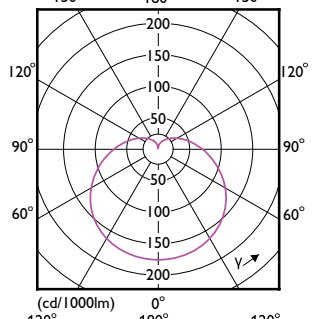

CorePro LEDbulb