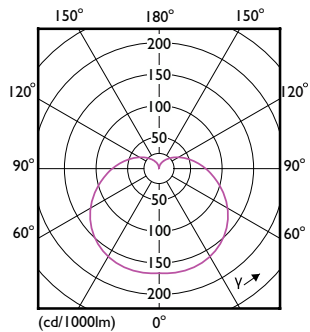

CorePro LEDbulb

Order Code	Full Product Name	Ambient temperature range	Energy consumption kWh/1,000 hours
929003543899	CoreProLEDbulb ND 7.5-60W A60 B22 930 UK	-20°C to 45°C	8 kWh
929003603102	CorePro LEDbulb ND 4.9-40W A60 B22 827	-20°C to 45°C	5 kWh
929002306208	CorePro LEDbulb ND 8-60W A60 E27 827	-20°C to 45°C	8 kWh
929002306308	CorePro LEDbulb ND 8-60W A60 E27 840	-20°C to 45°C	8 kWh
929002306309	LEDbulb ND 8-60W A60 E27 840 12CT	-20 to +45 °C	8 kWh
929003540208	CorePro LEDbulb ND 4.9-40W A60 E27 827	-20°C to 45°C	5 kWh
929003542599	CoreProLEDbulb ND 4.9-40W A60 E27 927 UK	-20°C to 45°C	5 kWh
929003542799	CorePro LEDbulb ND 4.9-40W A60 E27 940UK	-20°C to 45°C	5 kWh
929003543385	CorePro LEDbulb ND 8-60W A60 E27 927 UK	-20°C to 45°C	8 kWh
929003543499	CorePro LEDbulb ND 7.5-60W A60 E27 930UK	-20°C to 45°C	8 kWh
929003543599	CorePro LEDbulb ND 7.5-60W A60 E27 940UK	-20°C to 45°C	8 kWh
929003564108	CorePro LEDbulb ND 4.9-40W A60 E27 840	-20°C to 45°C	5 kWh
929003607408	CorePro LEDbulb ND 8-60W A60 E27 830	-20°C to 45°C	8 kWh
929003774009	LEDbulb ND 8-60W A60 E27 827 12CT	-20 to +45 °C	8 kWh
929001234002	CorePro LEDbulb ND 11-75W A60 B22 827	-20°C to 45°C	11 kWh
929001234102	CorePro LEDbulb ND 13-100W A60 B22 827	-20°C to 45°C	13 kWh