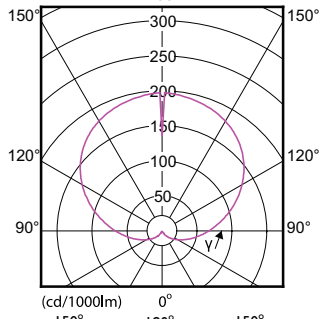

CorePro LEDbulb