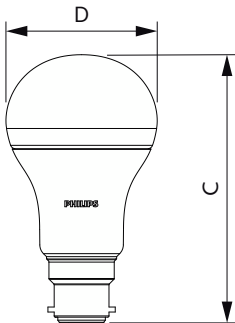

## Dimensional drawing

Product	D	C
CorePro LEDbulb ND 11-75W A60 B22 927 UK	60 mm	107 mm
CorePro LEDbulb ND 7.5-60W A60 B22 930	60 mm	105 mm
CorePro LEDbulb ND 8-60W A60 B22 927 UK	60 mm	105 mm
CoreProLEDbulb ND 4.9-40W A60 B22 927 UK	60 mm	105 mm
CoreProLEDbulb ND 7.5-60W A60 B22 930 UK	60 mm	105 mm