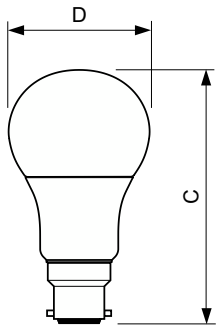

CorePro LEDbulb

Dimensional drawing

Product	D	C
CorePro LEDbulb ND 13-100W A60 E27 827	60 mm	120 mm
CorePro LEDbulb ND 13-100W A60 E27 830	60 mm	120 mm
CorePro LEDbulb ND 13-100W A60 E27 840	60 mm	120 mm

Product	D	C
CorePro LEDbulb ND 11-75W A60 B22 827	60 mm	110 mm
CorePro LEDbulb ND 13-100W A60 B22 827	60 mm	110 mm

Product	D	C
CorePro LEDbulb ND 12.5-100W A60 E27 940	60 mm	110 mm
CoreProLEDbulb ND 13-100W A60 E27 927 UK	60 mm	120 mm
CoreProLEDbulb ND 13-100W A60 E27 930 UK	60 mm	110 mm

Product	D	C
CorePro LEDbulb ND 4.9-40W A60 B22 827	60 mm	110 mm