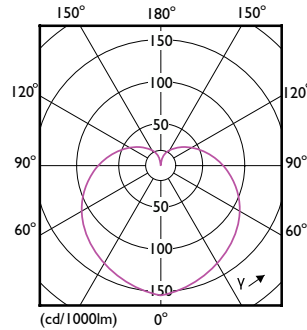

CorePro LEDbulb

Order Code	Full Product Name	Ambient temperature range	Energy consumption kWh/1,000 hours
929003543899	CoreProLEDbulb ND 7.5-60W A60 B22 930 UK	-20°C to 45°C	8 kWh
929003603102	CorePro LEDbulb ND 4.9-40W A60 B22 827	-20°C to 45°C	5 kWh
929002306208	CorePro LEDbulb ND 8-60W A60 E27 827	-20°C to 45°C	8 kWh
929002306308	CorePro LEDbulb ND 8-60W A60 E27 840	-20°C to 45°C	8 kWh
929002306309	LEDbulb ND 8-60W A60 E27 840 12CT	-20 to +45 °C	8 kWh
929003540208	CorePro LEDbulb ND 4.9-40W A60 E27 827	-20°C to 45°C	5 kWh
929003542599	CoreProLEDbulb ND 4.9-40W A60 E27 927 UK	-20°C to 45°C	5 kWh
929003542799	CorePro LEDbulb ND 4.9-40W A60 E27 940UK	-20°C to 45°C	5 kWh
929003543385	CorePro LEDbulb ND 8-60W A60 E27 927 UK	-20°C to 45°C	8 kWh
929003543499	CorePro LEDbulb ND 7.5-60W A60 E27 930UK	-20°C to 45°C	8 kWh
929003543599	CorePro LEDbulb ND 7.5-60W A60 E27 940UK	-20°C to 45°C	8 kWh
929003564108	CorePro LEDbulb ND 4.9-40W A60 E27 840	-20°C to 45°C	5 kWh
929003607408	CorePro LEDbulb ND 8-60W A60 E27 830	-20°C to 45°C	8 kWh
929003774009	LEDbulb ND 8-60W A60 E27 827 12CT	-20 to +45 °C	8 kWh
929001234002	CorePro LEDbulb ND 11-75W A60 B22 827	-20°C to 45°C	11 kWh
929001234102	CorePro LEDbulb ND 13-100W A60 B22 827	-20°C to 45°C	13 kWh