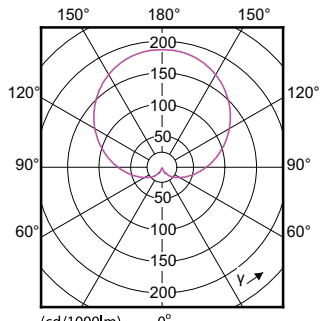

CorePro LEDbulb