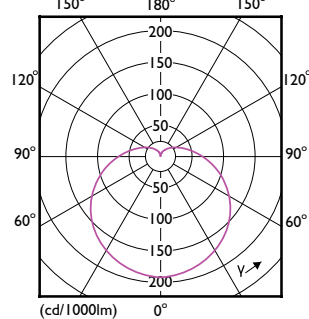

CorePro LEDbulb