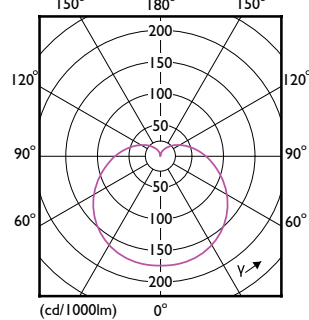

CorePro LEDbulb