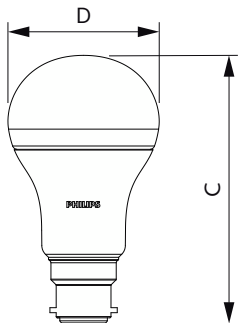

LEDBulb CorePro B22 A60 5W

SPPR LEDbulb 0031

CorePro LEDbulb

Versions

LEDBulb 9W E27 DS FR DIM 1PF 6
AU RTP

929004435102-CorePro-
LEDBulb-D-40-60-75-100W-
A60-5CCT

Σχεδιάγραμμα διαστάσεων

Product	D	C
CorePro LEDbulb D 40-60-75-100W A60 5CCT	60 mm	118 mm

CorePro LEDbulb

Σχεδιάγραμμα διαστάσεων

Product	D	C
CorePro LEDbulb ND 13-100W A60 B22 930	60 mm	110 mm

Product	D	C
CorePro LEDbulb DIM 8-60W A60 E27 5CCT	60 mm	115 mm

Product	D	C
CorePro LEDbulb ND 13-100W A60 E27 827	60 mm	120 mm
CorePro LEDbulb ND 13-100W A60 E27 830	60 mm	120 mm
CorePro LEDbulb ND 13-100W A60 E27 840	60 mm	120 mm
CorePro LEDbulb ND 13-100W A60 E27 865	60 mm	120 mm