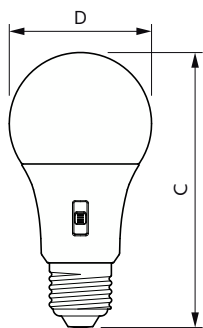

LEDBulb CorePro B22 A60 5W

SPPR LEDbulb 0031

CorePro LEDbulb

Versions

LEDBulb 9W E27 DS FR DIM 1PF 6
AU RTP

929004435102-CorePro-
LEDBulb-D-40-60-75-100W-
A60-5CCT

Σχεδιάγραμμα διαστάσεων

Product	D	C
CorePro LEDbulb D 40-60-75-100W A60 5CCT	60 mm	118 mm

CorePro LEDbulb

Σχεδιάγραμμα διαστάσεων

Product	D	C
CorePro LEDbulb ND 13-100W A60 B22 930	60 mm	110 mm

Product	D	C
CorePro LEDbulb DIM 8-60W A60 E27 5CCT	60 mm	115 mm

Product	D	C
CorePro LEDbulb ND 13-100W A60 E27 827	60 mm	120 mm
CorePro LEDbulb ND 13-100W A60 E27 830	60 mm	120 mm
CorePro LEDbulb ND 13-100W A60 E27 840	60 mm	120 mm
CorePro LEDbulb ND 13-100W A60 E27 865	60 mm	120 mm