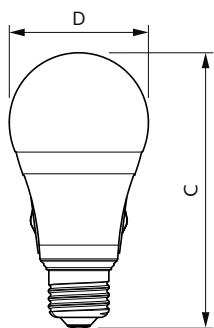

LEDBulb CorePro B22 A60 5W

SPPR LEDbulb 0031

CorePro LEDbulb

Versions

LEDBulb 9W E27 DS FR DIM 1PF 6
AU RTP

929004435102-CorePro-
LEDBulb-D-40-60-75-100W-
A60-5CCT

Σχεδιάγραμμα διαστάσεων

Product	D	C
CorePro LEDbulb D 40-60-75-100W A60 5CCT	60 mm	118 mm

CorePro LEDbulb

Σχεδιάγραμμα διαστάσεων

Product	D	C
CorePro LEDbulb ND 13-100W A60 B22 930	60 mm	110 mm

Product	D	C
CorePro LEDbulb DIM 8-60W A60 E27 5CCT	60 mm	115 mm

Product	D	C
CorePro LEDbulb ND 13-100W A60 E27 827	60 mm	120 mm
CorePro LEDbulb ND 13-100W A60 E27 830	60 mm	120 mm
CorePro LEDbulb ND 13-100W A60 E27 840	60 mm	120 mm
CorePro LEDbulb ND 13-100W A60 E27 865	60 mm	120 mm

Product	D	C
CorePro LEDbulb ND 8-60W A60 B22 827	60 mm	110 mm

CorePro LEDbulb

Σχεδιάγραμμα διαστάσεων

Product	D	C
CorePro LEDbulb ND 11-75W A60 B22 827	60 mm	110 mm
CorePro LEDbulb ND 13-100W A60 B22 827	60 mm	110 mm