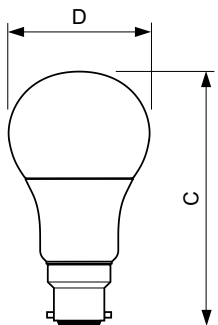

CorePro LEDbulb

Σχεδιάγραμμα διαστάσεων

Product	D	C
CorePro LEDbulb ND 13-100W A60 B22 930	60 mm	110 mm

Product	D	C
CorePro LEDbulb DIM 8-60W A60 E27 5CCT	60 mm	115 mm

Product	D	C
CorePro LEDbulb ND 13-100W A60 E27 827	60 mm	120 mm
CorePro LEDbulb ND 13-100W A60 E27 830	60 mm	120 mm
CorePro LEDbulb ND 13-100W A60 E27 840	60 mm	120 mm
CorePro LEDbulb ND 13-100W A60 E27 865	60 mm	120 mm

Product	D	C
CorePro LEDbulb ND 8-60W A60 B22 827	60 mm	110 mm

CorePro LEDbulb

Σχεδιάγραμμα διαστάσεων

Product	D	C
CorePro LEDbulb ND 11-75W A60 B22 827	60 mm	110 mm
CorePro LEDbulb ND 13-100W A60 B22 827	60 mm	110 mm