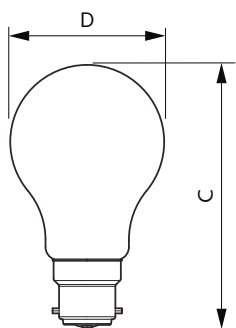

LEDBulb CorePro B22 A60 5W

SPPR LEDbulb 0031

CorePro LEDbulb

Versions

LEDBulb 9W E27 DS FR DIM 1PF 6
AU RTP

929004435102-CorePro-
LEDBulb-D-40-60-75-100W-
A60-5CCT

Σχεδιάγραμμα διαστάσεων

Product	D	C
CorePro LEDbulb D 40-60-75-100W A60 5CCT	60 mm	118 mm

CorePro LEDbulb

Σχεδιάγραμμα διαστάσεων

Product	D	C
CorePro LEDbulb ND 13-100W A60 B22 930	60 mm	110 mm

Product	D	C
CorePro LEDbulb DIM 8-60W A60 E27 5CCT	60 mm	115 mm

Product	D	C
CorePro LEDbulb ND 13-100W A60 E27 827	60 mm	120 mm
CorePro LEDbulb ND 13-100W A60 E27 830	60 mm	120 mm
CorePro LEDbulb ND 13-100W A60 E27 840	60 mm	120 mm
CorePro LEDbulb ND 13-100W A60 E27 865	60 mm	120 mm