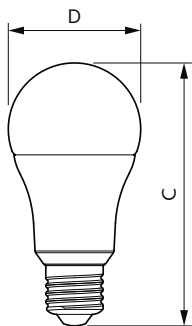

LEDBulb CorePro B22 A60 5W

SPPR LEDbulb 0031

CorePro LEDbulb

Versions

LEDBulb 9W E27 DS FR DIM 1PF 6
AU RTP

929004435102-CorePro-
LEDBulb-D-40-60-75-100W-
A60-5CCT

Σχεδιάγραμμα διαστάσεων

Product	D	C
CorePro LEDbulb D 40-60-75-100W A60 5CCT	60 mm	118 mm

CorePro LEDbulb

Σχεδιάγραμμα διαστάσεων

Product	D	C
CorePro LEDbulb ND 13-100W A60 B22 930	60 mm	110 mm

Product	D	C
CorePro LEDbulb DIM 8-60W A60 E27 5CCT	60 mm	115 mm

Product	D	C
CorePro LEDbulb ND 13-100W A60 E27 827	60 mm	120 mm
CorePro LEDbulb ND 13-100W A60 E27 830	60 mm	120 mm
CorePro LEDbulb ND 13-100W A60 E27 840	60 mm	120 mm
CorePro LEDbulb ND 13-100W A60 E27 865	60 mm	120 mm