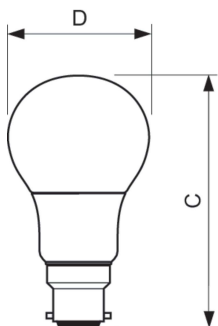

CorePro LEDbulb

Σχεδιάγραμμα διαστάσεων

Product	D	C
CorePro LEDbulb ND 13-100W A60 B22 930	60 mm	110 mm

Product	D	C
CorePro LEDbulb DIM 8-60W A60 E27 5CCT	60 mm	115 mm

Product	D	C
CorePro LEDbulb ND 13-100W A60 E27 827	60 mm	120 mm
CorePro LEDbulb ND 13-100W A60 E27 830	60 mm	120 mm
CorePro LEDbulb ND 13-100W A60 E27 840	60 mm	120 mm
CorePro LEDbulb ND 13-100W A60 E27 865	60 mm	120 mm