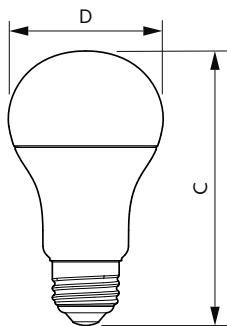

CorePro LEDbulb

Σχεδιάγραμμα διαστάσεων

Product	D	C
CorePro LEDbulb ND 13-100W A60 B22 930	60 mm	110 mm

Product	D	C
CorePro LEDbulb DIM 8-60W A60 E27 5CCT	60 mm	115 mm

Product	D	C
CorePro LEDbulb ND 13-100W A60 E27 827	60 mm	120 mm
CorePro LEDbulb ND 13-100W A60 E27 830	60 mm	120 mm
CorePro LEDbulb ND 13-100W A60 E27 840	60 mm	120 mm
CorePro LEDbulb ND 13-100W A60 E27 865	60 mm	120 mm

Product	D	C
CorePro LEDbulb ND 8-60W A60 B22 827	60 mm	110 mm

CorePro LEDbulb

Σχεδιάγραμμα διαστάσεων

Product	D	C
CorePro LEDbulb ND 11-75W A60 B22 827	60 mm	110 mm
CorePro LEDbulb ND 13-100W A60 B22 827	60 mm	110 mm