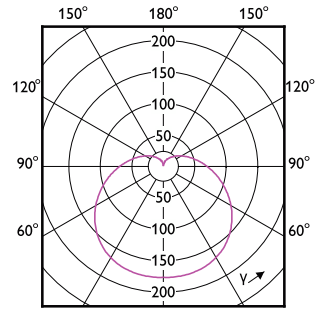

CorePro LEDbulb