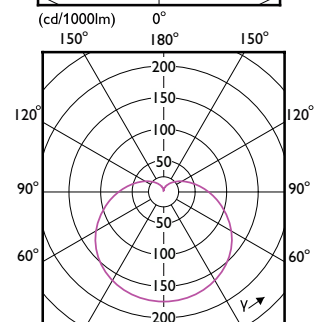

CorePro LEDbulb