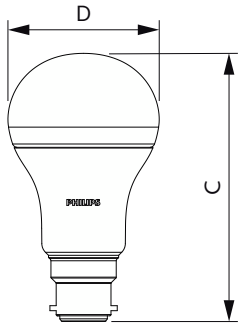

CorePro LEDbulb

Målskitse

Product	D	C
CorePro LEDbulb ND 13-100W A60 B22 930	60 mm	110 mm

Product	D	C
CorePro LEDbulb DIM 8-60W A60 E27 5CCT	60 mm	115 mm

Product	D	C
CorePro LEDbulb ND 13-100W A60 E27 827	60 mm	120 mm
CorePro LEDbulb ND 13-100W A60 E27 830	60 mm	120 mm
CorePro LEDbulb ND 13-100W A60 E27 840	60 mm	120 mm
CorePro LEDbulb ND 13-100W A60 E27 865	60 mm	120 mm

Product	D	C
CorePro LEDbulb ND 8-60W A60 B22 827	60 mm	110 mm