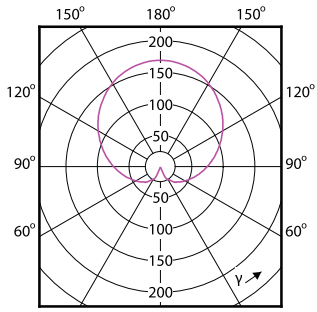

CorePro LEDbulb