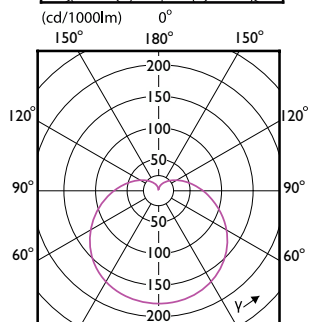

CorePro LEDbulb