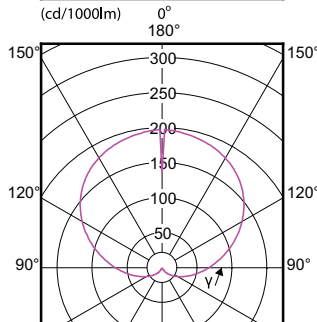

CorePro LEDbulb