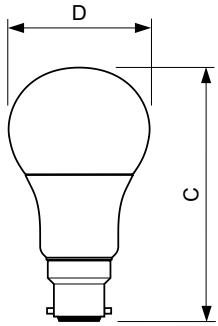

CorePro LEDbulb

Målskitse

Product	D	C
CorePro LEDbulb ND 11-75W A60 B22 827	60 mm	110 mm
CorePro LEDbulb ND 13-100W A60 B22 827	60 mm	110 mm

Product	D	C
CorePro LEDbulb ND 4.9-40W A60 B22 827	60 mm	110 mm

Product	D	C
CorePro LEDbulb ND 4.9-40W A60 E27 827	60 mm	107 mm
CorePro LEDbulb ND 4.9-40W A60 E27 830	60 mm	107 mm
CorePro LEDbulb ND 4.9-40W A60 E27 840	60 mm	108 mm
CorePro LEDbulb ND 4.9-40W A60 E27 865	60 mm	107 mm
CorePro LEDbulb ND 8-60W A60 E27 827	60 mm	108 mm
CorePro LEDbulb ND 8-60W A60 E27 830	60 mm	108 mm
CorePro LEDbulb ND 8-60W A60 E27 840	60 mm	108 mm
CorePro LEDbulb ND 8-60W A60 E27 865	60 mm	108 mm
LEDbulb ND 8-60W A60 E27 827 12CT	60 mm	107 mm
LEDbulb ND 8-60W A60 E27 827 6CT	60 mm	108 mm
LEDbulb ND 8-60W A60 E27 830 12CT	60 mm	107 mm
LEDbulb ND 8-60W A60 E27 840 12CT	60 mm	107 mm

Product	D	C
CorePro LED Stick 7.5-60W E27 3CT 840	37,2 mm	114,3 mm