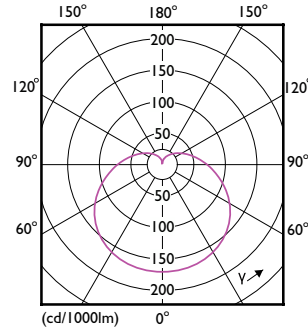

Order Code	Full Product Name	Omgivelsestemperaturområde	Energiforbrug kWh/1000 t.
929003604208	CorePro LEDbulb ND 4.9-40W A60 E27 865	-20 °C til 45 °C	5 kWh
929003607408	CorePro LEDbulb ND 8-60W A60 E27 830	-20 °C til 45 °C	8 kWh
929003607409	LEDbulb ND 8-60W A60 E27 830 12CT	-20 til +45 °C	8 kWh
929003774009	LEDbulb ND 8-60W A60 E27 827 12CT	-20 til +45 °C	8 kWh
929001234002	CorePro LEDbulb ND 11-75W A60 B22 827	-20 °C til 45 °C	11 kWh
929001234102	CorePro LEDbulb ND 13-100W A60 B22 827	-20 °C til 45 °C	13 kWh
929001901202	CorePro LED Stick 7.5-60W E27 3CT 840	-20 °C til 45 °C	8 kWh
929003785202	CorePro LEDbulb DIM 8-60W A60 E27 5CCT	-20 til +45 °C	8 kWh
929004435102	CorePro LEDbulb D 40-60-75-100W A60 5CCT	-20 til +45 °C	14 kWh