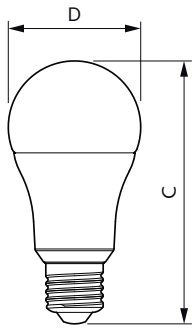

CorePro LEDbulb

Målskitse

Product	D	C
CorePro LEDbulb ND 13-100W A60 B22 930	60 mm	110 mm

Product	D	C
CorePro LEDbulb DIM 8-60W A60 E27 5CCT	60 mm	115 mm

Product	D	C
CorePro LEDbulb ND 13-100W A60 E27 827	60 mm	120 mm
CorePro LEDbulb ND 13-100W A60 E27 830	60 mm	120 mm
CorePro LEDbulb ND 13-100W A60 E27 840	60 mm	120 mm
CorePro LEDbulb ND 13-100W A60 E27 865	60 mm	120 mm

Product	D	C
CorePro LEDbulb ND 8-60W A60 B22 827	60 mm	110 mm