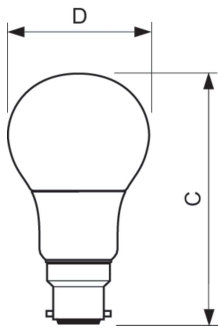

CorePro LEDbulb

Målskitse

Product	D	C
CorePro LEDbulb ND 13-100W A60 B22 930	60 mm	110 mm

Product	D	C
CorePro LEDbulb DIM 8-60W A60 E27 5CCT	60 mm	115 mm

Product	D	C
CorePro LEDbulb ND 13-100W A60 E27 827	60 mm	120 mm
CorePro LEDbulb ND 13-100W A60 E27 830	60 mm	120 mm
CorePro LEDbulb ND 13-100W A60 E27 840	60 mm	120 mm
CorePro LEDbulb ND 13-100W A60 E27 865	60 mm	120 mm

Product	D	C
CorePro LEDbulb ND 8-60W A60 B22 827	60 mm	110 mm