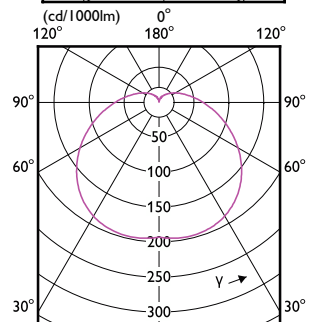

CorePro LEDbulb