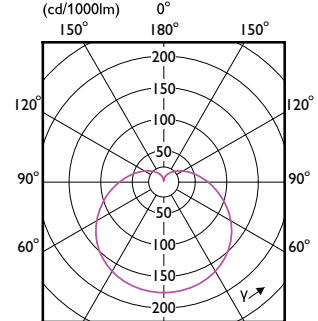

CorePro LEDbulb