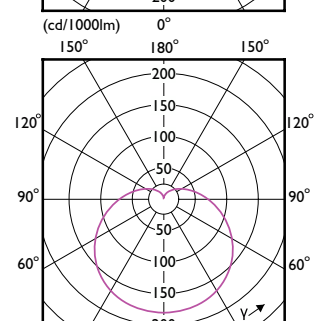

CorePro LEDbulb