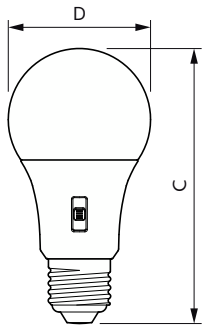

CorePro LEDbulb

Målskitse

Product	D	C
CorePro LEDbulb ND 13-100W A60 B22 930	60 mm	110 mm

Product	D	C
CorePro LEDbulb DIM 8-60W A60 E27 5CCT	60 mm	115 mm

Product	D	C
CorePro LEDbulb ND 13-100W A60 E27 827	60 mm	120 mm
CorePro LEDbulb ND 13-100W A60 E27 830	60 mm	120 mm
CorePro LEDbulb ND 13-100W A60 E27 840	60 mm	120 mm
CorePro LEDbulb ND 13-100W A60 E27 865	60 mm	120 mm

Product	D	C
CorePro LEDbulb ND 8-60W A60 B22 827	60 mm	110 mm