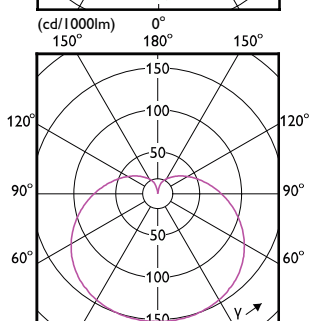

CorePro LEDbulb