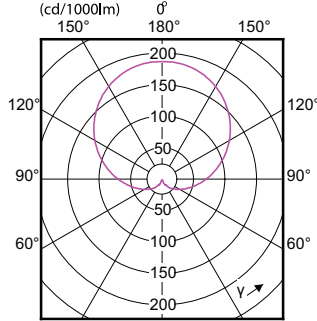

CorePro LEDbulb