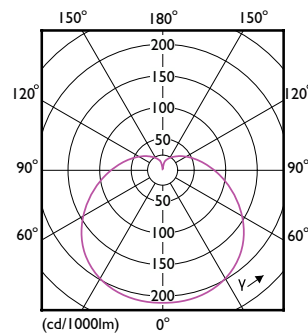

Order Code	Full Product Name	Omgivelsestemperaturområde	Energiforbrug kWh/1000 t.
929003604208	CorePro LEDbulb ND 4.9-40W A60 E27 865	-20 °C til 45 °C	5 kWh
929003607408	CorePro LEDbulb ND 8-60W A60 E27 830	-20 °C til 45 °C	8 kWh
929003607409	LEDbulb ND 8-60W A60 E27 830 12CT	-20 til +45 °C	8 kWh
929003774009	LEDbulb ND 8-60W A60 E27 827 12CT	-20 til +45 °C	8 kWh
929001234002	CorePro LEDbulb ND 11-75W A60 B22 827	-20 °C til 45 °C	11 kWh
929001234102	CorePro LEDbulb ND 13-100W A60 B22 827	-20 °C til 45 °C	13 kWh
929001901202	CorePro LED Stick 7.5-60W E27 3CT 840	-20 °C til 45 °C	8 kWh
929003785202	CorePro LEDbulb DIM 8-60W A60 E27 5CCT	-20 til +45 °C	8 kWh
929004435102	CorePro LEDbulb D 40-60-75-100W A60 5CCT	-20 til +45 °C	14 kWh