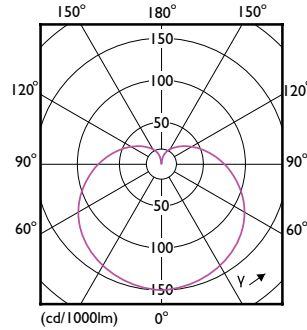

Order Code	Full Product Name	Rozsah okolní teploty	Spotřeba energie kWh/1000 h
16899200	CorePro LEDbulb ND 10-75W A60 E27 827	-20 °C až 45 °C	10 kWh
16907400	CorePro LEDbulb ND 10-75W A60 E27 840	-20 °C až 45 °C	10 kWh
16923400	CorePro LEDbulb ND 10-75W A60 E27 865	-20 °C až 45 °C	10 kWh
47514400	CorePro LEDbulb ND 11-75W A60 E27 927	-20 °C až 45 °C	11 kWh
32964500	CorePro LEDbulb ND 10.5-75W A60 E27 930	-20 °C až 45 °C	11 kWh
32966900	CorePro LEDbulb ND 10-75W A60 E27 940	-20 °C až 45 °C	10 kWh
16915900	CorePro LEDbulb ND 10-75W A60 E27 830	-20 °C až 45 °C	10 kWh
16897800	CorePro LEDbulb ND 8-60W A60 E27 827	-20 °C až 45 °C	8 kWh
16905000	CorePro LEDbulb ND 8-60W A60 E27 840	-20 °C až 45 °C	8 kWh
32471800	LEDbulb ND 8-60W A60 E27 840 12CT	-20 až +45 °C	8 kWh
16921000	CorePro LEDbulb ND 8-60W A60 E27 865	-20 °C až 45 °C	8 kWh
16895400	CorePro LEDbulb ND 4.9-40W A60 E27 827	-20 °C až 45 °C	5 kWh
47518200	CorePro LEDbulb ND 4.9-40W A60 E27 927	-20 °C až 45 °C	5 kWh
32956000	CorePro LEDbulb ND 4.9-40W A60 E27 930	-20 °C až 45 °C	5 kWh
32958400	CorePro LEDbulb ND 4.9-40W A60 E27 940	-20 °C až 45 °C	5 kWh
47516800	CorePro LEDbulb ND 8-60W A60 E27 927	-20 °C až 45 °C	8 kWh
32960700	CorePro LEDbulb ND 7.5-60W A60 E27 930	-20 °C až 45 °C	8 kWh
32962100	CorePro LEDbulb ND 7.5-60W A60 E27 940	-20 °C až 45 °C	8 kWh
16911100	CorePro LEDbulb ND 4.9-40W A60 E27 830	-20 °C až 45 °C	5 kWh
16903600	CorePro LEDbulb ND 4.9-40W A60 E27 840	-20 °C až 45 °C	5 kWh
16919700	CorePro LEDbulb ND 4.9-40W A60 E27 865	-20 °C až 45 °C	5 kWh
16913500	CorePro LEDbulb ND 8-60W A60 E27 830	-20 °C až 45 °C	8 kWh
32469500	LEDbulb ND 8-60W A60 E27 830 12CT	-20 až +45 °C	8 kWh
32511100	LEDbulb ND 8-60W A60 E27 827 12CT	-20 až +45 °C	8 kWh
35333600	CorePro LEDbulb DIM 8-60W A60 E27 5CCT	-20 až +45 °C	8 kWh
57757800	CorePro LEDbulb ND 4.9-40W A60 E27 827	-20 °C až 45 °C	5 kWh