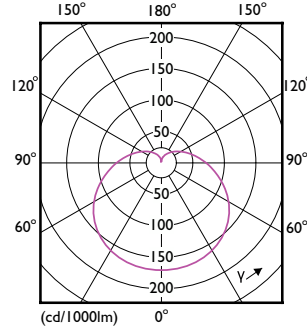

Order Code	Full Product Name	Rozsah okolní teploty	Spotřeba energie kWh/1000 h
16899200	CorePro LEDbulb ND 10-75W A60 E27 827	-20 °C až 45 °C	10 kWh
16907400	CorePro LEDbulb ND 10-75W A60 E27 840	-20 °C až 45 °C	10 kWh
16923400	CorePro LEDbulb ND 10-75W A60 E27 865	-20 °C až 45 °C	10 kWh
47514400	CorePro LEDbulb ND 11-75W A60 E27 927	-20 °C až 45 °C	11 kWh
32964500	CorePro LEDbulb ND 10.5-75W A60 E27 930	-20 °C až 45 °C	11 kWh
32966900	CorePro LEDbulb ND 10-75W A60 E27 940	-20 °C až 45 °C	10 kWh
16915900	CorePro LEDbulb ND 10-75W A60 E27 830	-20 °C až 45 °C	10 kWh
16897800	CorePro LEDbulb ND 8-60W A60 E27 827	-20 °C až 45 °C	8 kWh
16905000	CorePro LEDbulb ND 8-60W A60 E27 840	-20 °C až 45 °C	8 kWh
32471800	LEDbulb ND 8-60W A60 E27 840 12CT	-20 až +45 °C	8 kWh
16921000	CorePro LEDbulb ND 8-60W A60 E27 865	-20 °C až 45 °C	8 kWh
16895400	CorePro LEDbulb ND 4.9-40W A60 E27 827	-20 °C až 45 °C	5 kWh
47518200	CorePro LEDbulb ND 4.9-40W A60 E27 927	-20 °C až 45 °C	5 kWh
32956000	CorePro LEDbulb ND 4.9-40W A60 E27 930	-20 °C až 45 °C	5 kWh
32958400	CorePro LEDbulb ND 4.9-40W A60 E27 940	-20 °C až 45 °C	5 kWh
47516800	CorePro LEDbulb ND 8-60W A60 E27 927	-20 °C až 45 °C	8 kWh
32960700	CorePro LEDbulb ND 7.5-60W A60 E27 930	-20 °C až 45 °C	8 kWh
32962100	CorePro LEDbulb ND 7.5-60W A60 E27 940	-20 °C až 45 °C	8 kWh
16911100	CorePro LEDbulb ND 4.9-40W A60 E27 830	-20 °C až 45 °C	5 kWh
16903600	CorePro LEDbulb ND 4.9-40W A60 E27 840	-20 °C až 45 °C	5 kWh
16919700	CorePro LEDbulb ND 4.9-40W A60 E27 865	-20 °C až 45 °C	5 kWh
16913500	CorePro LEDbulb ND 8-60W A60 E27 830	-20 °C až 45 °C	8 kWh
32469500	LEDbulb ND 8-60W A60 E27 830 12CT	-20 až +45 °C	8 kWh
32511100	LEDbulb ND 8-60W A60 E27 827 12CT	-20 až +45 °C	8 kWh
35333600	CorePro LEDbulb DIM 8-60W A60 E27 5CCT	-20 až +45 °C	8 kWh
57757800	CorePro LEDbulb ND 4.9-40W A60 E27 827	-20 °C až 45 °C	5 kWh