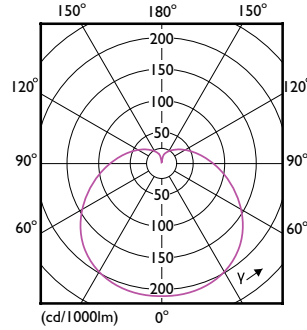

Order Code	Full Product Name	Rozsah okolní teploty	Spotřeba energie kWh/1000 h
16899200	CorePro LEDbulb ND 10-75W A60 E27 827	-20 °C až 45 °C	10 kWh
16907400	CorePro LEDbulb ND 10-75W A60 E27 840	-20 °C až 45 °C	10 kWh
16923400	CorePro LEDbulb ND 10-75W A60 E27 865	-20 °C až 45 °C	10 kWh
47514400	CorePro LEDbulb ND 11-75W A60 E27 927	-20 °C až 45 °C	11 kWh
32964500	CorePro LEDbulb ND 10.5-75W A60 E27 930	-20 °C až 45 °C	11 kWh
32966900	CorePro LEDbulb ND 10-75W A60 E27 940	-20 °C až 45 °C	10 kWh
16915900	CorePro LEDbulb ND 10-75W A60 E27 830	-20 °C až 45 °C	10 kWh
16897800	CorePro LEDbulb ND 8-60W A60 E27 827	-20 °C až 45 °C	8 kWh
16905000	CorePro LEDbulb ND 8-60W A60 E27 840	-20 °C až 45 °C	8 kWh
32471800	LEDbulb ND 8-60W A60 E27 840 12CT	-20 až +45 °C	8 kWh
16921000	CorePro LEDbulb ND 8-60W A60 E27 865	-20 °C až 45 °C	8 kWh
16895400	CorePro LEDbulb ND 4.9-40W A60 E27 827	-20 °C až 45 °C	5 kWh
47518200	CorePro LEDbulb ND 4.9-40W A60 E27 927	-20 °C až 45 °C	5 kWh
32956000	CorePro LEDbulb ND 4.9-40W A60 E27 930	-20 °C až 45 °C	5 kWh
32958400	CorePro LEDbulb ND 4.9-40W A60 E27 940	-20 °C až 45 °C	5 kWh
47516800	CorePro LEDbulb ND 8-60W A60 E27 927	-20 °C až 45 °C	8 kWh
32960700	CorePro LEDbulb ND 7.5-60W A60 E27 930	-20 °C až 45 °C	8 kWh
32962100	CorePro LEDbulb ND 7.5-60W A60 E27 940	-20 °C až 45 °C	8 kWh
16911100	CorePro LEDbulb ND 4.9-40W A60 E27 830	-20 °C až 45 °C	5 kWh
16903600	CorePro LEDbulb ND 4.9-40W A60 E27 840	-20 °C až 45 °C	5 kWh
16919700	CorePro LEDbulb ND 4.9-40W A60 E27 865	-20 °C až 45 °C	5 kWh
16913500	CorePro LEDbulb ND 8-60W A60 E27 830	-20 °C až 45 °C	8 kWh
32469500	LEDbulb ND 8-60W A60 E27 830 12CT	-20 až +45 °C	8 kWh
32511100	LEDbulb ND 8-60W A60 E27 827 12CT	-20 až +45 °C	8 kWh
35333600	CorePro LEDbulb DIM 8-60W A60 E27 5CCT	-20 až +45 °C	8 kWh
57757800	CorePro LEDbulb ND 4.9-40W A60 E27 827	-20 °C až 45 °C	5 kWh