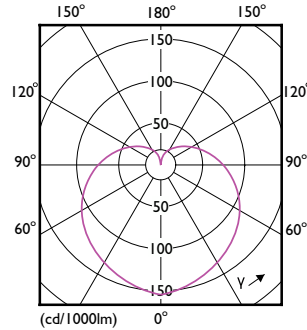

Order Code	Full Product Name	Rozsah okolní teploty	Spotřeba energie kWh/1000 h
16899200	CorePro LEDbulb ND 10-75W A60 E27 827	-20 °C až 45 °C	10 kWh
16907400	CorePro LEDbulb ND 10-75W A60 E27 840	-20 °C až 45 °C	10 kWh
16923400	CorePro LEDbulb ND 10-75W A60 E27 865	-20 °C až 45 °C	10 kWh
47514400	CorePro LEDbulb ND 11-75W A60 E27 927	-20 °C až 45 °C	11 kWh
32964500	CorePro LEDbulb ND 10.5-75W A60 E27 930	-20 °C až 45 °C	11 kWh
32966900	CorePro LEDbulb ND 10-75W A60 E27 940	-20 °C až 45 °C	10 kWh
16915900	CorePro LEDbulb ND 10-75W A60 E27 830	-20 °C až 45 °C	10 kWh
16897800	CorePro LEDbulb ND 8-60W A60 E27 827	-20 °C až 45 °C	8 kWh
16905000	CorePro LEDbulb ND 8-60W A60 E27 840	-20 °C až 45 °C	8 kWh
32471800	LEDbulb ND 8-60W A60 E27 840 12CT	-20 až +45 °C	8 kWh
16921000	CorePro LEDbulb ND 8-60W A60 E27 865	-20 °C až 45 °C	8 kWh
16895400	CorePro LEDbulb ND 4.9-40W A60 E27 827	-20 °C až 45 °C	5 kWh
47518200	CorePro LEDbulb ND 4.9-40W A60 E27 927	-20 °C až 45 °C	5 kWh
32956000	CorePro LEDbulb ND 4.9-40W A60 E27 930	-20 °C až 45 °C	5 kWh
32958400	CorePro LEDbulb ND 4.9-40W A60 E27 940	-20 °C až 45 °C	5 kWh
47516800	CorePro LEDbulb ND 8-60W A60 E27 927	-20 °C až 45 °C	8 kWh
32960700	CorePro LEDbulb ND 7.5-60W A60 E27 930	-20 °C až 45 °C	8 kWh
32962100	CorePro LEDbulb ND 7.5-60W A60 E27 940	-20 °C až 45 °C	8 kWh
16911100	CorePro LEDbulb ND 4.9-40W A60 E27 830	-20 °C až 45 °C	5 kWh
16903600	CorePro LEDbulb ND 4.9-40W A60 E27 840	-20 °C až 45 °C	5 kWh
16919700	CorePro LEDbulb ND 4.9-40W A60 E27 865	-20 °C až 45 °C	5 kWh
16913500	CorePro LEDbulb ND 8-60W A60 E27 830	-20 °C až 45 °C	8 kWh
32469500	LEDbulb ND 8-60W A60 E27 830 12CT	-20 až +45 °C	8 kWh
32511100	LEDbulb ND 8-60W A60 E27 827 12CT	-20 až +45 °C	8 kWh
35333600	CorePro LEDbulb DIM 8-60W A60 E27 5CCT	-20 až +45 °C	8 kWh
57757800	CorePro LEDbulb ND 4.9-40W A60 E27 827	-20 °C až 45 °C	5 kWh