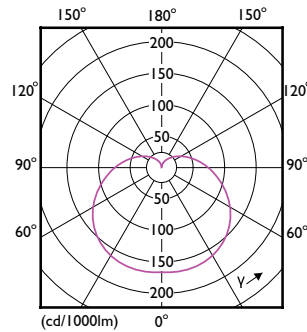

Order Code	Full Product Name	Rozsah okolní teploty	Spotřeba energie kWh/1000 h
16899200	CorePro LEDbulb ND 10-75W A60 E27 827	-20 °C až 45 °C	10 kWh
16907400	CorePro LEDbulb ND 10-75W A60 E27 840	-20 °C až 45 °C	10 kWh
16923400	CorePro LEDbulb ND 10-75W A60 E27 865	-20 °C až 45 °C	10 kWh
47514400	CorePro LEDbulb ND 11-75W A60 E27 927	-20 °C až 45 °C	11 kWh
32964500	CorePro LEDbulb ND 10.5-75W A60 E27 930	-20 °C až 45 °C	11 kWh
32966900	CorePro LEDbulb ND 10-75W A60 E27 940	-20 °C až 45 °C	10 kWh
16915900	CorePro LEDbulb ND 10-75W A60 E27 830	-20 °C až 45 °C	10 kWh
16897800	CorePro LEDbulb ND 8-60W A60 E27 827	-20 °C až 45 °C	8 kWh
16905000	CorePro LEDbulb ND 8-60W A60 E27 840	-20 °C až 45 °C	8 kWh
32471800	LEDbulb ND 8-60W A60 E27 840 12CT	-20 až +45 °C	8 kWh
16921000	CorePro LEDbulb ND 8-60W A60 E27 865	-20 °C až 45 °C	8 kWh
16895400	CorePro LEDbulb ND 4.9-40W A60 E27 827	-20 °C až 45 °C	5 kWh
47518200	CorePro LEDbulb ND 4.9-40W A60 E27 927	-20 °C až 45 °C	5 kWh
32956000	CorePro LEDbulb ND 4.9-40W A60 E27 930	-20 °C až 45 °C	5 kWh
32958400	CorePro LEDbulb ND 4.9-40W A60 E27 940	-20 °C až 45 °C	5 kWh
47516800	CorePro LEDbulb ND 8-60W A60 E27 927	-20 °C až 45 °C	8 kWh
32960700	CorePro LEDbulb ND 7.5-60W A60 E27 930	-20 °C až 45 °C	8 kWh
32962100	CorePro LEDbulb ND 7.5-60W A60 E27 940	-20 °C až 45 °C	8 kWh
16911100	CorePro LEDbulb ND 4.9-40W A60 E27 830	-20 °C až 45 °C	5 kWh
16903600	CorePro LEDbulb ND 4.9-40W A60 E27 840	-20 °C až 45 °C	5 kWh
16919700	CorePro LEDbulb ND 4.9-40W A60 E27 865	-20 °C až 45 °C	5 kWh
16913500	CorePro LEDbulb ND 8-60W A60 E27 830	-20 °C až 45 °C	8 kWh
32469500	LEDbulb ND 8-60W A60 E27 830 12CT	-20 až +45 °C	8 kWh
32511100	LEDbulb ND 8-60W A60 E27 827 12CT	-20 až +45 °C	8 kWh
35333600	CorePro LEDbulb DIM 8-60W A60 E27 5CCT	-20 až +45 °C	8 kWh
57757800	CorePro LEDbulb ND 4.9-40W A60 E27 827	-20 °C až 45 °C	5 kWh