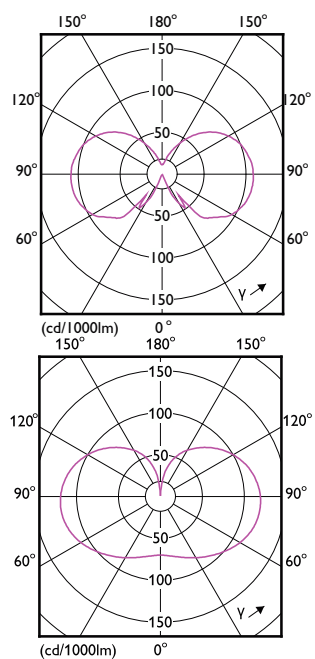

Becuri LED cu filament clasic