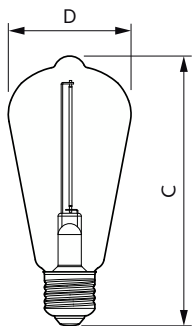

Becuri LED cu filament clasic

Cote

Product	D	C
LED classic 200W A95 E27 CDL FR ND 1PF/4	95 mm	165 mm
LED classic 200W A95 E27 CW FR ND 1PF/4	95 mm	165 mm
LED classic 200W A95 E27 WW FR ND 1PF	95 mm	165 mm

Product	D	C
LED cla 120W G120 E27 WW FR ND RFSRT4	124 mm	177 mm
LED classic 75W G120 E27 WW FR ND SRT4	125 mm	177 mm

Product	D	C
LEDclassic 11W ST64 E27 smoky ND RFSRT4	64 mm	143 mm