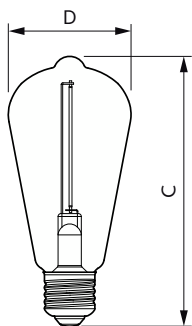

Versions

LEDclassic giant 28W E27 A160
GOLD ND

25W E27 A160

Cote

Product	D	C
LEDclassic 11W A60 E27 smoky ND RFSRT4	60 mm	106 mm

Product	D	C
LED classic 60W G93 E27 WW CL ND RF 1PF4	95 mm	140 mm

Product	D	C
LED classic-giant 28W E27 A160 GOLD ND	162 mm	293 mm
LED classic-giant 40W E27 A160 GOLD DIM	162 mm	293 mm
LED giant 20W E27 A160 1800K smoky D	162 mm	293 mm

Becuri LED cu filament clasic

Cote

Product	D	C
LED classic-giant 40W E27 G200 GOLD DIM	202 mm	286 mm
LED giant 20W E27 G200 1800K smoky D	202 mm	286 mm

Product	D	C
LED classic 120W A67 E27 CDL FR ND 1SRT4	70 mm	121 mm
LED classic 120W A67 E27 CW FR NDRFSRT4	70 mm	121 mm
LED classic 120W A67 E27 WW FR NDRFSRT4	70 mm	121 mm
LED classic 150W A67 E27 CDL FR ND 1SRT4	70 mm	121 mm
LED classic 150W A67 E27 CW FR ND 1SRT4	70 mm	121 mm
LED classic 150W A67 E27 WW FR NDRFSRT4	70 mm	121 mm

Product	D	C
LED classic-giant 40W E27 T65 GOLD DIM	66 mm	273 mm

Product	D	C
LED classic 60W G95 E27 WW FR ND RFSRT4	95 mm	140 mm

Becuri LED cu filament clasic

Cote

Product	D	C
LED classic 100 W A60 CW FR ND 1CT/10	60 mm	104 mm
LED classic 100 W A60 WW FR ND 1CT/10	60 mm	104 mm
LED classic 75 W E27 CW A60 FR ND 1CT/10	60 mm	104 mm
LED classic 75 W E27 WW A60 FR ND 1CT10	60 mm	104 mm