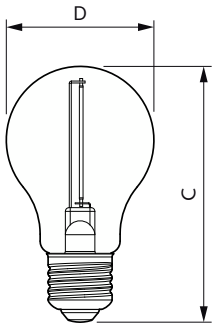

Versions

LEDclassic giant 28W E27 A160
GOLD ND

25W E27 A160

Cote

Product	D	C
LEDclassic 11W A60 E27 smoky ND RFSRT4	60 mm	106 mm

Product	D	C
LED classic 60W G93 E27 WW CL ND RF 1PF4	95 mm	140 mm

Product	D	C
LED classic-giant 28W E27 A160 GOLD ND	162 mm	293 mm
LED classic-giant 40W E27 A160 GOLD DIM	162 mm	293 mm
LED giant 20W E27 A160 1800K smoky D	162 mm	293 mm