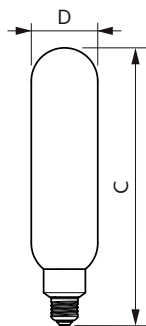

Becuri LED cu filament clasic

Cote

Product	D	C
LED classic-giant 40W E27 G200 GOLD DIM	202 mm	286 mm
LED giant 20W E27 G200 1800K smoky D	202 mm	286 mm

Product	D	C
LED classic 120W A67 E27 CDL FR ND 1SRT4	70 mm	121 mm
LED classic 120W A67 E27 CW FR NDRFSRT4	70 mm	121 mm
LED classic 120W A67 E27 WW FR NDRFSRT4	70 mm	121 mm
LED classic 150W A67 E27 CDL FR ND 1SRT4	70 mm	121 mm
LED classic 150W A67 E27 CW FR ND 1SRT4	70 mm	121 mm
LED classic 150W A67 E27 WW FR NDRFSRT4	70 mm	121 mm

Product	D	C
LED classic-giant 40W E27 T65 GOLD DIM	66 mm	273 mm

Product	D	C
LED classic 60W G95 E27 WW FR ND RFSRT4	95 mm	140 mm