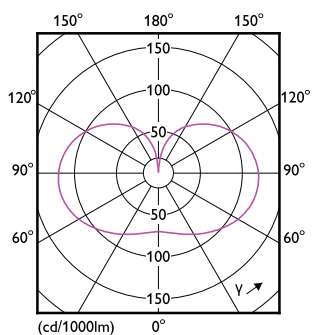

Lâmpadas LED clássica

Order Code	Full Product Name	Intervalo de temperatura ambiente	Consumo de energia kWh/1000 h
76451700	LED classic 120W A67 E27 WW FR NDRFSRT4	-20 a +45 °C	13 kWh
76453100	LED classic 120W A67 E27 CW FR NDRF1SRT4	-20 a +45 °C	13 kWh
76457900	LED classic 150W A67 E27 WW FR NDRFSRT4	-20 a +45 °C	18 kWh
76461600	LED classic 150W A67 E27 CDL FR ND 1SRT4	-20 a +45 °C	18 kWh
66514200	LED classic 100W E27 WW G120 FRNDRFSRT4	-20 a +45 °C	11 kWh
31378100	LED classic-giant 40W E27 G200 GOLD DIM	-20 a +45 °C	7 kWh
76463000	LED classic 200W A95 E27 WW FR ND 1PF	-20 a +45 °C	23 kWh
76465400	LED classic 200W A95 E27 CW FR ND 1PF/4	-20 a +45 °C	23 kWh
76467800	LED classic 200W A95 E27 CDL FR ND 1PF/4	-20 a +45 °C	23 kWh
76481400	LED cla 120W G120 E27 WW FR ND RFSRT4	-20 a +45 °C	13 kWh
76483800	LED classic 120W G120 E27 CW FR ND 1PF/4	-20 a +45 °C	13 kWh
76497500	LED classic 120W G120 E27 CDL FRND 1PF/4	-20 a +45 °C	13 kWh
31380400	LED classic-giant 40W E27 T65 GOLD DIM	-20 a +45 °C	7 kWh
78247400	LED classic CM 50W A60 E27 WW CL D SRT4	-20 a +45 °C	8 kWh
75965000	LEDclassic 11W ST64 E27 smoky ND RFSRT4	-20 a +40 °C	3 kWh
76437100	LED classic 120W A67 E27 CW CL ND 1SRT4	-20 a +45 °C	13 kWh
31376700	LED classic-giant 40W E27 A160 GOLD DIM	-20 a +45 °C	7 kWh
76439500	LED classic 150W A67 E27 CW CL ND 1SRT4	-20 a +45 °C	17 kWh
31382800	LED classic-giant 28W E27 A160 GOLD ND	-20 a +45 °C	5 kWh