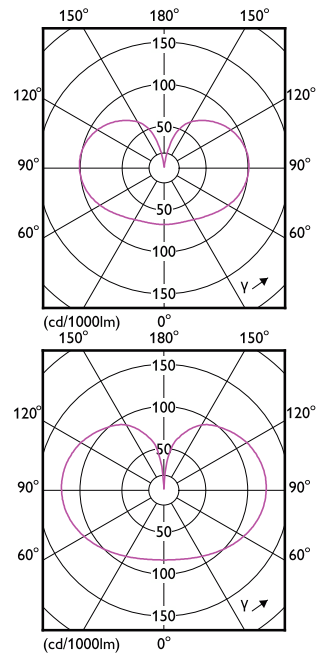

Lâmpadas LED clássica