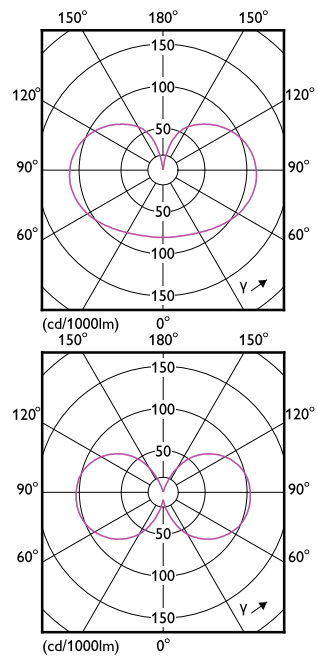

Klasszikus izzószálas LED fényforrások