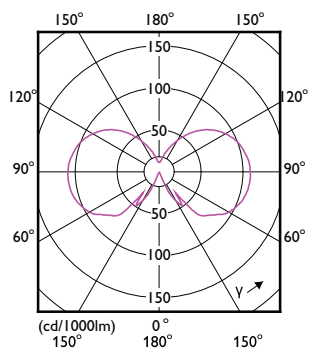

Order Code	Full Product Name	Fényforrás kialakítása	Fényforrásbúra formája
31382800	LED classic-giant 28W E27 A160 GOLD ND	Borosnyán	A160

Tanúsítvány és alkalmazási területek

Order Code	Full Product Name	Energiafogyasztás kWh/1000 óra
76451700	LED classic 120W A67 E27 WW FR NDRFSRT4	13 kWh
76453100	LED classic 120W A67 E27 CW FR NDRFISRT4	13 kWh
76455500	LED classic 120W A67 E27 CDL FR ND 1SRT4	13 kWh
76457900	LED classic 150W A67 E27 WW FR NDRFSRT4	18 kWh
76459300	LED classic 150W A67 E27 CW FR ND 1SRT4	18 kWh
76461600	LED classic 150W A67 E27 CDL FR ND 1SRT4	18 kWh
76469200	LED classic 60W G95 E27 WW FR ND RFSRT4	7 kWh
74245700	LED classic 60W G95 E27 WW CL ND 1PF	7 kWh
70416200	LED classic 100W A60 WW FR ND 1CT/10	11 kWh
70414800	LED classic 100W A60 CW FR ND 1CT/10	11 kWh
31378100	LED classic-giant 40W E27 G200 GOLD DIM	7 kWh
76463000	LED classic 200W A95 E27 WW FR ND 1PF	23 kWh
76465400	LED classic 200W A95 E27 CW FR ND 1PF/4	23 kWh
76467800	LED classic 200W A95 E27 CDL FR ND 1PF/4	23 kWh
76475300	LED classic 75W G120 E27 WW FR ND SRT4	9 kWh
76481400	LED cla 120W G120 E27 WW FR ND RFSRT4	13 kWh
31380400	LED classic-giant 40W E27 T65 GOLD DIM	7 kWh
31376700	LED classic-giant 40W E27 A160 GOLD DIM	7 kWh
70555100	LED classic 75W E27 WW A60 FR ND 1CT10	9 kWh
70561200	LED classic 75W E27 CW A60 FR ND 1CT/10	9 kWh
31382800	LED classic-giant 28W E27 A160 GOLD ND	5 kWh