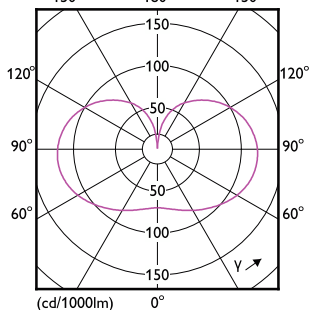

Order Code	Full Product Name	Fényforrás kialakítása	Fényforrásbúra formája
31382800	LED classic-giant 28W E27 A160 GOLD ND	Borosnyán	A160

Tanúsítvány és alkalmazási területek

Order Code	Full Product Name	Energiafogyasztás kWh/1000 óra
76451700	LED classic 120W A67 E27 WW FR NDRFSRT4	13 kWh
76453100	LED classic 120W A67 E27 CW FR NDRFISRT4	13 kWh
76455500	LED classic 120W A67 E27 CDL FR ND 1SRT4	13 kWh
76457900	LED classic 150W A67 E27 WW FR NDRFSRT4	18 kWh
76459300	LED classic 150W A67 E27 CW FR ND 1SRT4	18 kWh
76461600	LED classic 150W A67 E27 CDL FR ND 1SRT4	18 kWh
76469200	LED classic 60W G95 E27 WW FR ND RFSRT4	7 kWh
74245700	LED classic 60W G95 E27 WW CL ND 1PF	7 kWh
70416200	LED classic 100W A60 WW FR ND 1CT/10	11 kWh
70414800	LED classic 100W A60 CW FR ND 1CT/10	11 kWh
31378100	LED classic-giant 40W E27 G200 GOLD DIM	7 kWh
76463000	LED classic 200W A95 E27 WW FR ND 1PF	23 kWh
76465400	LED classic 200W A95 E27 CW FR ND 1PF/4	23 kWh
76467800	LED classic 200W A95 E27 CDL FR ND 1PF/4	23 kWh
76475300	LED classic 75W G120 E27 WW FR ND SRT4	9 kWh
76481400	LED cla 120W G120 E27 WW FR ND RFSRT4	13 kWh
31380400	LED classic-giant 40W E27 T65 GOLD DIM	7 kWh
31376700	LED classic-giant 40W E27 A160 GOLD DIM	7 kWh
70555100	LED classic 75W E27 WW A60 FR ND 1CT10	9 kWh
70561200	LED classic 75W E27 CW A60 FR ND 1CT/10	9 kWh
31382800	LED classic-giant 28W E27 A160 GOLD ND	5 kWh