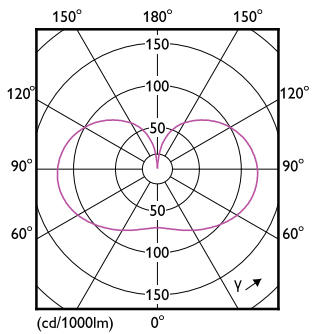

Bombillas LED de filamento clásicas

Order Code	Full Product Name	Consumo energético kWh/
		1000 h
76453100	LED classic 120W A67 E27 CW FR NDRF1SRT4	13 kWh
76457900	LED classic 150W A67 E27 WW FR NDRFSRT4	18 kWh
76459300	LED classic 150W A67 E27 CW FR ND 1SRT4	18 kWh
76461600	LED classic 150W A67 E27 CDL FR ND 1SRT4	18 kWh
76469200	LED classic 60W G95 E27 WW FR ND RFSRT4	7 kWh
66514200	LED classic 100W E27 WW G120 FRNDRFSRT4	11 kWh
31378100	LED classic-giant 40W E27 G200 GOLD DIM	7 kWh
76463000	LED classic 200W A95 E27 WW FR ND 1PF	23 kWh
76467800	LED classic 200W A95 E27 CDL FR ND 1PF/4	23 kWh
76481400	LED cla 120W G120 E27 WW FR ND RFSRT4	13 kWh
76483800	LED classic 120W G120 E27 CW FR ND 1PF/4	13 kWh
76497500	LED classic 120W G120 E27 CDL FRND 1PF/4	13 kWh
31380400	LED classic-giant 40W E27 T65 GOLD DIM	7 kWh
78247400	LED classic CM 50W A60 E27 WW CL D SRT4	8 kWh
76435700	LED classic 120W A67 E27 WW CL ND SRT4	13 kWh
76437100	LED classic 120W A67 E27 CW CL ND 1SRT4	13 kWh
31376700	LED classic-giant 40W E27 A160 GOLD DIM	7 kWh
76439500	LED classic 150W A67 E27 CW CL ND 1SRT4	17 kWh
31382800	LED classic-giant 28W E27 A160 GOLD ND	5 kWh