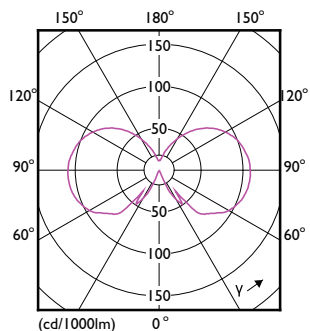

Classic filament LED bulbs

Order Code	Full Product Name	Ambient temperature range	Energy Consumption kWh/1000 h
76455500	LED classic 120W A67 E27 CDL FR ND 1SRT4	-20 to +45 °C	13 kWh
76457900	LED classic 150W A67 E27 WW FR NDRFSRT4	-20 to +45 °C	18 kWh
76459300	LED classic 150W A67 E27 CW FR ND 1SRT4	-20 to +45 °C	18 kWh
76461600	LED classic 150W A67 E27 CDL FR ND 1SRT4	-20 to +45 °C	18 kWh
76469200	LED classic 60W G95 E27 WW FR ND RFSRT4	-20 to +45 °C	7 kWh
74245700	LED classic 60W G95 E27 WW CL ND 1PF	-20 to +45 °C	7 kWh
70416200	LED classic 100W A60 WW FR ND 1CT/10	-20 to +45 °C	11 kWh
70414800	LED classic 100W A60 CW FR ND 1CT/10	-20 to +45 °C	11 kWh
31378100	LED classic-giant 40W E27 G200 GOLD DIM	-20 to +45 °C	7 kWh
76463000	LED classic 200W A95 E27 WW FR ND 1PF	-20 to +45 °C	23 kWh
76465400	LED classic 200W A95 E27 CW FR ND 1PF/4	-20 to +45 °C	23 kWh
76467800	LED classic 200W A95 E27 CDL FR ND 1PF/4	-20 to +45 °C	23 kWh
76475300	LED classic 75W G120 E27 WW FR ND SRT4	-20 to +45 °C	9 kWh
76481400	LED cla 120W G120 E27 WW FR ND RFSRT4	-20 to +45 °C	13 kWh
31380400	LED classic-giant 40W E27 T65 GOLD DIM	-20 to +45 °C	7 kWh
75965000	LEDclassic 11W ST64 E27 smoky ND RFSRT4	-20 to +40 °C	3 kWh
31376700	LED classic-giant 40W E27 A160 GOLD DIM	-20 to +45 °C	7 kWh
70555100	LED classic 75W E27 WW A60 FR ND 1CT10	-20 to +45 °C	9 kWh
70561200	LED classic 75W E27 CW A60 FR ND 1CT/10	-20 to +45 °C	9 kWh
31382800	LED classic-giant 28W E27 A160 GOLD ND	-20 to +45 °C	5 kWh