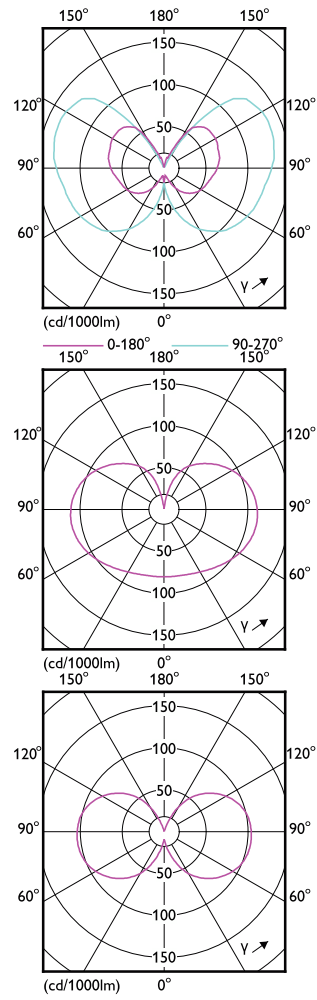

Classic filament LED bulbs