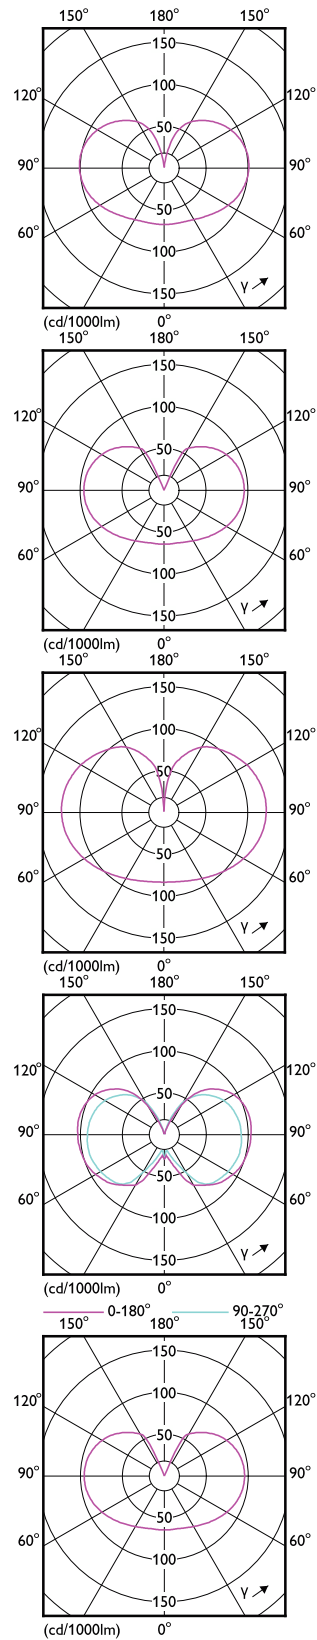

Classic filament LED bulbs