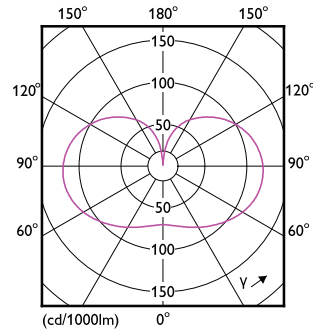

Classic filament LED bulbs

Order Code	Full Product Name	Ambient temperature range	Energy Consumption kWh/1000 h
76455500	LED classic 120W A67 E27 CDL FR ND 1SRT4	-20 to +45 °C	13 kWh
76457900	LED classic 150W A67 E27 WW FR NDRFSRT4	-20 to +45 °C	18 kWh
76459300	LED classic 150W A67 E27 CW FR ND 1SRT4	-20 to +45 °C	18 kWh
76461600	LED classic 150W A67 E27 CDL FR ND 1SRT4	-20 to +45 °C	18 kWh
76469200	LED classic 60W G95 E27 WW FR ND RFSRT4	-20 to +45 °C	7 kWh
74245700	LED classic 60W G95 E27 WW CL ND 1PF	-20 to +45 °C	7 kWh
70416200	LED classic 100W A60 WW FR ND 1CT/10	-20 to +45 °C	11 kWh
70414800	LED classic 100W A60 CW FR ND 1CT/10	-20 to +45 °C	11 kWh
31378100	LED classic-giant 40W E27 G200 GOLD DIM	-20 to +45 °C	7 kWh
76463000	LED classic 200W A95 E27 WW FR ND 1PF	-20 to +45 °C	23 kWh
76465400	LED classic 200W A95 E27 CW FR ND 1PF/4	-20 to +45 °C	23 kWh
76467800	LED classic 200W A95 E27 CDL FR ND 1PF/4	-20 to +45 °C	23 kWh
76475300	LED classic 75W G120 E27 WW FR ND SRT4	-20 to +45 °C	9 kWh
76481400	LED cla 120W G120 E27 WW FR ND RFSRT4	-20 to +45 °C	13 kWh
31380400	LED classic-giant 40W E27 T65 GOLD DIM	-20 to +45 °C	7 kWh
75965000	LEDclassic 11W ST64 E27 smoky ND RFSRT4	-20 to +40 °C	3 kWh
31376700	LED classic-giant 40W E27 A160 GOLD DIM	-20 to +45 °C	7 kWh
70555100	LED classic 75W E27 WW A60 FR ND 1CT10	-20 to +45 °C	9 kWh
70561200	LED classic 75W E27 CW A60 FR ND 1CT/10	-20 to +45 °C	9 kWh
31382800	LED classic-giant 28W E27 A160 GOLD ND	-20 to +45 °C	5 kWh