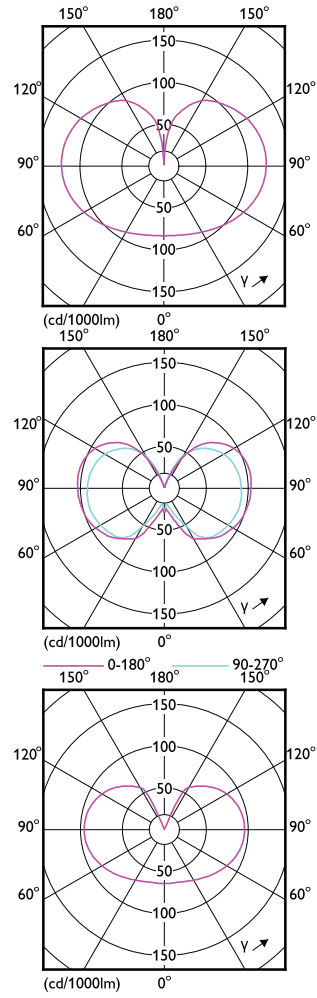

Κλασικοί λαμπτήρες LED νήματος