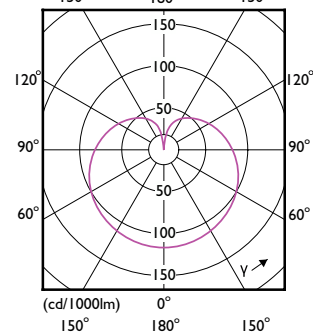

LED Lamps

Order Code	Full Product Name	Ambient temperature range	Energy
			Consumption kWh/1000 h
929003008599	LEDBulb 12W E27 965 230V 1PF/6 AU	-20 to +45 °C	-
929002058619	LED Sensor 8-60W A60 E27 CDL FR ND 1PF/6	-20 to +30 °C	8 kWh
929003006419	LEDBulb 6W B22 930 230V 2PF/3 AU	-20 to +45 °C	-
929003006499	LEDBulb 6W B22 930 230V 1PF/6 AU	-20 to +45 °C	-
929003006819	LEDBulb 6W B22 965 230V 2PF/3 AU	-20 to +45 °C	-
929003006899	LEDBulb 6W B22 965 230V 1PF/6 AU	-20 to +45 °C	-
929003007019	LEDBulb 8W B22 930 230V 2PF/3 AU	-20 to +45 °C	-
929003007099	LEDBulb 8W B22 930 230V 1PF/6 AU	-20 to +45 °C	-
929003007419	LEDBulb 8W B22 965 230V 2PF/3 AU	-20 to +45 °C	-
929003007499	LEDBulb 8W B22 965 230V 1PF/6 AU	-20 to +45 °C	-
929002442069	LEDGlobe 7W G95 B22 WW 230V_AU	-20 to +45 °C	7 kWh
929002442169	LEDGlobe 10W G120 E27 WW 230V_AU	-20 to +45 °C	10 kWh
929002441669	LEDGlobe 7W G95 E27 WW 230V_AU	-20 to +45 °C	7 kWh
929003007619	LEDBulb 10W B22 930 230V 2PF/3 AU	-20 to +45 °C	-
929003007699	LEDBulb 10W B22 930 230V 1PF/6 AU	-20 to +45 °C	-
929003008019	LEDBulb 10W B22 965 230V 2PF/3 AU	-20 to +45 °C	-
929003008099	LEDBulb 10W B22 965 230V 1PF/6 AU	-20 to +45 °C	-
929003008219	LEDBulb 12W B22 930 230V 2PF/3 AU	-20 to +45 °C	-
929003008299	LEDBulb 12W B22 930 230V 1PF/6 AU	-20 to +45 °C	-
929003008619	LEDBulb 12W B22 965 230V 2PF/3 AU	-20 to +45 °C	-
929003008699	LEDBulb 12W B22 965 230V 1PF/6 AU	-20 to +45 °C	-