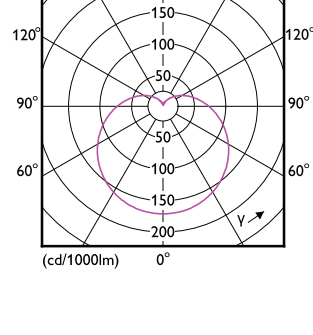

LED Lamps

Order Code	Full Product Name	Ambient temperature range	Energy
			Consumption kWh/1000 h
929003008599	LEDBulb 12W E27 965 230V 1PF/6 AU	-20 to +45 °C	-
929002058619	LED Sensor 8-60W A60 E27 CDL FR ND 1PF/6	-20 to +30 °C	8 kWh
929003006419	LEDBulb 6W B22 930 230V 2PF/3 AU	-20 to +45 °C	-
929003006499	LEDBulb 6W B22 930 230V 1PF/6 AU	-20 to +45 °C	-
929003006819	LEDBulb 6W B22 965 230V 2PF/3 AU	-20 to +45 °C	-
929003006899	LEDBulb 6W B22 965 230V 1PF/6 AU	-20 to +45 °C	-
929003007019	LEDBulb 8W B22 930 230V 2PF/3 AU	-20 to +45 °C	-
929003007099	LEDBulb 8W B22 930 230V 1PF/6 AU	-20 to +45 °C	-
929003007419	LEDBulb 8W B22 965 230V 2PF/3 AU	-20 to +45 °C	-
929003007499	LEDBulb 8W B22 965 230V 1PF/6 AU	-20 to +45 °C	-
929002442069	LEDGlobe 7W G95 B22 WW 230V_AU	-20 to +45 °C	7 kWh
929002442169	LEDGlobe 10W G120 E27 WW 230V_AU	-20 to +45 °C	10 kWh
929002441669	LEDGlobe 7W G95 E27 WW 230V_AU	-20 to +45 °C	7 kWh
929003007619	LEDBulb 10W B22 930 230V 2PF/3 AU	-20 to +45 °C	-
929003007699	LEDBulb 10W B22 930 230V 1PF/6 AU	-20 to +45 °C	-
929003008019	LEDBulb 10W B22 965 230V 2PF/3 AU	-20 to +45 °C	-
929003008099	LEDBulb 10W B22 965 230V 1PF/6 AU	-20 to +45 °C	-
929003008219	LEDBulb 12W B22 930 230V 2PF/3 AU	-20 to +45 °C	-
929003008299	LEDBulb 12W B22 930 230V 1PF/6 AU	-20 to +45 °C	-
929003008619	LEDBulb 12W B22 965 230V 2PF/3 AU	-20 to +45 °C	-
929003008699	LEDBulb 12W B22 965 230V 1PF/6 AU	-20 to +45 °C	-