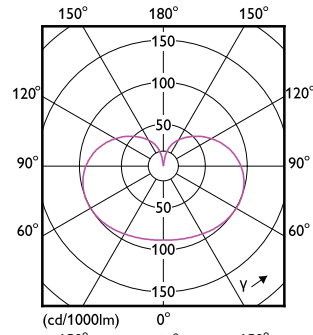

LED Lamps

Order Code	Full Product Name	Ambient temperature range	Energy
			Consumption kWh/1000 h
929003008599	LEDBulb 12W E27 965 230V 1PF/6 AU	-20 to +45 °C	-
929002058619	LED Sensor 8-60W A60 E27 CDL FR ND 1PF/6	-20 to +30 °C	8 kWh
929003006419	LEDBulb 6W B22 930 230V 2PF/3 AU	-20 to +45 °C	-
929003006499	LEDBulb 6W B22 930 230V 1PF/6 AU	-20 to +45 °C	-
929003006819	LEDBulb 6W B22 965 230V 2PF/3 AU	-20 to +45 °C	-
929003006899	LEDBulb 6W B22 965 230V 1PF/6 AU	-20 to +45 °C	-
929003007019	LEDBulb 8W B22 930 230V 2PF/3 AU	-20 to +45 °C	-
929003007099	LEDBulb 8W B22 930 230V 1PF/6 AU	-20 to +45 °C	-
929003007419	LEDBulb 8W B22 965 230V 2PF/3 AU	-20 to +45 °C	-
929003007499	LEDBulb 8W B22 965 230V 1PF/6 AU	-20 to +45 °C	-
929002442069	LEDGlobe 7W G95 B22 WW 230V_AU	-20 to +45 °C	7 kWh
929002442169	LEDGlobe 10W G120 E27 WW 230V_AU	-20 to +45 °C	10 kWh
929002441669	LEDGlobe 7W G95 E27 WW 230V_AU	-20 to +45 °C	7 kWh
929003007619	LEDBulb 10W B22 930 230V 2PF/3 AU	-20 to +45 °C	-
929003007699	LEDBulb 10W B22 930 230V 1PF/6 AU	-20 to +45 °C	-
929003008019	LEDBulb 10W B22 965 230V 2PF/3 AU	-20 to +45 °C	-
929003008099	LEDBulb 10W B22 965 230V 1PF/6 AU	-20 to +45 °C	-
929003008219	LEDBulb 12W B22 930 230V 2PF/3 AU	-20 to +45 °C	-
929003008299	LEDBulb 12W B22 930 230V 1PF/6 AU	-20 to +45 °C	-
929003008619	LEDBulb 12W B22 965 230V 2PF/3 AU	-20 to +45 °C	-
929003008699	LEDBulb 12W B22 965 230V 1PF/6 AU	-20 to +45 °C	-