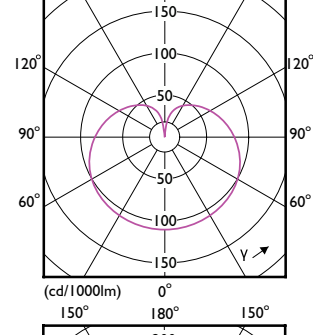

LED Lamps

Order Code	Full Product Name	Ambient temperature range	Energy
			Consumption kWh/1000 h
929003008599	LEDBulb 12W E27 965 230V 1PF/6 AU	-20 to +45 °C	-
929002058619	LED Sensor 8-60W A60 E27 CDL FR ND 1PF/6	-20 to +30 °C	8 kWh
929003006419	LEDBulb 6W B22 930 230V 2PF/3 AU	-20 to +45 °C	-
929003006499	LEDBulb 6W B22 930 230V 1PF/6 AU	-20 to +45 °C	-
929003006819	LEDBulb 6W B22 965 230V 2PF/3 AU	-20 to +45 °C	-
929003006899	LEDBulb 6W B22 965 230V 1PF/6 AU	-20 to +45 °C	-
929003007019	LEDBulb 8W B22 930 230V 2PF/3 AU	-20 to +45 °C	-
929003007099	LEDBulb 8W B22 930 230V 1PF/6 AU	-20 to +45 °C	-
929003007419	LEDBulb 8W B22 965 230V 2PF/3 AU	-20 to +45 °C	-
929003007499	LEDBulb 8W B22 965 230V 1PF/6 AU	-20 to +45 °C	-
929002442069	LEDGlobe 7W G95 B22 WW 230V_AU	-20 to +45 °C	7 kWh
929002442169	LEDGlobe 10W G120 E27 WW 230V_AU	-20 to +45 °C	10 kWh
929002441669	LEDGlobe 7W G95 E27 WW 230V_AU	-20 to +45 °C	7 kWh
929003007619	LEDBulb 10W B22 930 230V 2PF/3 AU	-20 to +45 °C	-
929003007699	LEDBulb 10W B22 930 230V 1PF/6 AU	-20 to +45 °C	-
929003008019	LEDBulb 10W B22 965 230V 2PF/3 AU	-20 to +45 °C	-
929003008099	LEDBulb 10W B22 965 230V 1PF/6 AU	-20 to +45 °C	-
929003008219	LEDBulb 12W B22 930 230V 2PF/3 AU	-20 to +45 °C	-
929003008299	LEDBulb 12W B22 930 230V 1PF/6 AU	-20 to +45 °C	-
929003008619	LEDBulb 12W B22 965 230V 2PF/3 AU	-20 to +45 °C	-
929003008699	LEDBulb 12W B22 965 230V 1PF/6 AU	-20 to +45 °C	-