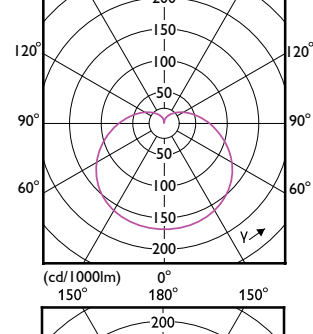

LED Lamps

Order Code	Full Product Name	Ambient temperature range	Energy
			Consumption kWh/1000 h
929003008599	LEDBulb 12W E27 965 230V 1PF/6 AU	-20 to +45 °C	-
929002058619	LED Sensor 8-60W A60 E27 CDL FR ND 1PF/6	-20 to +30 °C	8 kWh
929003006419	LEDBulb 6W B22 930 230V 2PF/3 AU	-20 to +45 °C	-
929003006499	LEDBulb 6W B22 930 230V 1PF/6 AU	-20 to +45 °C	-
929003006819	LEDBulb 6W B22 965 230V 2PF/3 AU	-20 to +45 °C	-
929003006899	LEDBulb 6W B22 965 230V 1PF/6 AU	-20 to +45 °C	-
929003007019	LEDBulb 8W B22 930 230V 2PF/3 AU	-20 to +45 °C	-
929003007099	LEDBulb 8W B22 930 230V 1PF/6 AU	-20 to +45 °C	-
929003007419	LEDBulb 8W B22 965 230V 2PF/3 AU	-20 to +45 °C	-
929003007499	LEDBulb 8W B22 965 230V 1PF/6 AU	-20 to +45 °C	-
929002442069	LEDGlobe 7W G95 B22 WW 230V_AU	-20 to +45 °C	7 kWh
929002442169	LEDGlobe 10W G120 E27 WW 230V_AU	-20 to +45 °C	10 kWh
929002441669	LEDGlobe 7W G95 E27 WW 230V_AU	-20 to +45 °C	7 kWh
929003007619	LEDBulb 10W B22 930 230V 2PF/3 AU	-20 to +45 °C	-
929003007699	LEDBulb 10W B22 930 230V 1PF/6 AU	-20 to +45 °C	-
929003008019	LEDBulb 10W B22 965 230V 2PF/3 AU	-20 to +45 °C	-
929003008099	LEDBulb 10W B22 965 230V 1PF/6 AU	-20 to +45 °C	-
929003008219	LEDBulb 12W B22 930 230V 2PF/3 AU	-20 to +45 °C	-
929003008299	LEDBulb 12W B22 930 230V 1PF/6 AU	-20 to +45 °C	-
929003008619	LEDBulb 12W B22 965 230V 2PF/3 AU	-20 to +45 °C	-
929003008699	LEDBulb 12W B22 965 230V 1PF/6 AU	-20 to +45 °C	-