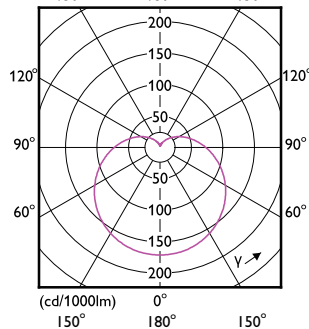

LED Lamps

Order Code	Full Product Name	Ambient temperature range	Energy Consumption kWh/1000 h
929002441669	LEDGlobe 7W G95 E27 WW 230V_AU	-20 to +45 °C	7 kWh
929003007619	LEDBulb 10W B22 930 230V 2PF/3 AU	-20 to +45 °C	-
929003007699	LEDBulb 10W B22 930 230V 1PF/6 AU	-20 to +45 °C	-
929003008019	LEDBulb 10W B22 965 230V 2PF/3 AU	-20 to +45 °C	-
929003008099	LEDBulb 10W B22 965 230V 1PF/6 AU	-20 to +45 °C	-
929003008219	LEDBulb 12W B22 930 230V 2PF/3 AU	-20 to +45 °C	-
929003008299	LEDBulb 12W B22 930 230V 1PF/6 AU	-20 to +45 °C	-
929003008619	LEDBulb 12W B22 965 230V 2PF/3 AU	-20 to +45 °C	-
929003008699	LEDBulb 12W B22 965 230V 1PF/6 AU	-20 to +45 °C	-