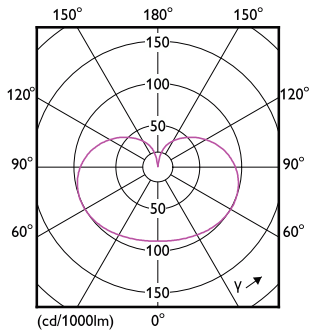

LED Lamps

Order Code	Full Product Name	Ambient temperature range	Energy Consumption kWh/1000 h
929002441669	LEDGlobe 7W G95 E27 WW 230V_AU	-20 to +45 °C	7 kWh
929003007619	LEDBulb 10W B22 930 230V 2PF/3 AU	-20 to +45 °C	-
929003007699	LEDBulb 10W B22 930 230V 1PF/6 AU	-20 to +45 °C	-
929003008019	LEDBulb 10W B22 965 230V 2PF/3 AU	-20 to +45 °C	-
929003008099	LEDBulb 10W B22 965 230V 1PF/6 AU	-20 to +45 °C	-
929003008219	LEDBulb 12W B22 930 230V 2PF/3 AU	-20 to +45 °C	-
929003008299	LEDBulb 12W B22 930 230V 1PF/6 AU	-20 to +45 °C	-
929003008619	LEDBulb 12W B22 965 230V 2PF/3 AU	-20 to +45 °C	-
929003008699	LEDBulb 12W B22 965 230V 1PF/6 AU	-20 to +45 °C	-