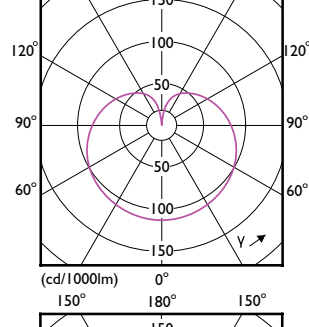

LED Lamps

Order Code	Full Product Name	Ambient temperature range	Energy Consumption kWh/1000 h
929002441669	LEDGlobe 7W G95 E27 WW 230V_AU	-20 to +45 °C	7 kWh
929003007619	LEDBulb 10W B22 930 230V 2PF/3 AU	-20 to +45 °C	-
929003007699	LEDBulb 10W B22 930 230V 1PF/6 AU	-20 to +45 °C	-
929003008019	LEDBulb 10W B22 965 230V 2PF/3 AU	-20 to +45 °C	-
929003008099	LEDBulb 10W B22 965 230V 1PF/6 AU	-20 to +45 °C	-
929003008219	LEDBulb 12W B22 930 230V 2PF/3 AU	-20 to +45 °C	-
929003008299	LEDBulb 12W B22 930 230V 1PF/6 AU	-20 to +45 °C	-
929003008619	LEDBulb 12W B22 965 230V 2PF/3 AU	-20 to +45 °C	-
929003008699	LEDBulb 12W B22 965 230V 1PF/6 AU	-20 to +45 °C	-