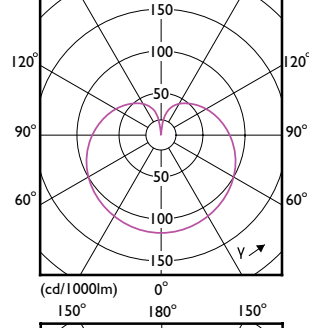

LED Lamps

Order Code	Full Product Name	Ambient temperature range	Energy Consumption kWh/1000 h
929002441669	LEDGlobe 7W G95 E27 WW 230V_AU	-20 to +45 °C	7 kWh
929003007619	LEDBulb 10W B22 930 230V 2PF/3 AU	-20 to +45 °C	-
929003007699	LEDBulb 10W B22 930 230V 1PF/6 AU	-20 to +45 °C	-
929003008019	LEDBulb 10W B22 965 230V 2PF/3 AU	-20 to +45 °C	-
929003008099	LEDBulb 10W B22 965 230V 1PF/6 AU	-20 to +45 °C	-
929003008219	LEDBulb 12W B22 930 230V 2PF/3 AU	-20 to +45 °C	-
929003008299	LEDBulb 12W B22 930 230V 1PF/6 AU	-20 to +45 °C	-
929003008619	LEDBulb 12W B22 965 230V 2PF/3 AU	-20 to +45 °C	-
929003008699	LEDBulb 12W B22 965 230V 1PF/6 AU	-20 to +45 °C	-