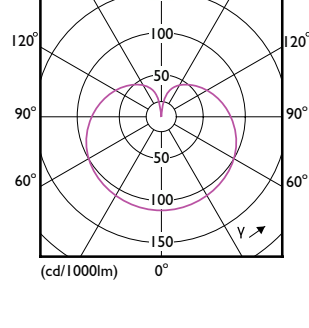

LED Lamps

Order Code	Full Product Name	Ambient temperature range	Energy Consumption kWh/1000 h
929002441669	LEDGlobe 7W G95 E27 WW 230V_AU	-20 to +45 °C	7 kWh
929003007619	LEDBulb 10W B22 930 230V 2PF/3 AU	-20 to +45 °C	-
929003007699	LEDBulb 10W B22 930 230V 1PF/6 AU	-20 to +45 °C	-
929003008019	LEDBulb 10W B22 965 230V 2PF/3 AU	-20 to +45 °C	-
929003008099	LEDBulb 10W B22 965 230V 1PF/6 AU	-20 to +45 °C	-
929003008219	LEDBulb 12W B22 930 230V 2PF/3 AU	-20 to +45 °C	-
929003008299	LEDBulb 12W B22 930 230V 1PF/6 AU	-20 to +45 °C	-
929003008619	LEDBulb 12W B22 965 230V 2PF/3 AU	-20 to +45 °C	-
929003008699	LEDBulb 12W B22 965 230V 1PF/6 AU	-20 to +45 °C	-