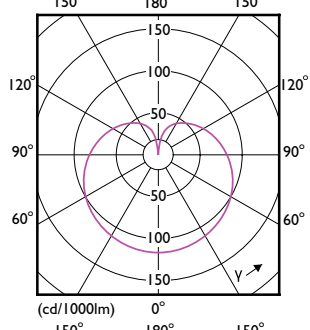

LED Lamps

Order Code	Full Product Name	Ambient temperature range	Energy Consumption kWh/1000 h
929002441669	LEDGlobe 7W G95 E27 WW 230V_AU	-20 to +45 °C	7 kWh
929003007619	LEDBulb 10W B22 930 230V 2PF/3 AU	-20 to +45 °C	-
929003007699	LEDBulb 10W B22 930 230V 1PF/6 AU	-20 to +45 °C	-
929003008019	LEDBulb 10W B22 965 230V 2PF/3 AU	-20 to +45 °C	-
929003008099	LEDBulb 10W B22 965 230V 1PF/6 AU	-20 to +45 °C	-
929003008219	LEDBulb 12W B22 930 230V 2PF/3 AU	-20 to +45 °C	-
929003008299	LEDBulb 12W B22 930 230V 1PF/6 AU	-20 to +45 °C	-
929003008619	LEDBulb 12W B22 965 230V 2PF/3 AU	-20 to +45 °C	-
929003008699	LEDBulb 12W B22 965 230V 1PF/6 AU	-20 to +45 °C	-