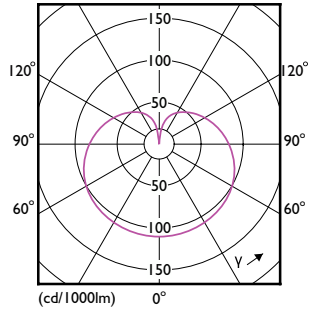

LED Lamps

Order Code	Full Product Name	Ambient temperature range	Energy Consumption kWh/1000 h
929002441669	LEDGlobe 7W G95 E27 WW 230V_AU	-20 to +45 °C	7 kWh
929003007619	LEDBulb 10W B22 930 230V 2PF/3 AU	-20 to +45 °C	-
929003007699	LEDBulb 10W B22 930 230V 1PF/6 AU	-20 to +45 °C	-
929003008019	LEDBulb 10W B22 965 230V 2PF/3 AU	-20 to +45 °C	-
929003008099	LEDBulb 10W B22 965 230V 1PF/6 AU	-20 to +45 °C	-
929003008219	LEDBulb 12W B22 930 230V 2PF/3 AU	-20 to +45 °C	-
929003008299	LEDBulb 12W B22 930 230V 1PF/6 AU	-20 to +45 °C	-
929003008619	LEDBulb 12W B22 965 230V 2PF/3 AU	-20 to +45 °C	-
929003008699	LEDBulb 12W B22 965 230V 1PF/6 AU	-20 to +45 °C	-