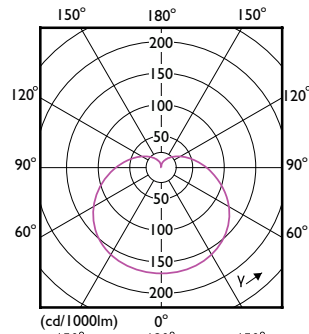

LED Lamps

Order Code	Full Product Name	Ambient temperature range	Energy Consumption kWh/1000 h
929002441669	LEDGlobe 7W G95 E27 WW 230V_AU	-20 to +45 °C	7 kWh
929003007619	LEDBulb 10W B22 930 230V 2PF/3 AU	-20 to +45 °C	-
929003007699	LEDBulb 10W B22 930 230V 1PF/6 AU	-20 to +45 °C	-
929003008019	LEDBulb 10W B22 965 230V 2PF/3 AU	-20 to +45 °C	-
929003008099	LEDBulb 10W B22 965 230V 1PF/6 AU	-20 to +45 °C	-
929003008219	LEDBulb 12W B22 930 230V 2PF/3 AU	-20 to +45 °C	-
929003008299	LEDBulb 12W B22 930 230V 1PF/6 AU	-20 to +45 °C	-
929003008619	LEDBulb 12W B22 965 230V 2PF/3 AU	-20 to +45 °C	-
929003008699	LEDBulb 12W B22 965 230V 1PF/6 AU	-20 to +45 °C	-