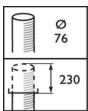

CitySoul poles and brackets

Application

- City centers
- Parks and plazas
- Roads and streets
- Commercial districts

Versions

OPAC_JGP530i_0031-Accessory photo

Dimensional drawing

CitySoul poles and brackets

Dimensional drawing

CitySoul poles and brackets

Dimensional drawing

CitySoul poles and brackets

Dimensional drawing

Product details

2D rendering CitySoul gen2
Bracket - Accent