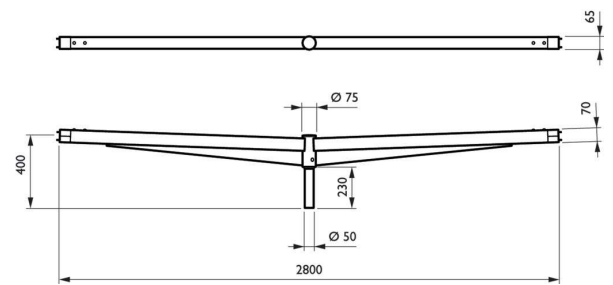

CitySoul poles and brackets

Application

- City centers
- Parks and plazas
- Roads and streets
- Commercial districts

Versions

OPAC_JGP530i_0031-Accessory photo

Dimensional drawing

CitySoul poles and brackets

Dimensional drawing

CitySoul poles and brackets

Dimensional drawing

CitySoul poles and brackets

Dimensional drawing

Product details

2D rendering CitySoul gen2
Bracket - Accent