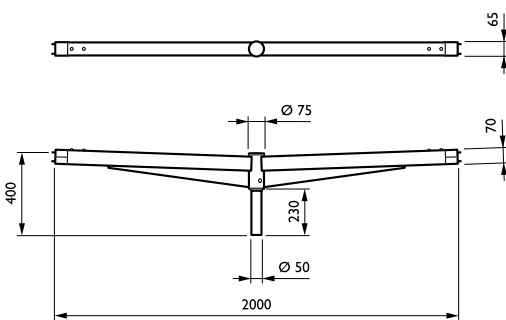

CitySoul poles and brackets

Application

- City centers
- Parks and plazas
- Roads and streets
- Commercial districts

Versions

OPAC_JGP530i_0031-Accessory photo

Dimensional drawing

CitySoul poles and brackets

Dimensional drawing

CitySoul poles and brackets

Dimensional drawing

CitySoul poles and brackets

Dimensional drawing

Product details

2D rendering CitySoul gen2
Bracket - Accent