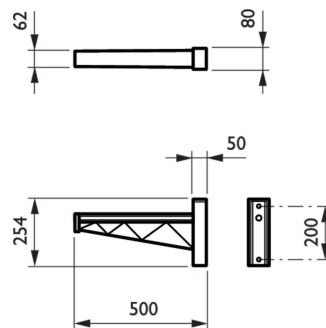

CitySoul poles and brackets

Application

- City centers
- Parks and plazas
- Roads and streets
- Commercial districts

Versions

OPAC_JGP530i_0031-Accessory photo

Dimensional drawing

CitySoul poles and brackets

Dimensional drawing

CitySoul poles and brackets

Dimensional drawing

CitySoul poles and brackets

Dimensional drawing

Product details

2D rendering CitySoul gen2
Bracket - Accent