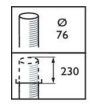

CitySoul poles and brackets

Application

- City centers
- Parks and plazas
- Roads and streets
- Commercial districts

Versions

OPAC_JGP530i_0031-Accessory photo

Dimensional drawing

CitySoul poles and brackets

Dimensional drawing

CitySoul poles and brackets

Dimensional drawing

CitySoul poles and brackets

Dimensional drawing

Product details

2D rendering CitySoul gen2
Bracket - Accent