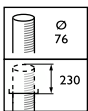

CitySoul poles and brackets

Application

- City centers
- Parks and plazas
- Roads and streets
- Commercial districts

Versions

OPAC_JGP530i_0031-Accessory photo

Dimensional drawing

CitySoul poles and brackets

Dimensional drawing

CitySoul poles and brackets

Dimensional drawing

CitySoul poles and brackets

Dimensional drawing

Product details

2D rendering CitySoul gen2
Bracket - Accent