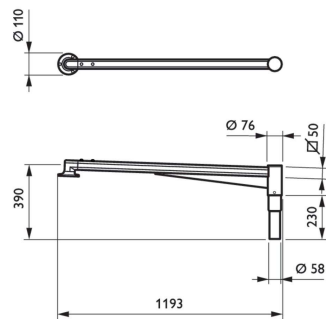

CitySoul poles and brackets

Application

- City centers
- Parks and plazas
- Roads and streets
- Commercial districts

Versions

OPAC_JGP530i_0031-Accessory photo

Dimensional drawing

CitySoul poles and brackets

Dimensional drawing

CitySoul poles and brackets

Dimensional drawing

CitySoul poles and brackets

Dimensional drawing

Product details

2D rendering CitySoul gen2
Bracket - Accent