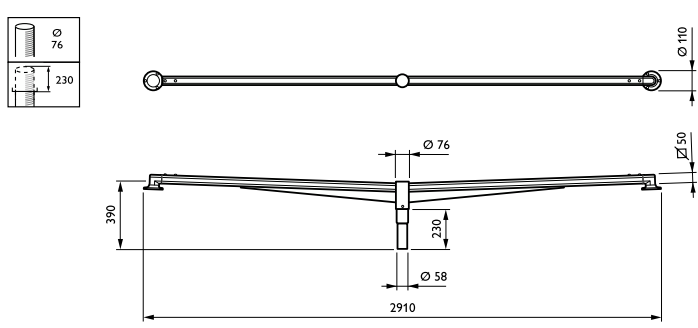

CitySoul poles and brackets

Application

- City centers
- Parks and plazas
- Roads and streets
- Commercial districts

Versions

OPAC_JGP530i_0031-Accessory photo

Dimensional drawing

CitySoul poles and brackets

Dimensional drawing

CitySoul poles and brackets

Dimensional drawing

CitySoul poles and brackets

Dimensional drawing

Product details

2D rendering CitySoul gen2
Bracket - Accent