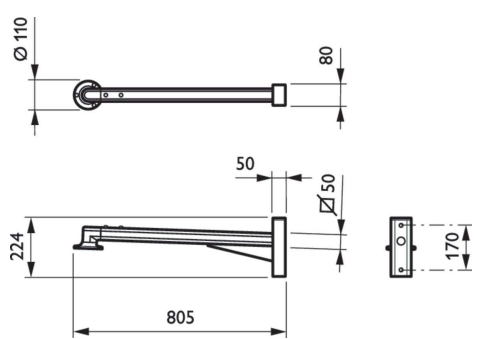

CitySoul poles and brackets

Application

- City centers
- Parks and plazas
- Roads and streets
- Commercial districts

Versions

OPAC_JGP530i_0031-Accessory photo

Dimensional drawing

CitySoul poles and brackets

Dimensional drawing

CitySoul poles and brackets

Dimensional drawing

CitySoul poles and brackets

Dimensional drawing

Product details

2D rendering CitySoul gen2
Bracket - Accent