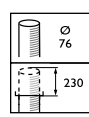

CitySoul poles and brackets

Application

- City centers
- Parks and plazas
- Roads and streets
- Commercial districts

Versions

OPAC_JGP530i_0031-Accessory photo

Dimensional drawing

CitySoul poles and brackets

Dimensional drawing

CitySoul poles and brackets

Dimensional drawing

CitySoul poles and brackets

Dimensional drawing

Product details

2D rendering CitySoul gen2
Bracket - Accent