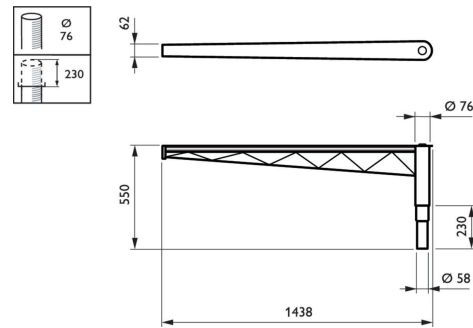

CitySoul poles and brackets

Application

- City centers
- Parks and plazas
- Roads and streets
- Commercial districts

Versions

OPAC_JGP530i_0031-Accessory photo

Dimensional drawing

CitySoul poles and brackets

Dimensional drawing

CitySoul poles and brackets

Dimensional drawing

CitySoul poles and brackets

Dimensional drawing

Product details

2D rendering CitySoul gen2
Bracket - Accent