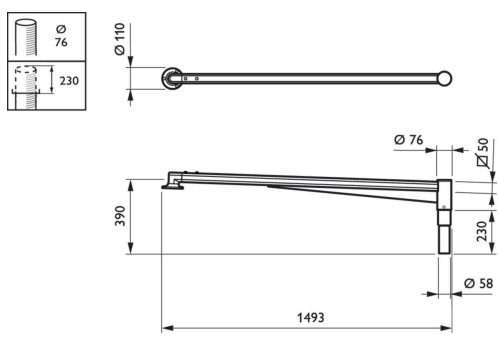

CitySoul poles and brackets

Application

- City centers
- Parks and plazas
- Roads and streets
- Commercial districts

Versions

OPAC_JGP530i_0031-Accessory photo

Dimensional drawing

CitySoul poles and brackets

Dimensional drawing

CitySoul poles and brackets

Dimensional drawing

CitySoul poles and brackets

Dimensional drawing

Product details

2D rendering CitySoul gen2
Bracket - Accent