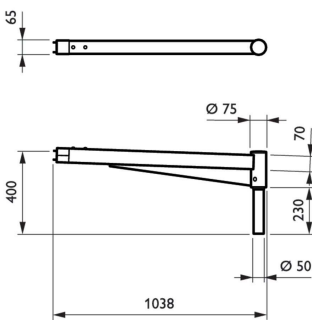

CitySoul poles and brackets

Application

- City centers
- Parks and plazas
- Roads and streets
- Commercial districts

Versions

OPAC_JGP530i_0031-Accessory photo

Dimensional drawing

CitySoul poles and brackets

Dimensional drawing

CitySoul poles and brackets

Dimensional drawing

CitySoul poles and brackets

Dimensional drawing

Product details

2D rendering CitySoul gen2
Bracket - Accent