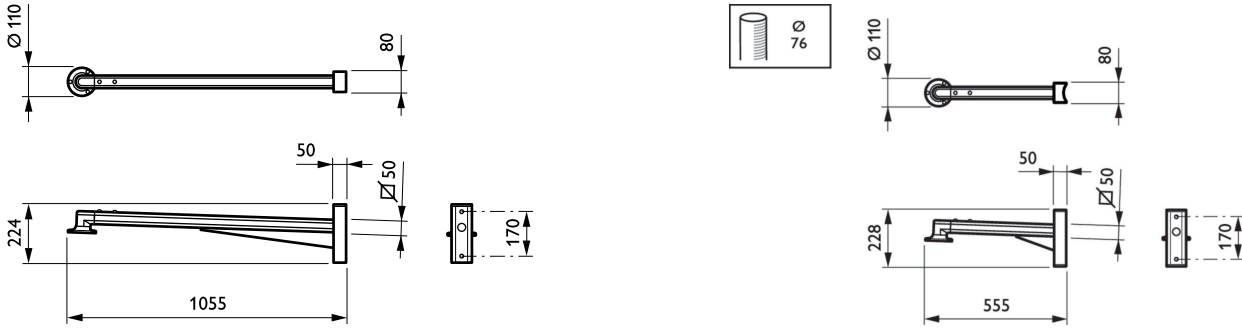

Dimensional drawing

CitySoul poles and brackets

Dimensional drawing

CitySoul poles and brackets

Dimensional drawing

Product details

2D rendering CitySoul gen2
Bracket - Accent