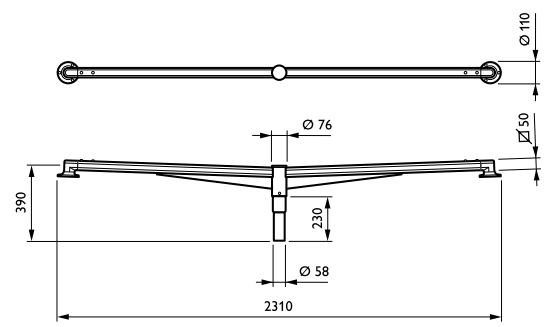

CitySoul poles and brackets

Application

- City centers
- Parks and plazas
- Roads and streets
- Commercial districts

Versions

OPAC_JGP530i_0031-Accessory photo

Dimensional drawing

CitySoul poles and brackets

Dimensional drawing

CitySoul poles and brackets

Dimensional drawing

CitySoul poles and brackets

Dimensional drawing

Product details

2D rendering CitySoul gen2
Bracket - Accent