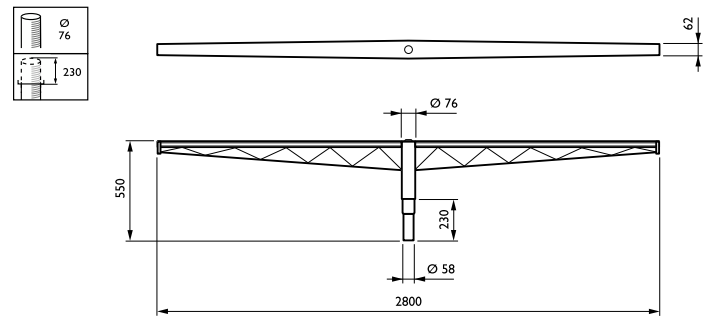

CitySoul poles and brackets

Application

- City centers
- Parks and plazas
- Roads and streets
- Commercial districts

Versions

OPAC_JGP530i_0031-Accessory photo

Dimensional drawing

CitySoul poles and brackets

Dimensional drawing

CitySoul poles and brackets

Dimensional drawing

CitySoul poles and brackets

Dimensional drawing

Product details

2D rendering CitySoul gen2
Bracket - Accent