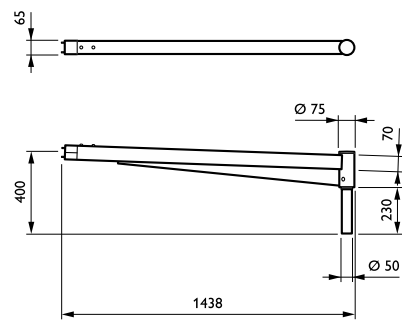

CitySoul poles and brackets

Application

- City centers
- Parks and plazas
- Roads and streets
- Commercial districts

Versions

OPAC_JGP530i_0031-Accessory photo

Dimensional drawing

CitySoul poles and brackets

Dimensional drawing

CitySoul poles and brackets

Dimensional drawing

CitySoul poles and brackets

Dimensional drawing

Product details

2D rendering CitySoul gen2
Bracket - Accent