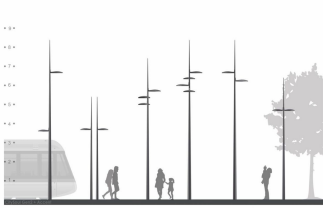

CitySoul gen2 – a versatile identity

CitySoul poles and brackets

CitySoul gen2 is one of the most versatile and inspirational urban street lighting families designed by Philips to date. This highly efficient range delivers excellent lighting levels whilst also providing the right ambiance for all urban application areas, from the outskirts of the city right through to the city center. By evolving the modularity of the CitySoul family and adding new innovations like the Lyre and the Accent bracket, Philips has made this range the ideal toolbox for every urban context. The design is flatter, completely round, and the transitions with the spigot and bracket entirely flush, thereby giving your cityscape a coherent, elegant and discreet identity. Designed around its LED engine, CitySoul gen2 is highly efficient and easy to maintain. It comes in two sizes and is suitable for side-entry, post-top, catenary and suspended mounting.

Features

- A broad range of elegant, dedicated and complete sets, including poles and brackets, a tiltable option, double post-top and catenary versions
- Various features to deliver the most efficient and comfortable lighting level
- Compatible with all Philips' standard and advanced lighting controls
- Easy maintenance on-site
- Compatible with existing CitySoul pole and bracket range Flip, Morph, Jump, Sweep

CitySoul poles and brackets

Application

- City centers
- Parks and plazas
- Roads and streets
- Commercial districts

Versions

OPAC_JGP530i_0031-Accessory photo

Dimensional drawing

CitySoul poles and brackets

Dimensional drawing

CitySoul poles and brackets

Dimensional drawing

CitySoul poles and brackets

Dimensional drawing

Product details

2D rendering CitySoul gen2
Bracket - Accent