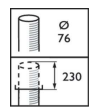

CitySoul poles and brackets

Application

- City centers
- Parks and plazas
- Roads and streets
- Commercial districts

Versions

OPAC_JGP530i_0031-Accessory photo

Dimensional drawing

CitySoul poles and brackets

Dimensional drawing

CitySoul poles and brackets

Dimensional drawing

CitySoul poles and brackets

Dimensional drawing

Product details

2D rendering CitySoul gen2
Bracket - Accent