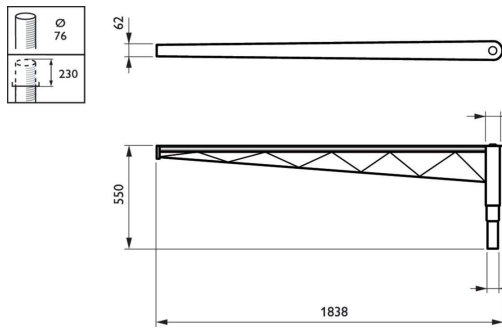

CitySoul poles and brackets

Application

- City centers
- Parks and plazas
- Roads and streets
- Commercial districts

Versions

OPAC_JGP530i_0031-Accessory photo

Dimensional drawing

CitySoul poles and brackets

Dimensional drawing

CitySoul poles and brackets

Dimensional drawing

CitySoul poles and brackets

Dimensional drawing

Product details

2D rendering CitySoul gen2
Bracket - Accent