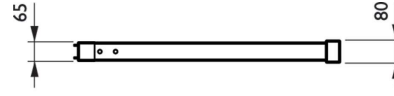

Features

- A broad range of elegant, dedicated and complete sets, including poles and brackets, a tiltable option, double post-top and catenary versions
- Various features to deliver the most efficient and comfortable lighting level
- Compatible with all Philips' standard and advanced lighting controls
- Easy maintenance on-site
- Compatible with existing CitySoul pole and bracket range Flip, Morph, Jump, Sweep

CitySoul poles and brackets

Application

- City centers
- Parks and plazas
- Roads and streets
- Commercial districts

Versions

OPAC_JGP530i_0031-Accessory photo

Dimensional drawing

CitySoul poles and brackets

Dimensional drawing

CitySoul poles and brackets

Dimensional drawing

CitySoul poles and brackets

Dimensional drawing

Product details

2D rendering CitySoul gen2
Bracket - Accent