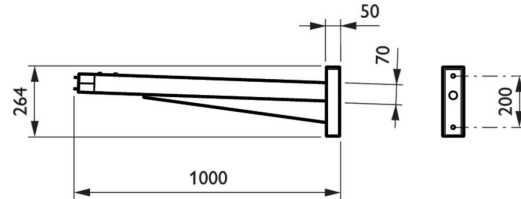

CitySoul poles and brackets

Application

- City centers
- Parks and plazas
- Roads and streets
- Commercial districts

Versions

OPAC_JGP530i_0031-Accessory photo

Dimensional drawing

CitySoul poles and brackets

Dimensional drawing

CitySoul poles and brackets

Dimensional drawing

CitySoul poles and brackets

Dimensional drawing

Product details

2D rendering CitySoul gen2
Bracket - Accent