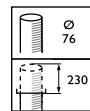

CitySoul poles and brackets

Application

- City centers
- Parks and plazas
- Roads and streets
- Commercial districts

Versions

OPAC_JGP530i_0031-Accessory photo

Dimensional drawing

CitySoul poles and brackets

Dimensional drawing

CitySoul poles and brackets

Dimensional drawing

CitySoul poles and brackets

Dimensional drawing

Product details

2D rendering CitySoul gen2
Bracket - Accent