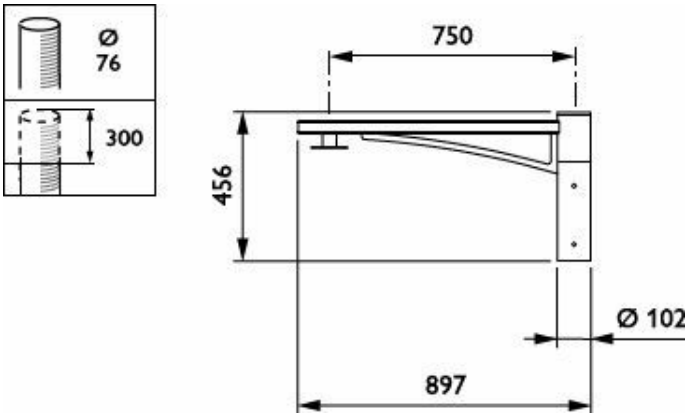

ClassicStreet brackets-
JGB795 MBP-T 60P

ClassicStreet brackets-
JGB795 MBP-T 76P

ClassicStreet brackets-
JGB795 MBW

[DIMENSIONALDRAWING]

JGB794 MBP-S 750 76 BK

JGB794 MBP-T 750 60 BK

JGB794 MBP-T 750 76 BK