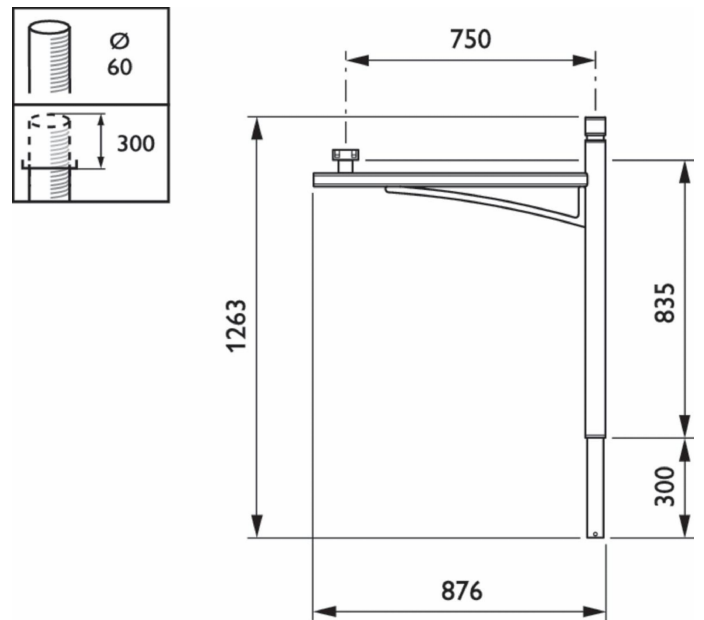

ClassicStreet brackets-
JGB795 MBP-T 60P

ClassicStreet brackets-
JGB795 MBP-T 76P

ClassicStreet brackets-
JGB795 MBW

[DIMENSIONALDRAWING]

JGB794 MBP-S 750 76 BK

JGB794 MBP-T 750 60 BK

JGB794 MBP-T 750 76 BK