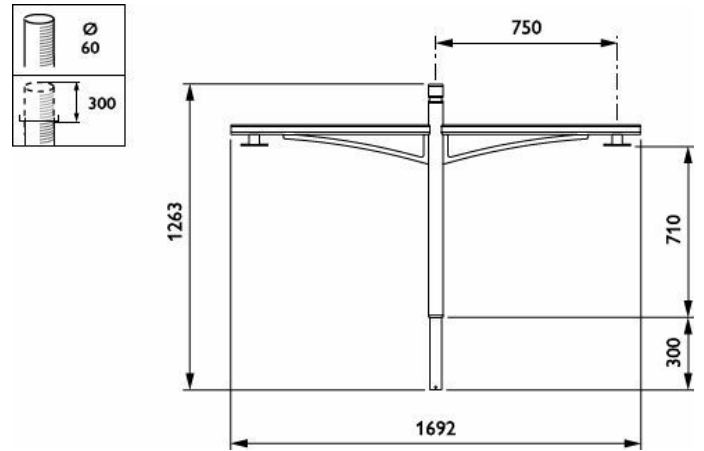

ClassicStreet brackets-
JGB795 MBP-T 60P

ClassicStreet brackets-
JGB795 MBP-T 76P

ClassicStreet brackets-
JGB795 MBW

[DIMENSIONALDRAWING]

JGB794 MBP-S 750 76 BK

JGB794 MBP-T 750 60 BK

JGB794 MBP-T 750 76 BK