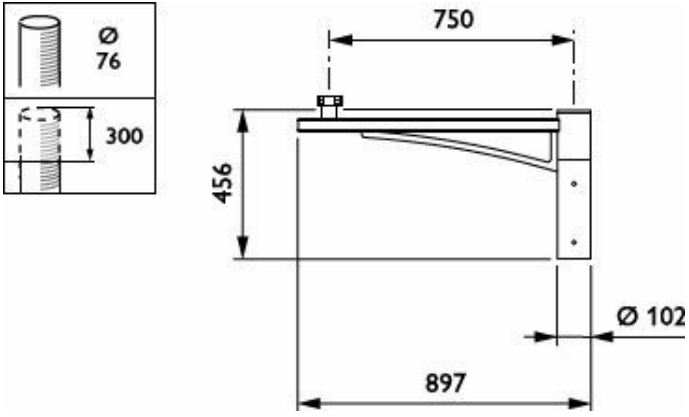

JGB795 MBP-S 750 76 BK