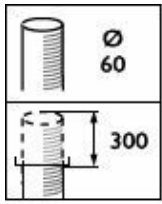

Rozmerový obrázok

JGB794 MBP-S 750 60 BK