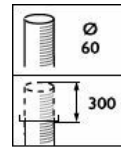

JGB794 MBP-T 750 60 BK