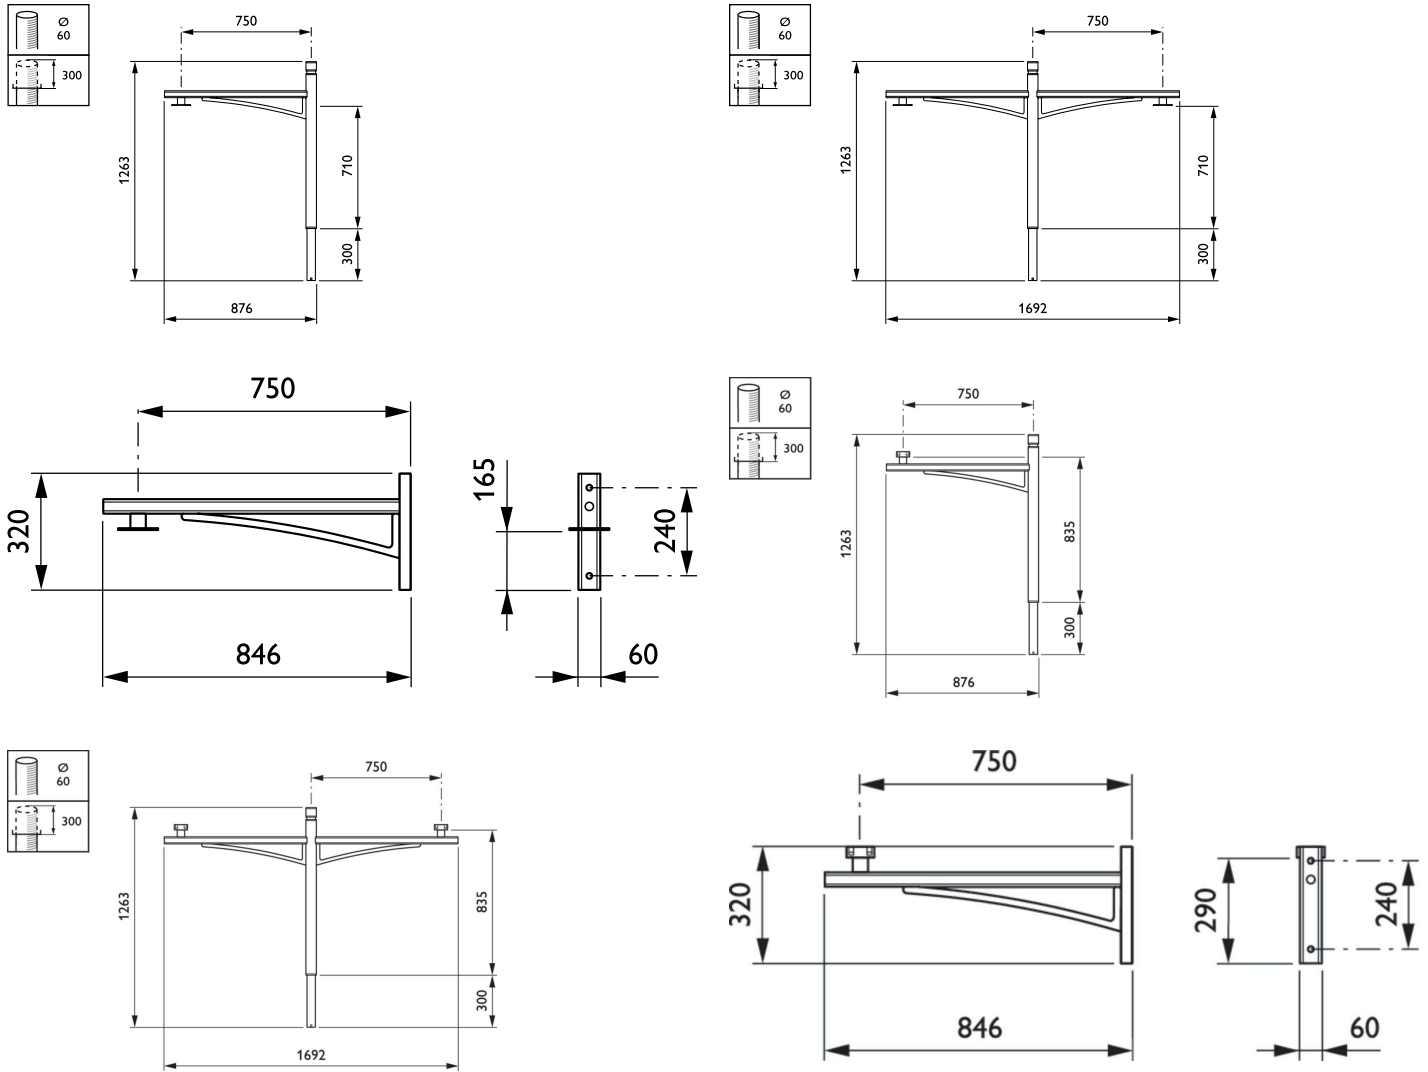

Cote

Detalii produs