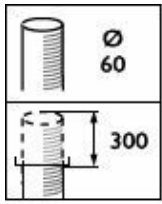

Cote

JGB794 MBP-S 750 60 BK