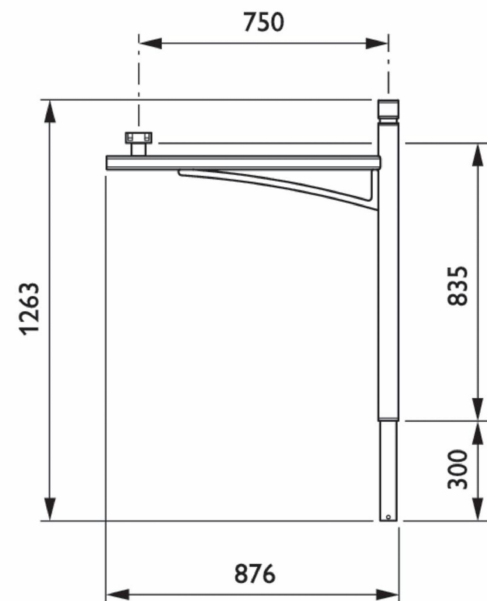

JGB795 MBP-S 750 60 BK