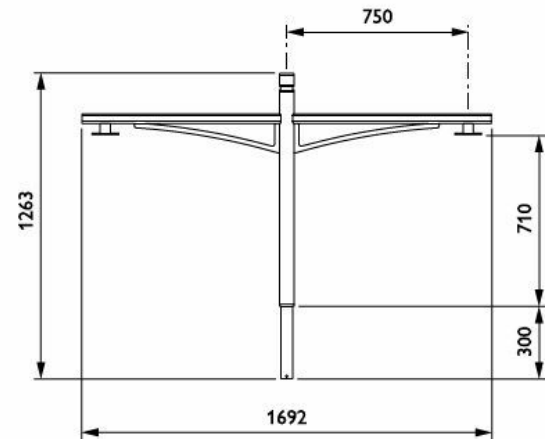

JGB794 MBP-T 750 60 BK