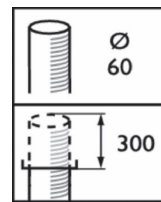

JGB795 MBP-S 750 60 BK