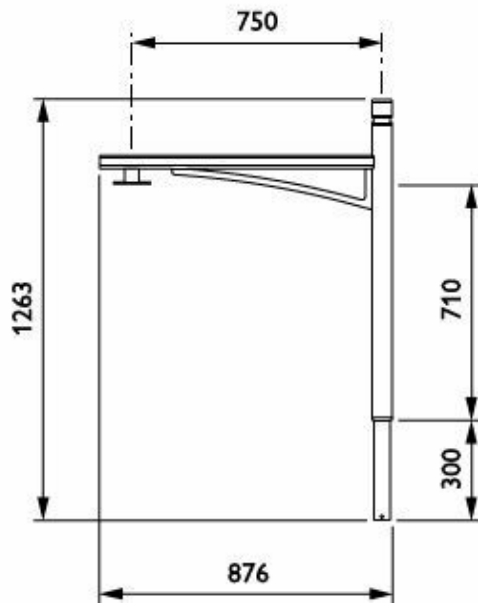

Cote

JGB794 MBP-S 750 60 BK