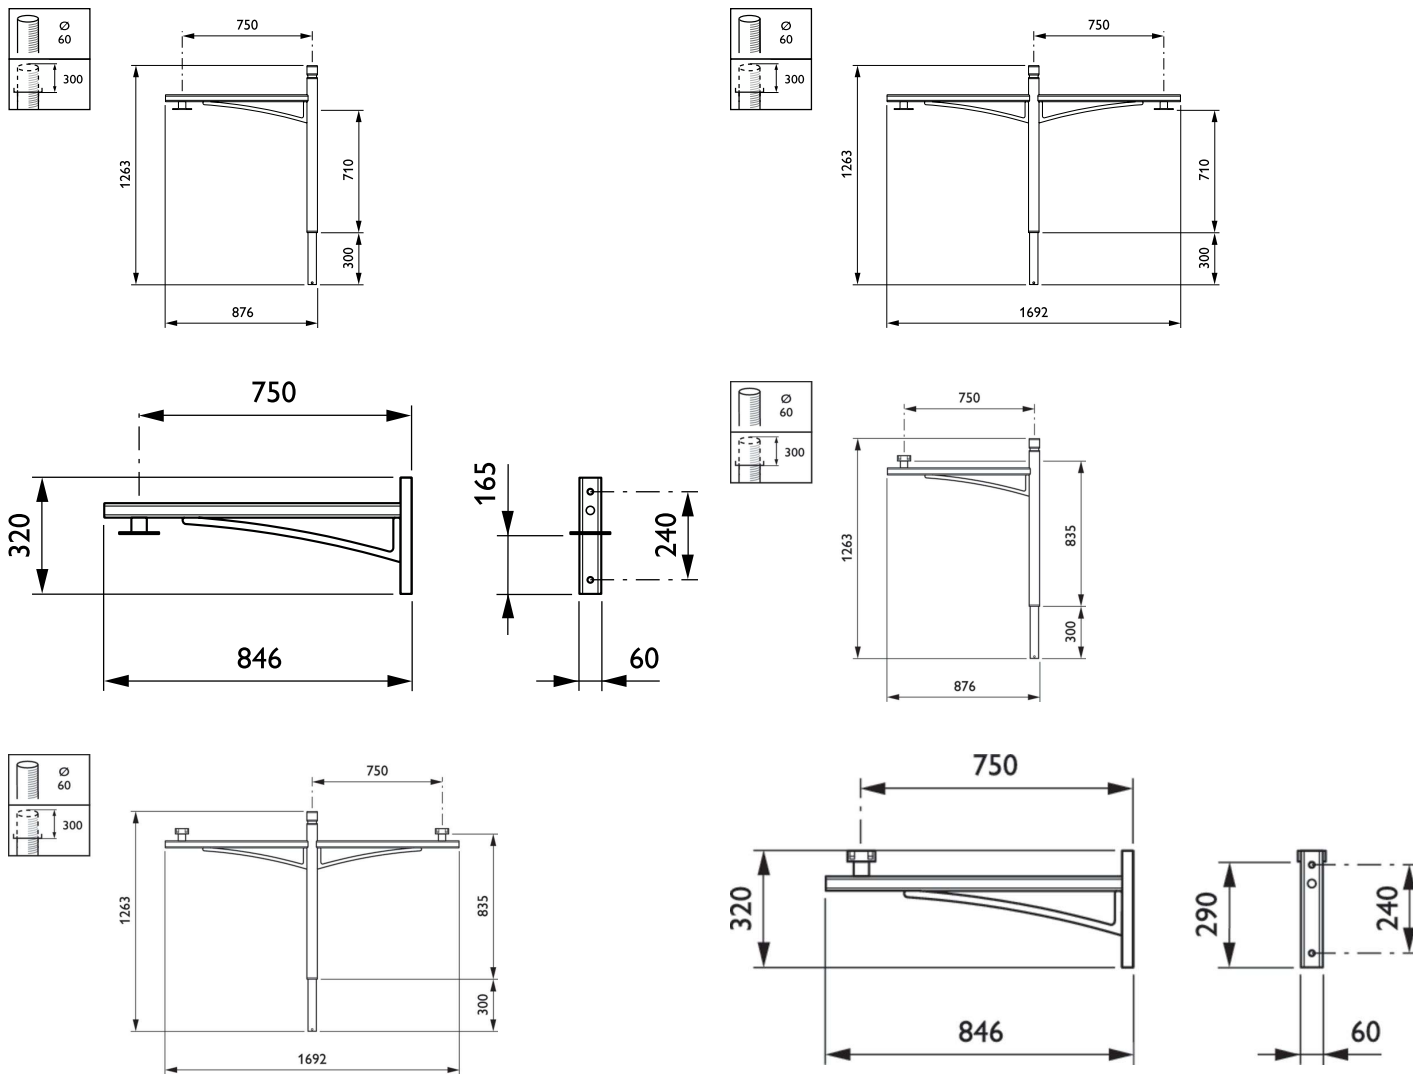

Méretezett rajza

Termék részletei