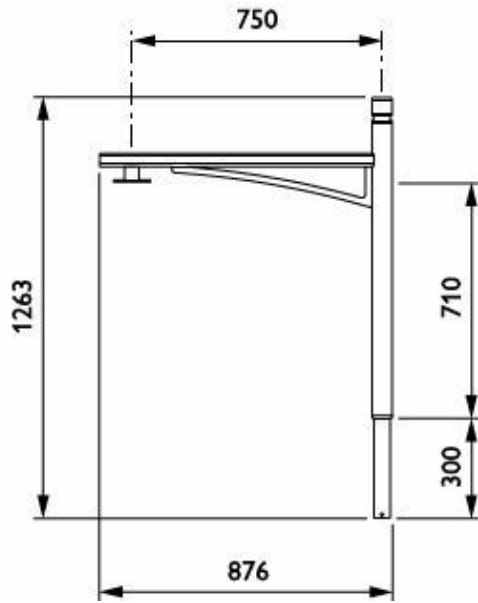

ClassicStreet brackets-
JGB795 MBW

Dimensional drawing

JGB794 MBP-S 60

JGB794 MBP-T 60

JGB795 MBP-S 60

JGB794 MBW

JGB795 MBW

JGB795 MBP-T 60