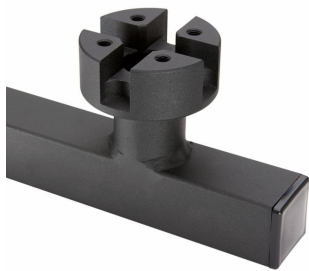

Versions

ClassicStreet brackets-
JGB794 MBP-S 60P

ClassicStreet brackets-
JGB794 MBP-T 60P

ClassicStreet brackets-
JGB794 MBW

ClassicStreet brackets-
JGB795 MBP-S 60P

ClassicStreet brackets-
JGB795 MBP-T 60P

ClassicStreet brackets-
JGB795 MBW

Dimensional drawing

JGB794 MBP-S 60

JGB794 MBP-T 60

JGB795 MBP-S 60

JGB794 MBW

JGB795 MBW

JGB795 MBP-T 60

Product details

ClassicStreet_brackets-
JGB795-DP05

ClassicStreet_brackets-
JGB794-DP06

Tenon and cap versions

Suspended and post top versions

Approval and Application

CE mark

Yes