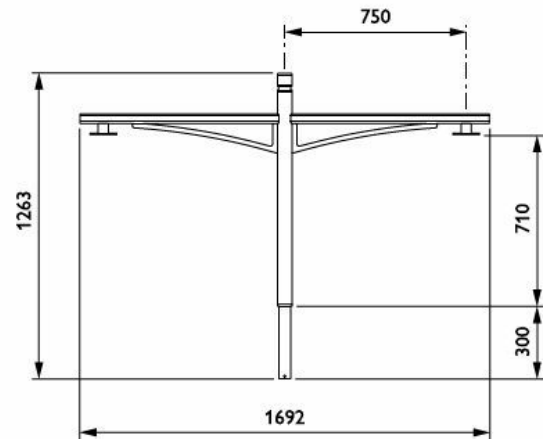

ClassicStreet brackets-
JGB795 MBW

Dimensional drawing

JGB794 MBP-S 60

JGB794 MBP-T 60

JGB795 MBP-S 60

JGB794 MBW

JGB795 MBW

JGB795 MBP-T 60