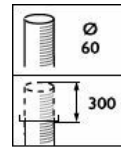

ClassicStreet brackets-
JGB795 MBW

Dimensional drawing

JGB794 MBP-S 60

JGB794 MBP-T 60

JGB795 MBP-S 60

JGB794 MBW

JGB795 MBW

JGB795 MBP-T 60