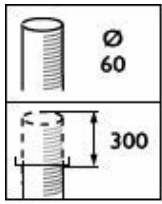

Rozměrové výkresy

JGB794 MBP-S 750 60 BK