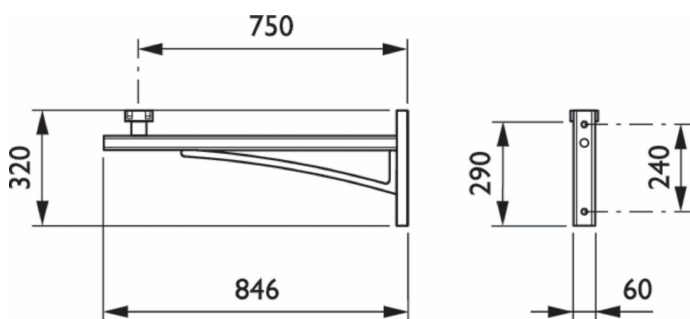

Tenon and cap versions

JGB795 MBW 750 BK