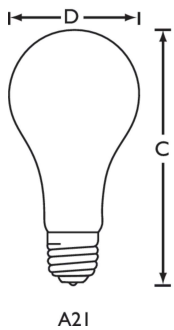

Application

- Ideal for use in table and floor lamps.

DuraMax Three Way

Versions

LPPR_I-3Way_E26d_A21_SW-Product photo

Dimensional drawing

Product	D	C (max)
50/150A/WL 120V 12/1	2.625 inch	5.313 inch