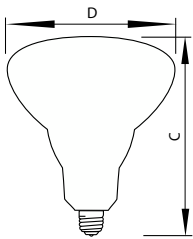

Reflector Infrared BR40,PAR38

Versions

LPPR I-BR BR40 FL CL

LPPR IRPR38 0001

PAR38 IR E27 Red

Dimensional drawing

Product	D	C (max)
250BR40 IR/1 120V 4/1	125 mm	174.6 mm

Product	D	C (max)	C1 (max)
175PAR38/HEAT/CL 120V 12/1	121 mm	135 mm	123 mm
IR175R/PAR 120V 12/1	121 mm	135 mm	123 mm
Par38 115-125V E26 1CT/12	121 mm	135 mm	123 mm