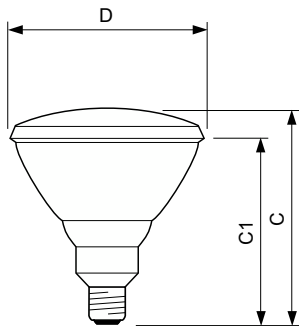

Reflector Infrared BR40,PAR38

Versions

LPPR I-BR BR40 FL CL

LPPR IRPR38 0001

PAR38 IR E27 Red

Dimensional drawing

Product	D	C (max)
250BR40 IR/1 120V 4/1	125 mm	174.6 mm

Product	D	C (max)	C1 (max)
175PAR38/HEAT/CL 120V 12/1	121 mm	135 mm	123 mm
IR175R/PAR 120V 12/1	121 mm	135 mm	123 mm
Par38 115-125V E26 1CT/12	121 mm	135 mm	123 mm