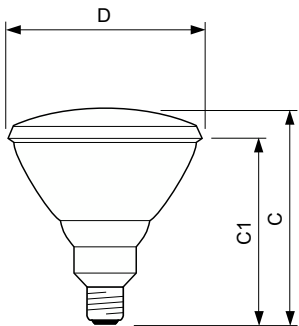

Reflector Infrared BR40,PAR38

Versions

LPPR I-BR BR40 FL CL

PAR38 IR E27 Red

Dimensional drawing

Product	D	C (max)
250BR40 IR/1 120V 4/1	125 mm	174.6 mm

Product	D	C (max)	C1 (max)
175PAR38/HEAT/CL 120V 12/1	121 mm	135 mm	123 mm
IR175R/PAR 120V 12/1	121 mm	135 mm	123 mm
Par38 115-125V E26 1CT/12	121 mm	135 mm	123 mm