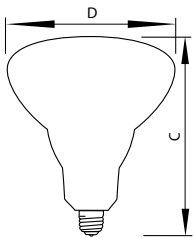

Reflector Infrared BR40,PAR38

Versions

LPPR I-BR BR40 FL CL

PAR38 IR E27 Red

Dimensional drawing

Product	D	C (max)
250BR40 IR/1 120V 4/1	125 mm	174.6 mm

Product	D	C (max)	C1 (max)
175PAR38/HEAT/CL 120V 12/1	121 mm	135 mm	123 mm
IR175R/PAR 120V 12/1	121 mm	135 mm	123 mm
Par38 115-125V E26 1CT/12	121 mm	135 mm	123 mm