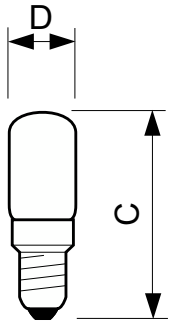

Versions

10 W E14 cap Incandescent tubular bulb - RFT

Deco Tubular

Dimensional drawing

Product	D (max)	C (max)
7 W E14 cap Clear Incandescent tubular bulb	17 mm	54 mm